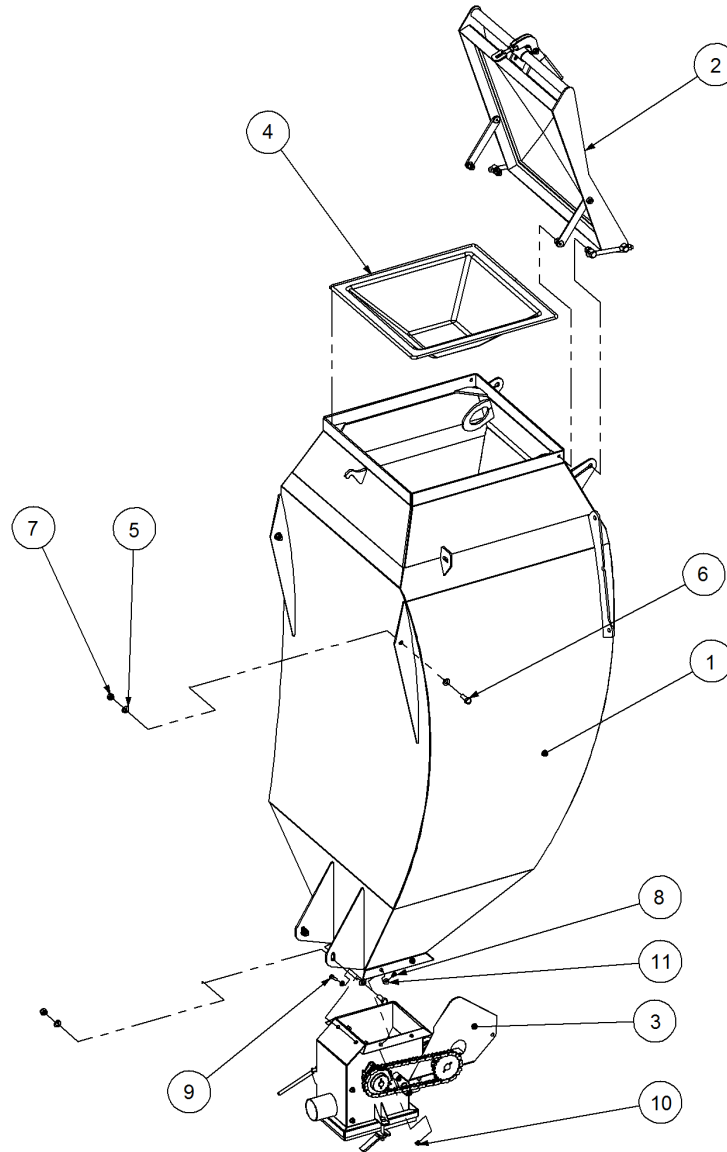

P/N 201450251

SSB Sub Assembly - 450L 1 Way Electric Drive

Key	Part Number	Description	Qty
1	201450001	Small Seeds Box - 450L	1
2	203150000	Lid Assy - Medium	1
3	208103000	Metering Unit SSB - 1 Way Electric Drive	1
4	203155001	Wire Basket	1
5	085110000	Flat Washer 10 ID	8
6	050100308	Bolt Hex Hd M10 x 30	4
7	080121000	Nut M10 Nyloc	4
8	010106012	Cap Screw 1/4" UNC x 1/2"	6
9	010106019	Cap Screw 1/4" UNC x 3/4"	2
10	030110061	Nut 1/4" UNC	6
11	035106151	Flat Washer 1/4" ID	9

Key	Part Number	Description	Qty