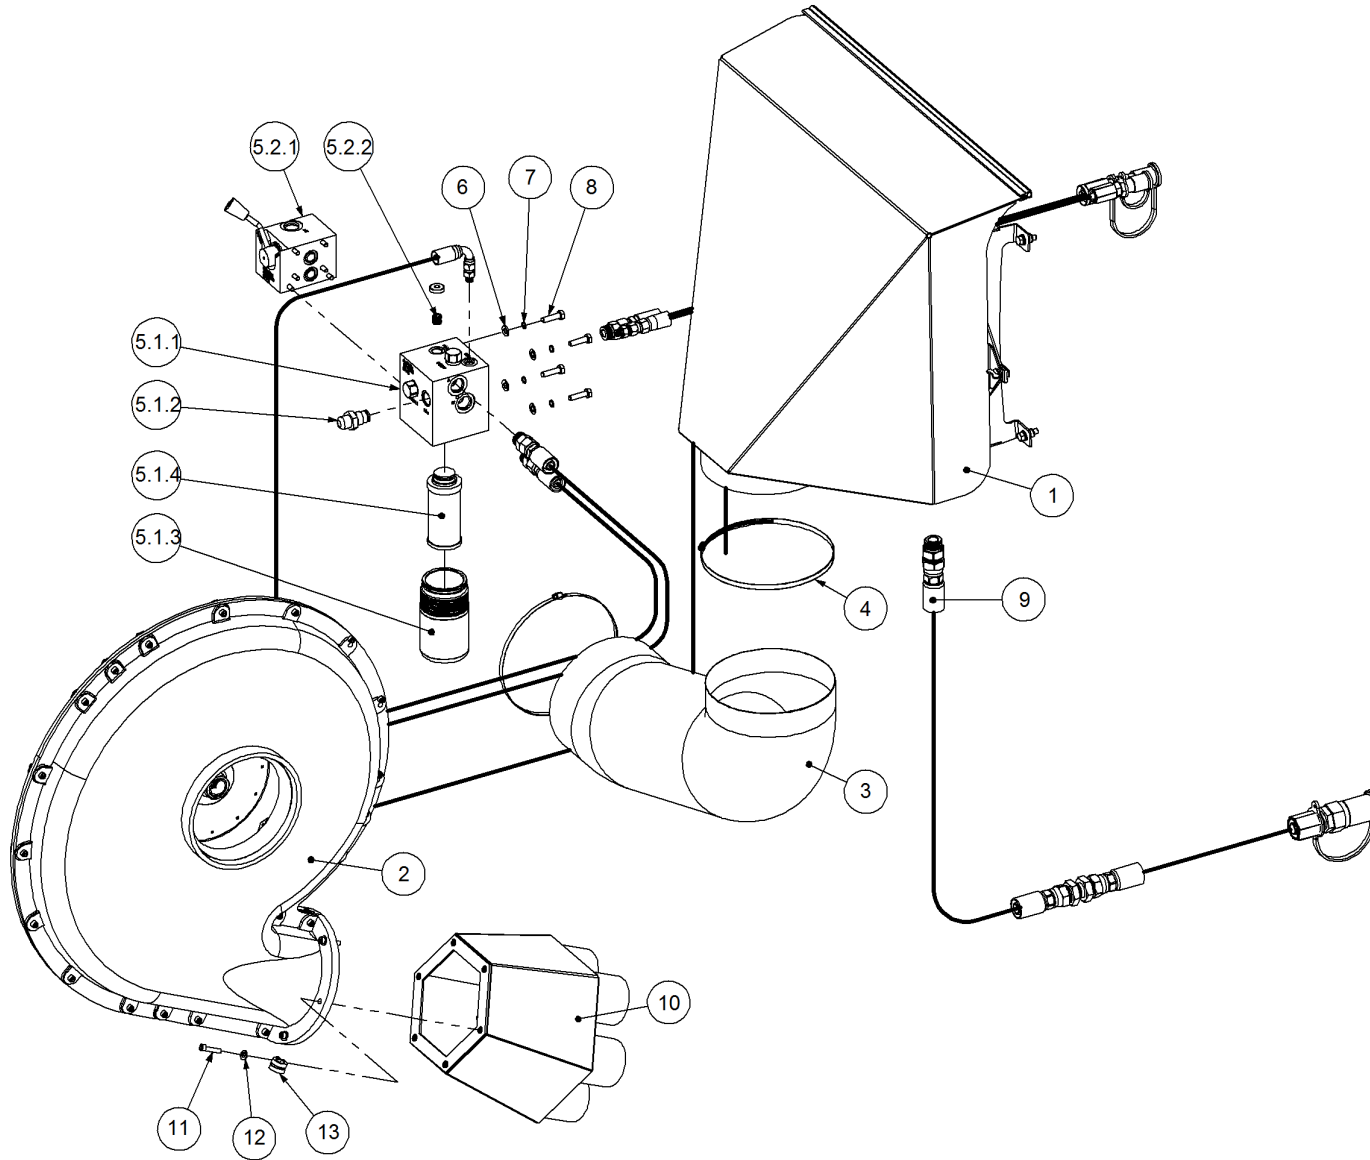

P/N 250000103 Blower Kit - Rexroth w/- Diverter Valve

Key	Part Number	Description	Qty
1	205600010	Cooler Assy	1
2	251902000	Blower - Rexroth	1
3	205001000	Hose - 8" Nyladuct	1
4	101178229	Hose Clamp - 178 - 229	2
5	254000006	Anti Cavity Manifold & Diverter Valve	1
5.1	254000002	Anti Cavity Manifold	1
5.1.1	161000003	Anti Cavity Manifold	1
5.1.2	161000005	HI-VT Indicator	1
5.1.3	254000001	Filter Bowl	1
5.1.4	159424400	Filter Element suits Anti Cavity Manifold - Blower Kit	1
5.2	254000003	Diverter Valve	1
5.2.1	161000004	Diverter Valve 6 Bolt Version	1
5.2.2	013451313	Fitting - Plug 1/4" BspM	1
6	085108000	Flat Washer 8 ID	4
7	086108000	Spring Washer 8 ID	4
8	050080308	Bolt Hex Hd M8 x 30	4
9	150000042	Hydraulic Hose & Fittings Kit	1
10	259602000	Blower Outlet - 6 Outlet	1
11	010106032	Cap Screw 1/4" UNC x 1-1/4"	6
12	035106151	Flat Washer 1/4" ID	6
13	115001351	Cable Clamp 18mm	1

Key	Part Number	Description	Qty