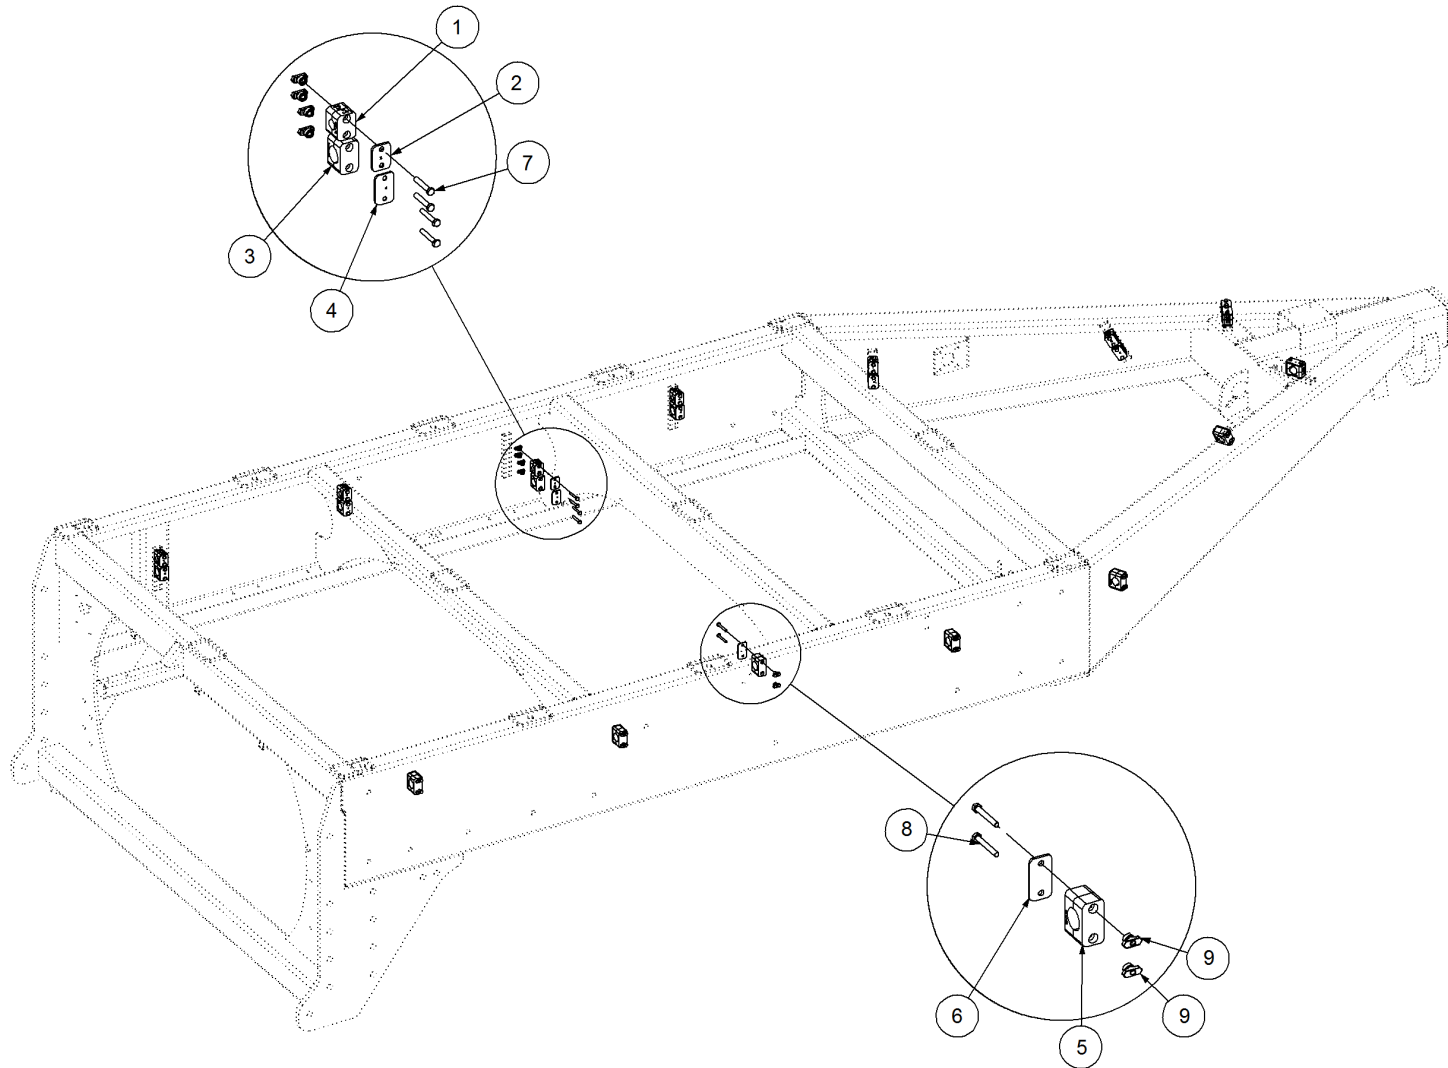

P/N 233260120

Hyd Hose & Electrical Connector Assy

Key	Part Number	Description	Qty
1	233260121	Hyd Hose Bracket	1
2	233260123	Electrical Fitting Bracket	1
3	050080258	Bolt Hex Hd M8 x 25	1
4	080120800	Nut M8 Nyloc	1
5	050120208	Bolt Hex Hd M12 x 20	2
6	156145337	Clamp Pipe Single 33.7 Dia	1
7	156165000	Clamp Top Plate	2
8	156145380	Clamp Pipe Single 38 Dia	1
9	156146508	Clamp Pipe Single 50.8 Dia	1
10	156166000	Clamp Top Plate	1
11	103100045	Clamp Exhaust 1-3/4" Dia	1
12	156180006	Stauff Rail Nut M6	6
13	050060608	Bolt Hex Hd M6 x 60	4
14	050060708	Bolt Hex Hd M6 x 70	2

Key	Part Number	Description	Qty