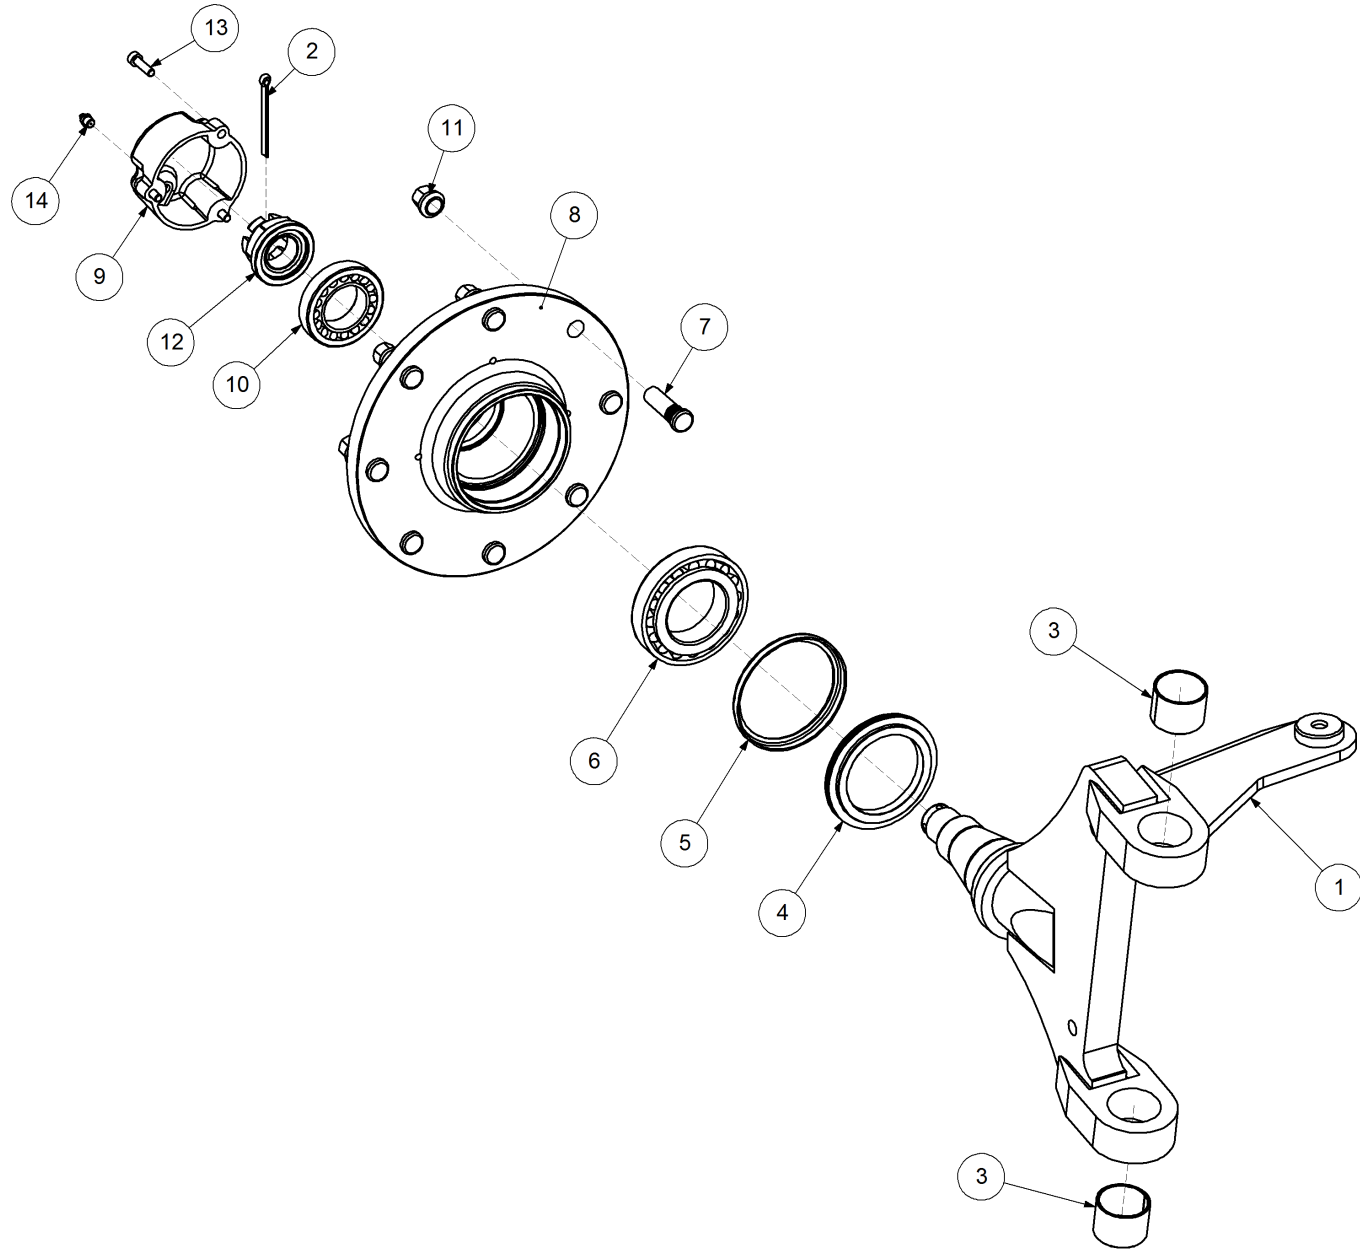

P/N 230903020

Stub Axle Assy - 9000 LH

Key	Part Number	Description	Qty
1	230903021	Stub Axle - 9000 LH	1
2	092206080	Split Pin 6.3 Dia x 80	1
3	137131025	Bush Teflon 50 ID x 40 Lg	2
4	139075008	Seal 3-1/2" ID	1
5	139075009	Wear Ring	1
6	135030214	Bearing Tapered Roller 70 ID	1
7	056180600	Wheel Stud M18	8
8	139075006	Hub - 8 stud	1
9	139075007	Grease Cap	1
10	135030210	Bearing Tapered Roller 50 ID	1
11	080161801	Wheel Nut M18	8
12	249092002	Axle Nut 1-1/2"	1
13	060108030	Cap Screw M8 x 30	3
14	111103000	Grease Nipple 1/8" BSP	1

Key	Part Number	Description	Qty