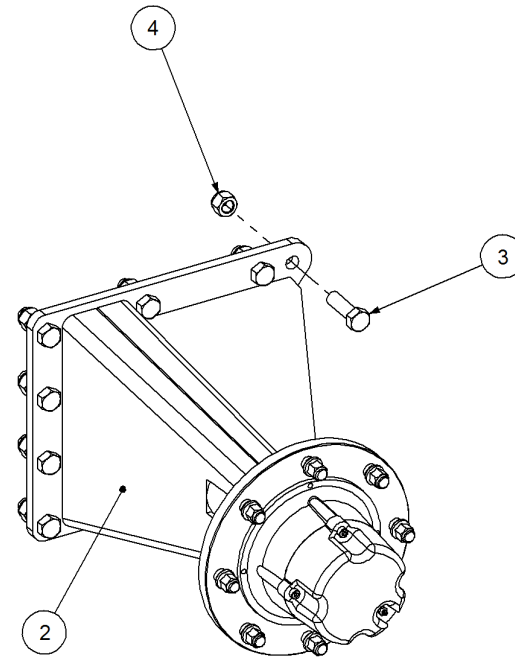

P/N 248124000

Axle Hub & Stub Kit - 6.5T (8 stud) x 3.0m

Key	Part Number	Description	Qty
1	242124000	Axle Hub & Stub - Drive - 6.5T (8 stud) x 3.0m	1
2	243124000	Axle Hub & Stub - Lazy - 6.5T (8 stud) x 3.0m	1
3	000190638	Bolt Hex Hd 3/4" UNC x 2-1/2"	20
4	030130191	Nut 3/4" UNC Nyloc	20

Key	Part Number	Description	Qty