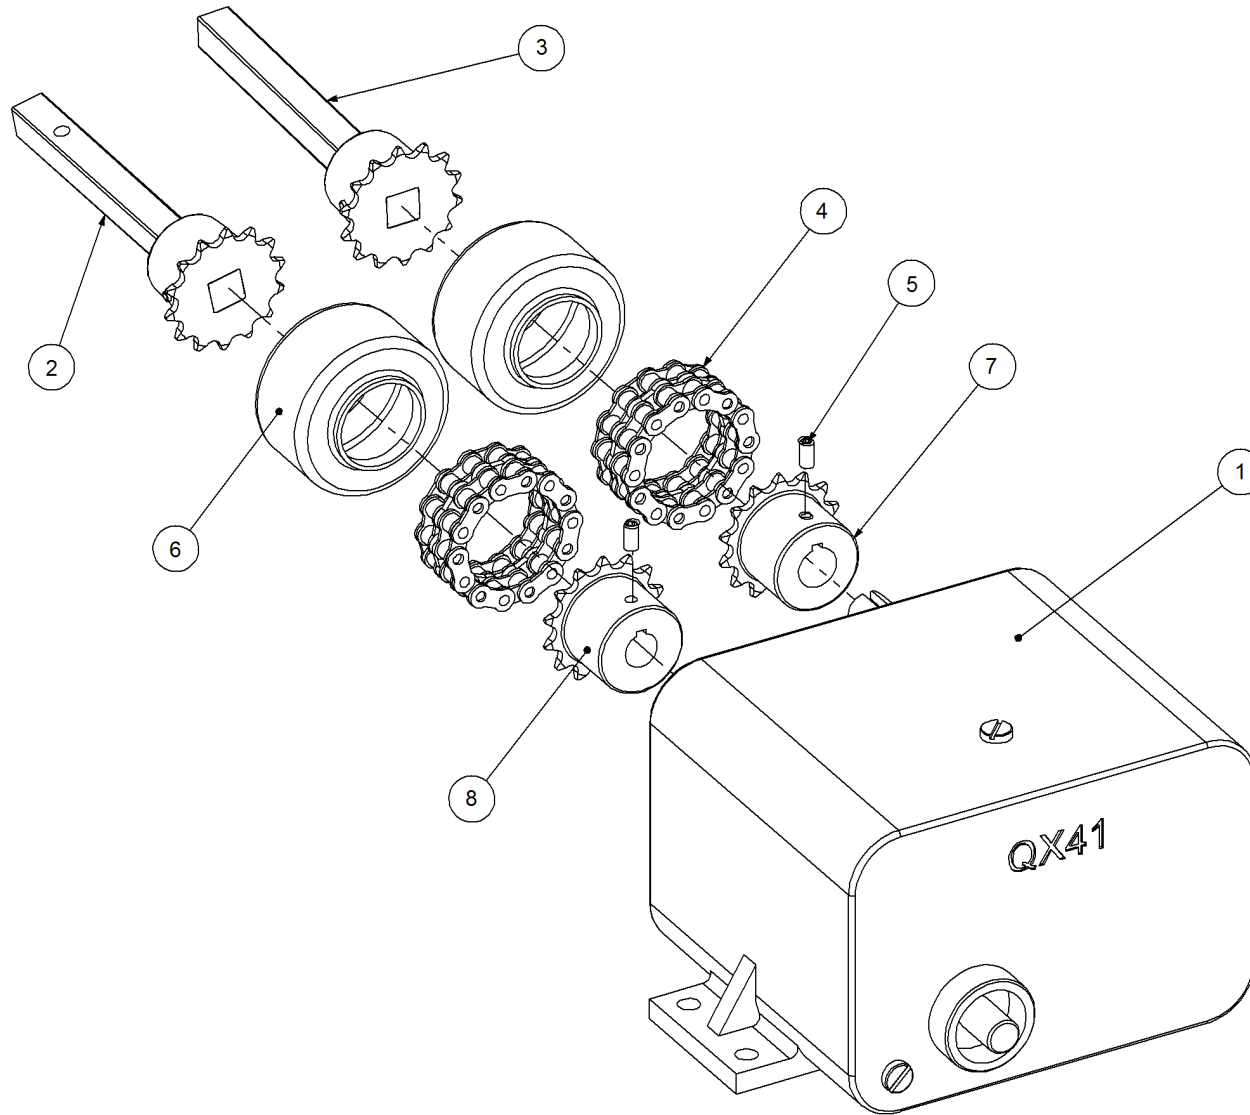

P/N 290000030 Zero Max QX41 w/- Sprockets & Shafts

Key	Part Number	Description	Qty
1	130000410	Zero Max QX41 Gear Box	1
1.1	130012020	Seal 3/4" ID - QX Zeromax	2
1.2	130552100	Gasket - QX Zeromax	2
2	290000011	Drive Shaft w/- Sprocket	1
3	290000007	Drive Shaft w/- Sprocket - 170 Lg	1
4	125412120	Chain 1/2" BS Duplex 13L	2
5	013110613	Grub Screw 1/4" UNC x 1/2"	2
6	131000004	Chain Boot	2
7	290000031	Sprocket (Plastic) 1/2" BS x 14T - 3/4" ID	1
8	290000032	Sprocket (Plastic) 1/2" BS x 14T - 5/8" ID	1

Key	Part Number	Description	Qty