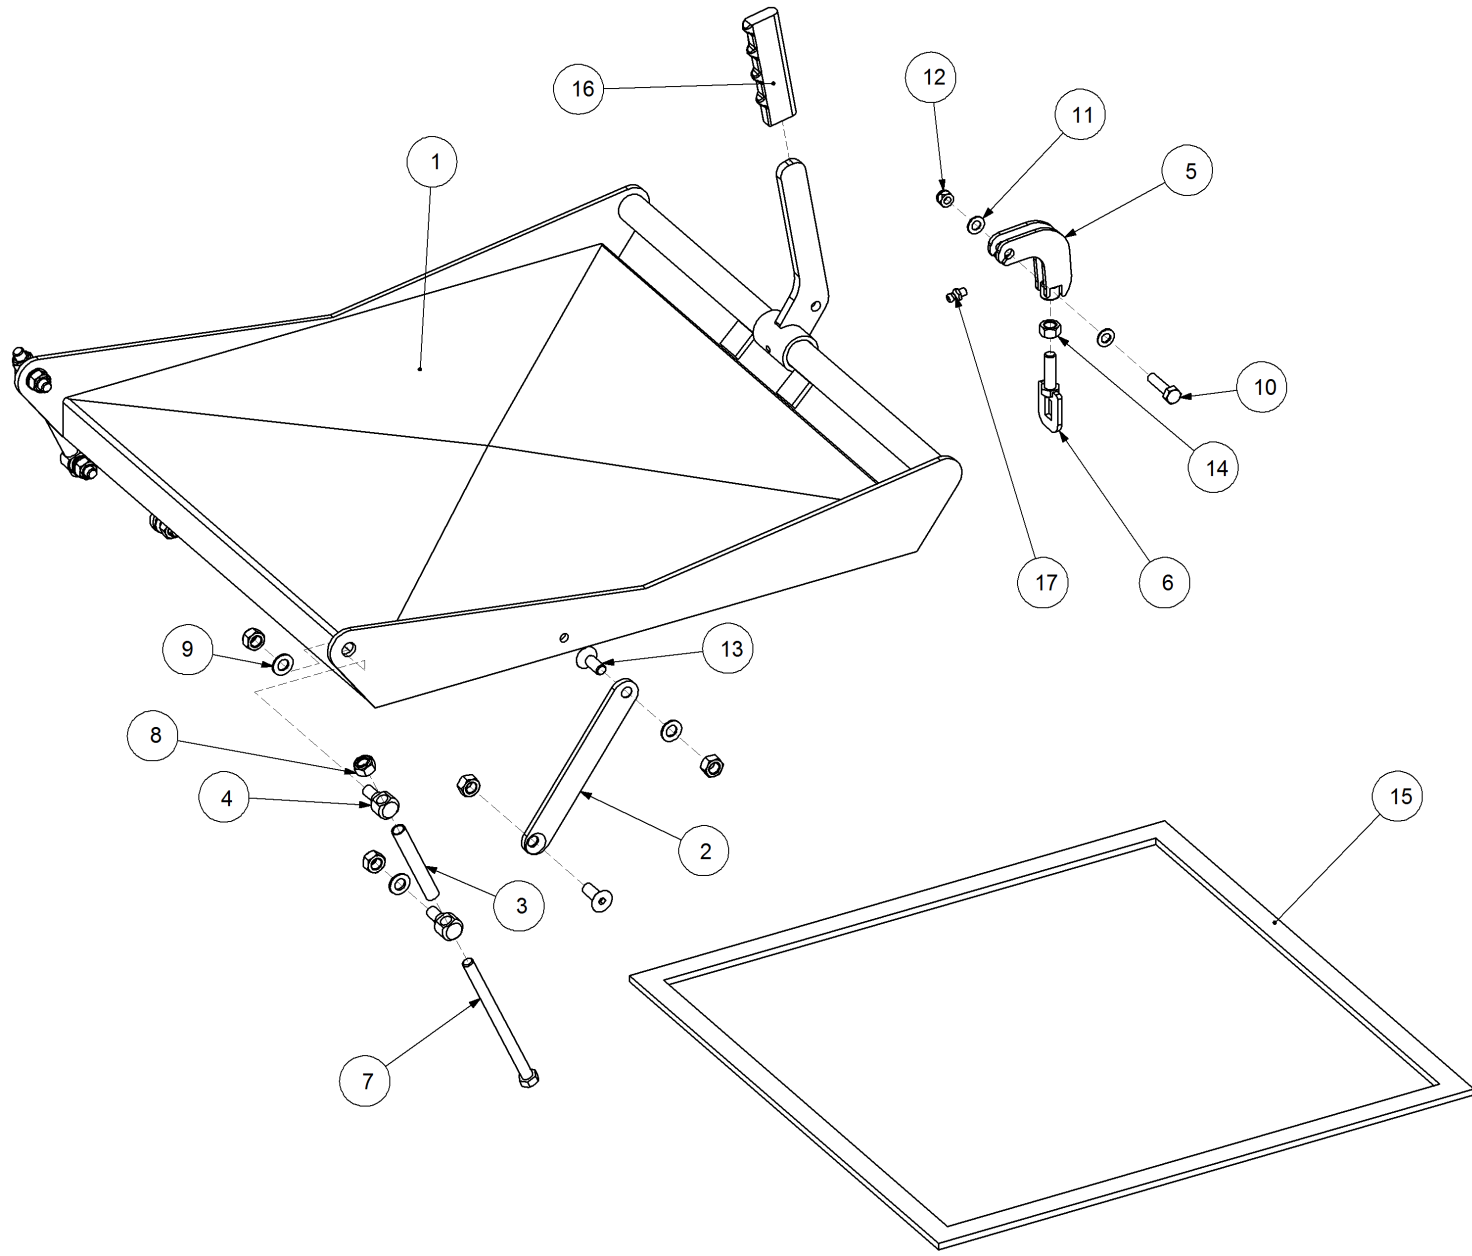

P/N 203150000 Lid Assy - Medium

P/N 203150000 Lid Assy - Medium

Key	Part Number	Description	Qty
1	203150001	Lid - Medium	1
2	203154006	Lid Tilt Hinge	2
3	203401022	Lid Hinge Spacer	2
4	203154005	Lid Hinge Swivel	4
5	203154001	Lid Latch Toggle	1
6	203153001	Lid Latch Loop	1
7	000101395	Bolt Hex Hd 3/8" UNC x 5-1/2"	2
8	030130101	Nut 3/8" UNC Nyloc	6
9	035110191	Flat Washer 3/8" ID	8
10	000080325	Bolt Hex Hd 5/16" UNC x 1-1/4"	1
11	035108161	Flat Washer 5/16" ID	2
12	030130081	Nut 5/16" UNC Nyloc	1
13	012110025	Cap Screw Csk Hd 3/8" UNC x 1"	4
14	030110101	Nut 3/8" UNC	5
15	197525265	Lid Seal - Medium	1
16	197020115	Lid Handle Grip	1
17	111206000	Grease Nipple 1/4" UNF	1

Key	Part Number	Description	Qty