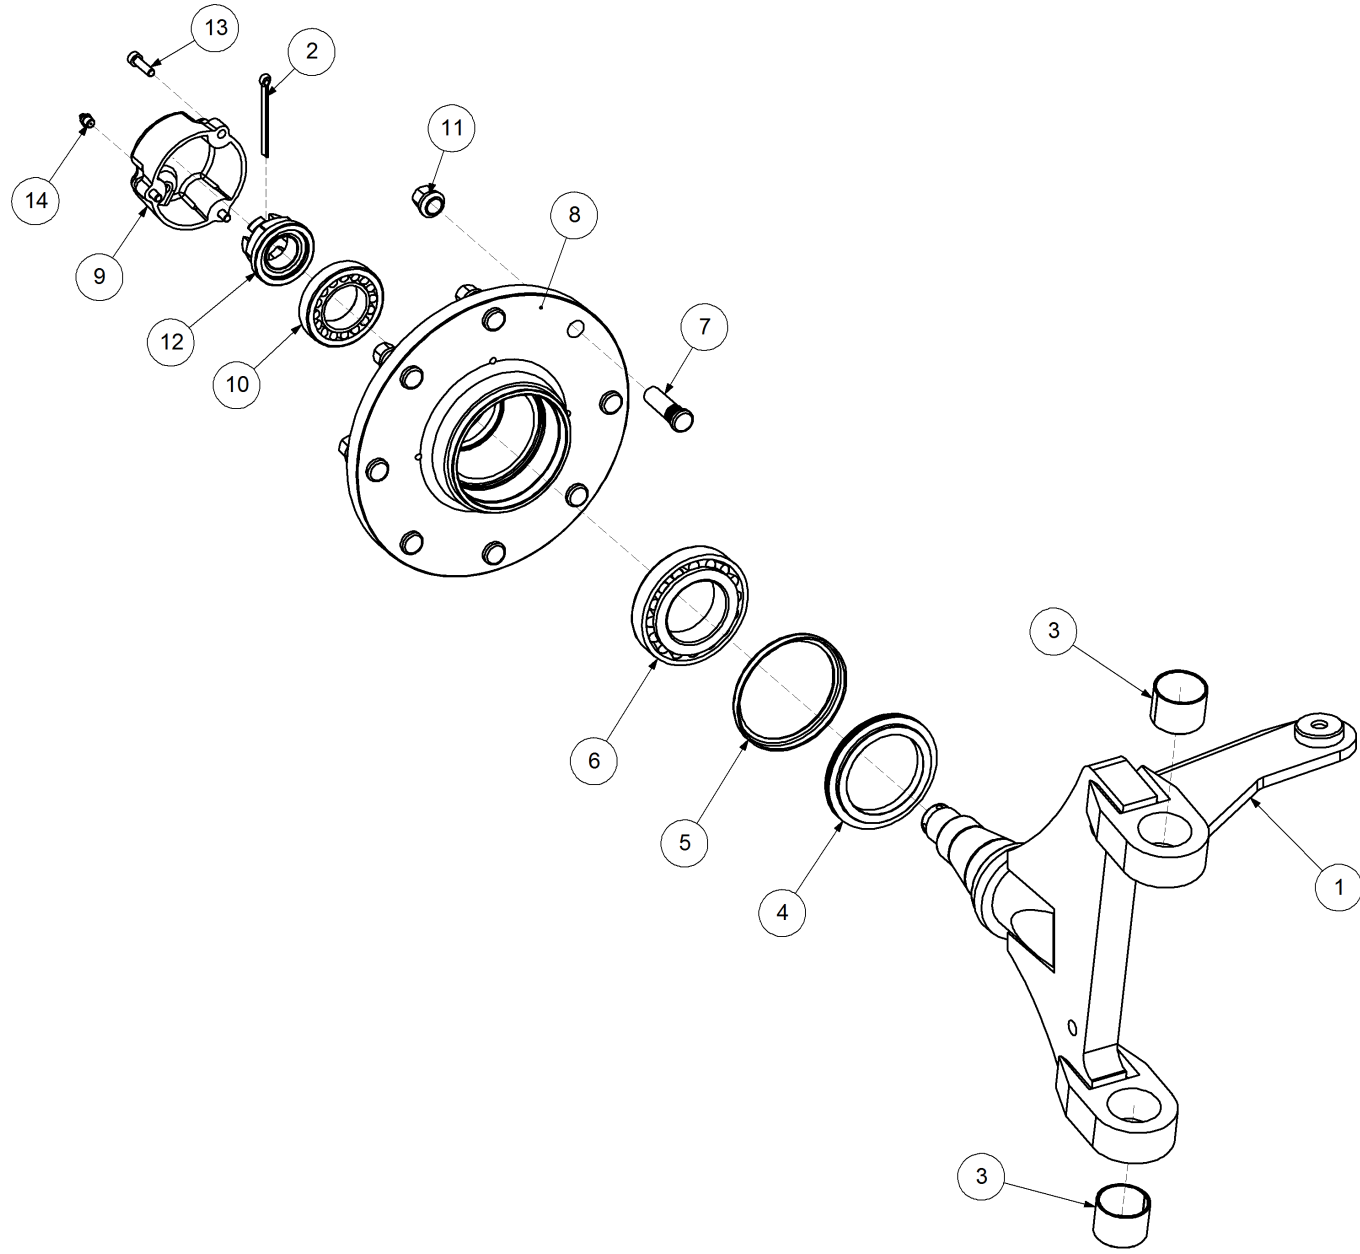

P/N 230903020 Stub Axle Assy - 9000 LH

Key	Part Number	Description	Qty
1	230903021	Stub Axle - 9000 LH	1
2	092206080	Split Pin 6.3 Dia x 80	1
3	137131025	Bush Teflon 50 ID x 40 Lg	2
4	139075008	Seal 3-1/2" ID	1
5	139075009	Wear Ring	1
6	135030214	Bearing Tapered Roller 70 ID	1
7	056180600	Wheel Stud M18	8
8	139075006	Hub - 8 stud	1
9	139075007	Grease Cap	1
10	135030210	Bearing Tapered Roller 50 ID	1
11	080161801	Wheel Nut M18	8
12	249092002	Axle Nut 1-1/2"	1
13	060108030	Cap Screw M8 x 30	3
14	111103000	Grease Nipple 1/8" BSP	1

Key	Part Number	Description	Qty