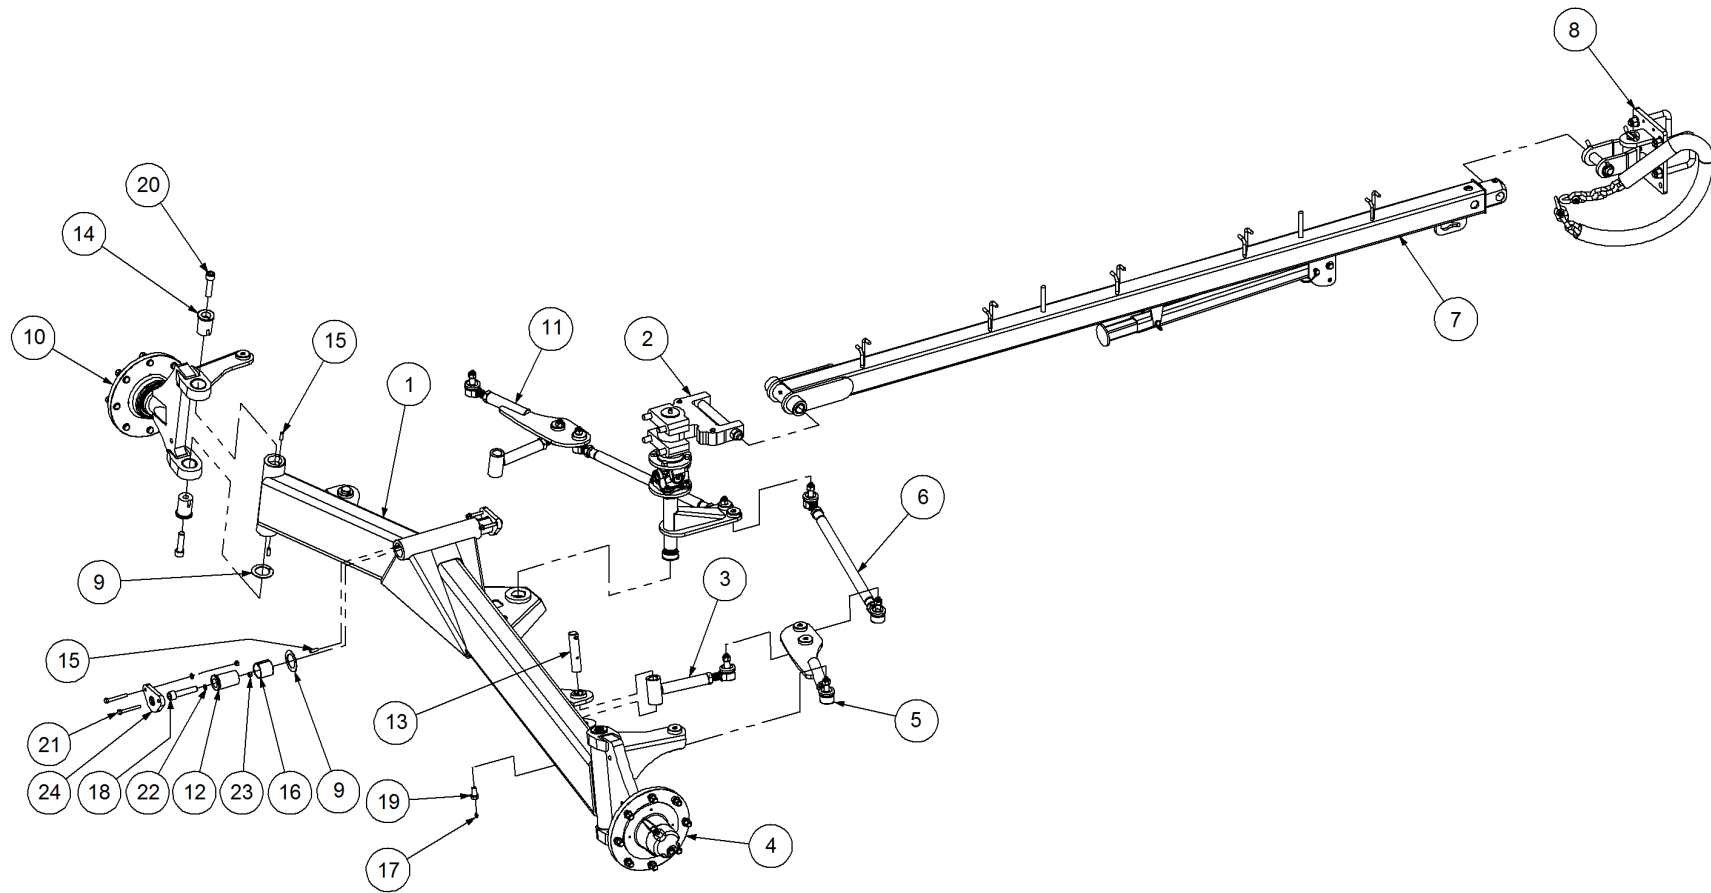

P/N 230903100 Axle Assy - Xtra Steer

Key	Part Number	Description	Qty
1	230603201	Rock Axle - Xtra Steer - 3.0m	1
2	230605115	Steering Yoke Assy - Xtra Steer	1
3	230606015	Secondary Lever Assy	2
4	230903010	Stub Axle Assy - 9000 RH	1
5	230606016	Link Assy - RH	1
6	230603123	Tie Rod Assy - Xtra Steer	2
7	235600110	Pull Assy	1
8	233260100	Universal Hitch Assy w/- U Bolts	1
9	138132093	Thrust Washer 2" ID x 0.093"	3
10	230903020	Stub Axle Assy - 9000 LH	1
11	230606022	Link Assy - LH	1
12	230603007	Pivot Pin - Rock Axle	2
13	491700200	Pin Assy	2
14	230603004	Pivot Pin - Stub Axle	4
15	090210030	Dowel Pin 10 Dia x 30	6
16	137131031	Bush Teflon 50 ID x 50 Lg	2
17	111506000	Grease Nipple 1/4" - Straight	2
18	061120090	Cap Screw M20 x 90	2
19	491700206	Bolt M16 x 30 Durluk - Greasable	2
20	061120080	Cap Screw M20 x 80	4
21	050100808	Bolt Hex Hd M10 x 80	4
22	086110000	Spring Washer 10 ID	4
23	080111000	Nut M10	4
24	230603017	Safety Cap - Axle Pivot	2

Key	Part Number	Description	Qty