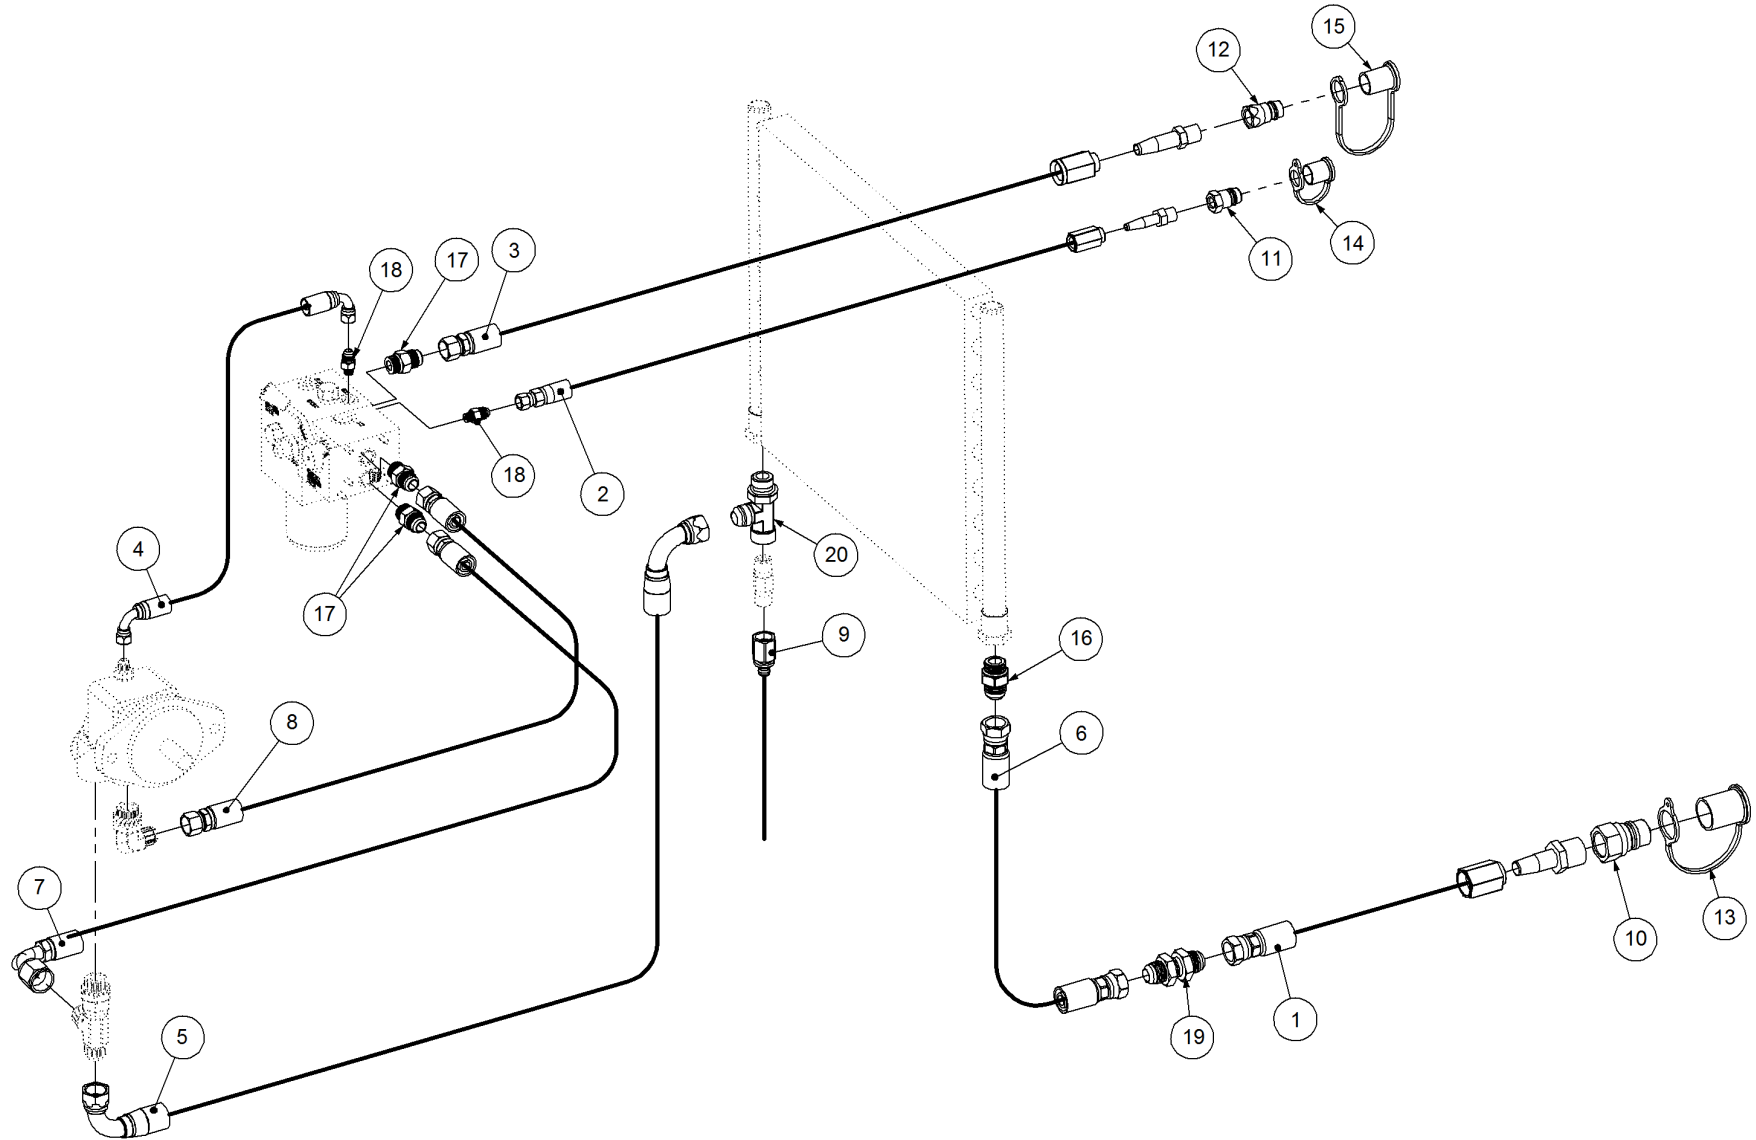

P/N 15000042   Hydraulic Hose & Fittings Kit

Key	Part Number	Description	Qty
1	150000047	Hyd Hose 3/4" SWB x 10389 Lg	1
2	150000039	Hyd Hose 3/8" SWB x 10369 Lg	1
3	150000037	Hyd Hose 5/8" DWB x 10383 Lg	1
4	150000051	Hyd Hose 3/8" SWB x 808 Lg	1
5	150000046	Hyd Hose 3/4" SWB x 1609 Lg	1
6	150000045	Hyd Hose 3/4" SWB x 1008 Lg	1
7	150000014	Hyd Hose 5/8" DWB x 729 Lg	1
8	150000007	Hyd Hose 5/8" DWB x 676 Lg	1
9	150000021	Hyd Hose 1/2" SFB x 1023 Lg	1
10	1524010-6PBSPP	Coupling Q/R Male - 1" BspF	1
11	1524010-3P	Coupling Q/R Male (poppet) - 3/8" NptF	1
12	1528010-4	Coupling Q/R Male - 1/2" NptF	1
13	1525209-6	Dust Cap - 1"	1
14	1525209-3M	Dust Cap - 3/8"	1
15	1525209-4M	Dust Cap - 1/2"	1
16	15212F5OX-S	Fitting - Connector 1-1/16" JicM x 1-1/16" UnoM	1
17	15210F5OX-S	Fitting - Connector 7/8" JicM x 7/8" UnoM	3
18	1526F5OX-S	Fitting - Connector 9/16" JicM x 9/16" UnoM	2
19	15212WTX-WLN-S	Fitting - Bulkhead 1-1/16" JicM	1
20	152JB7037	Fitting - Tee 1/2" BspF x 1-1/16" JicM x 1-1/16" UnoM	1

Key	Part Number	Description	Qty