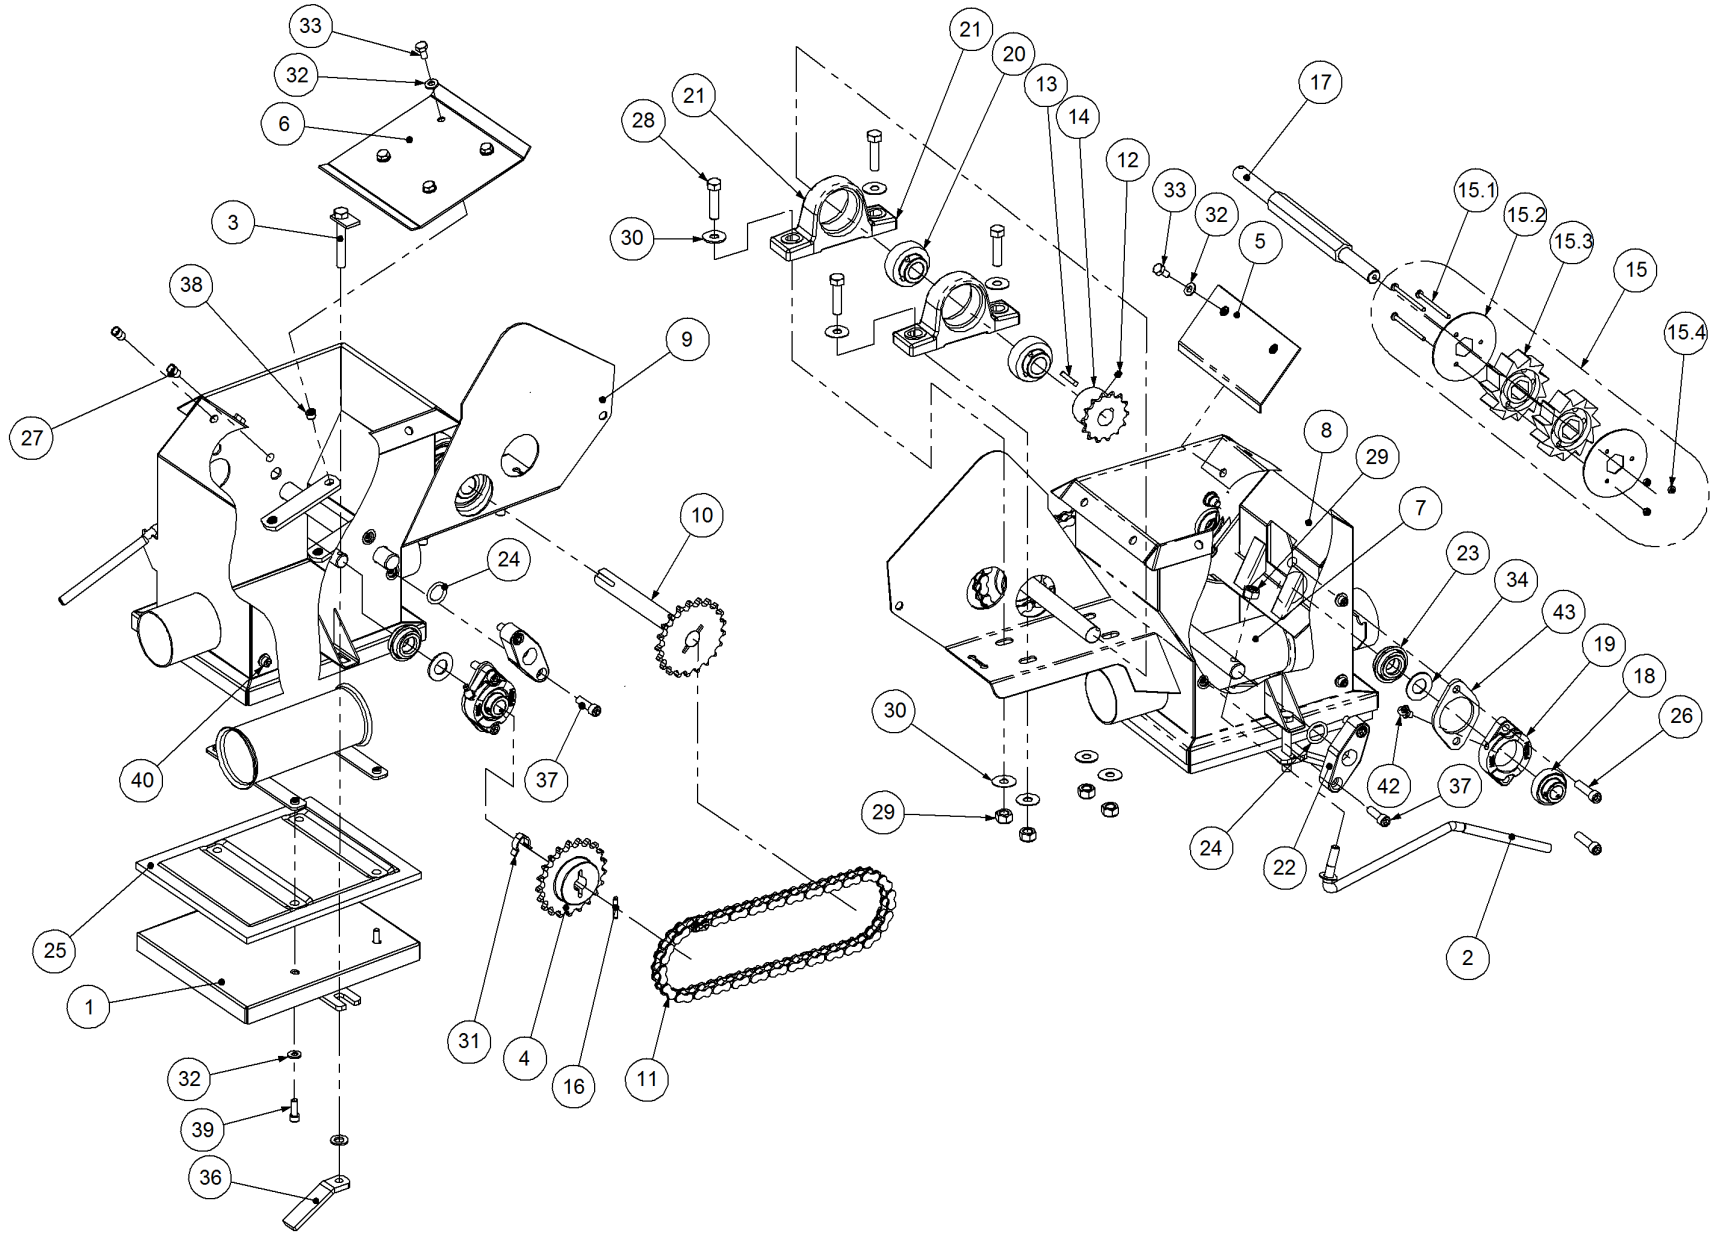

P/N 208103000 Metering Unit SSB - 1 Way Electric Drive

Key	Part Number	Description	Qty	Key	Part Number	Description	Qty
1	208100026	Bottom Door - SSB	1	29	030130101	Nut 3/8" UNC Nyloc	5
2	208100051	Cleanout Door Handle - SSB	1	30	035110251	Flat Washer 3/8" ID	8
3	208100061	Bottom Door Bolt - SSB	2	31	193003765	Retainer Clip - Sprocket	1
4	208100095	Sprocket (Plastic) 1/2" BS x 21T	1	32	035106151	Flat Washer 1/4" ID	14
5	208100071	Coarse Seeds Plate - SSB	1	33	000060135	Bolt Hex Hd 1/4" UNC x 1/2"	6
6	208100047	Clean Out Door - SSB	1	34	035316320	Flat Washer 5/8" ID S/Steel	2
7	208100028	Flow Through Tube	1	35	035110191	Flat Washer 3/8" ID	2
8	208100020	Port Plate - 1 Way	1	36	208100060	Handle - Bottom Door Fastener	2
9	208102002	Metering Unit SSB - 1 Way	1	37	010208025	Cap Screw 5/16" BSW x 1"	4
10	290602070	Drive Shaft & Sprocket - SSB	1	38	030170061	Nut 1/4" UNC Huck	4
11	290600899	Chain 1/2" AS Simplex	1	39	010106019	Cap Screw 1/4" UNC x 3/4"	4
12	013110613	Grub Screw 1/4" UNC x 1/2"	1	40	010106012	Cap Screw 1/4" UNC x 1/2"	4
13	182047430	Key 4.75 x 4.75 x 30 Lg	1	41	030170081	Nut 5/16" UNC Huck	8
14	290000031	Sprocket (Plastic) 1/2" BS x 14T - 3/4" ID	1	42	111206675	Grease Nipple 1/4" UNF - 67.5°	2
15	208100092	Spool Assy - SSB	1	43	197001626P	Gasket (Small) - Bearing	2
15.1	059604060	Bolt Pan Hd M4 x 60	3				
15.2	193001905	Spool Washer	2				
15.3	197018845	Spool	2				
15.4	080310041	Nut M4 S/Steel	3				
16	090105025	Roll Pin 3/16" x 1"	1				
17	208100100	Spool Shaft - SSB	1				
18	135320210	Bearing - 5/8" ID	2				
19	136520300	Bearing Housing	2				
20	135420412	Bearing - 3/4" ID	2				
21	136420500	Bearing Housing - Pillow Block	2				
22	137308846	Bush	2				
23	197161687	Seal 5/8" ID	2				
24	197192535	O'Ring 3/4" ID x 1" OD x 0.139"	2				
25	208100016	Door Rubber - SSB	1				
26	010208032	Cap Screw 5/16" BSW x 1-1/4"	4				
27	030170001	Nut 1/4" UNC Huck	2				
28	000100385	Bolt Hex Hd 3/8" UNC x 1-1/2"	4