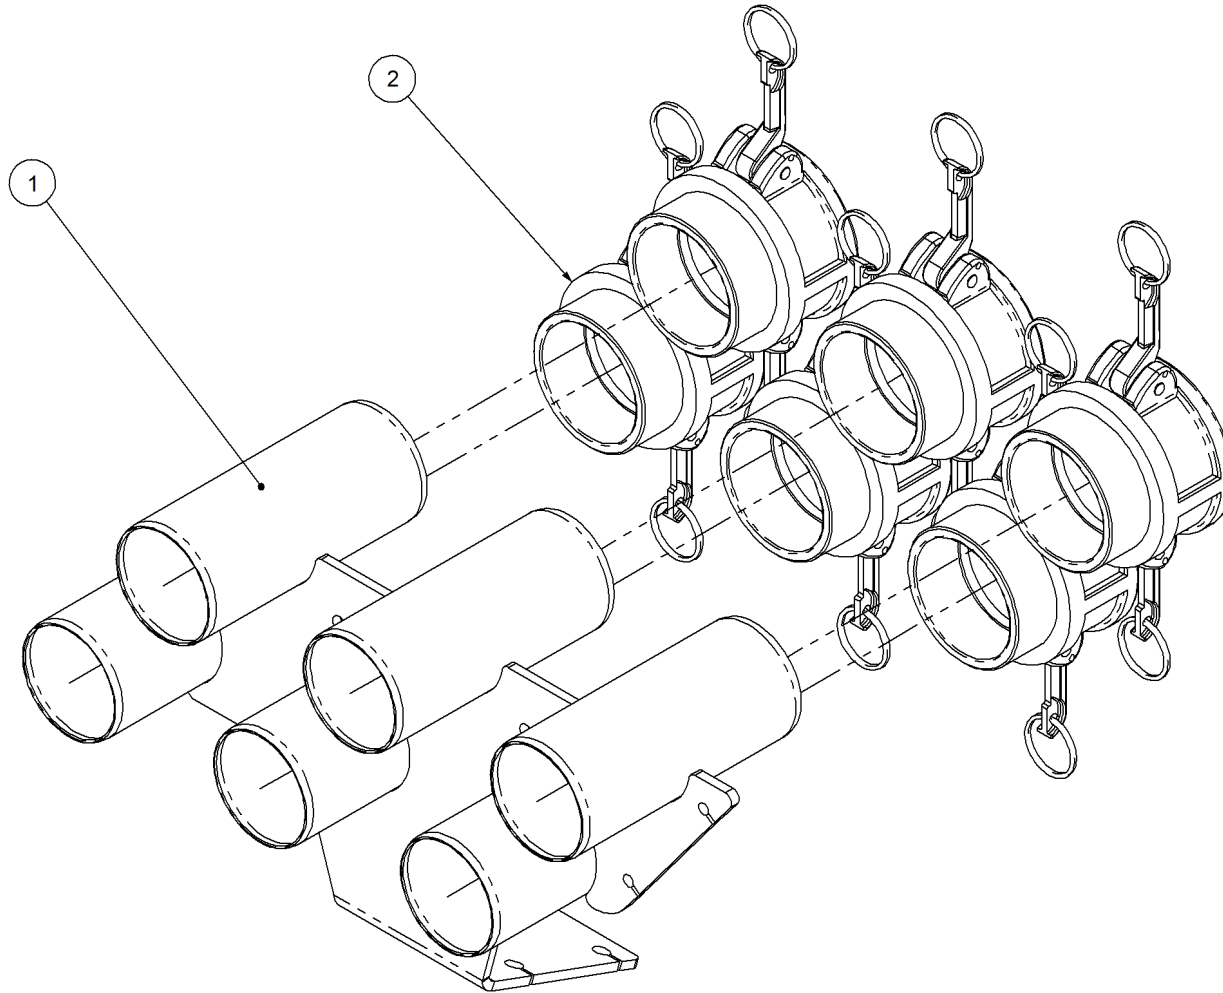

P/N 214602026

Breakaway & Coupling Assy

Key	Part Number	Description	Qty
1	214602027	Breakaway Mount	1
2	108000176	Coupling - 3" Female	6

Key	Part Number	Description	Qty