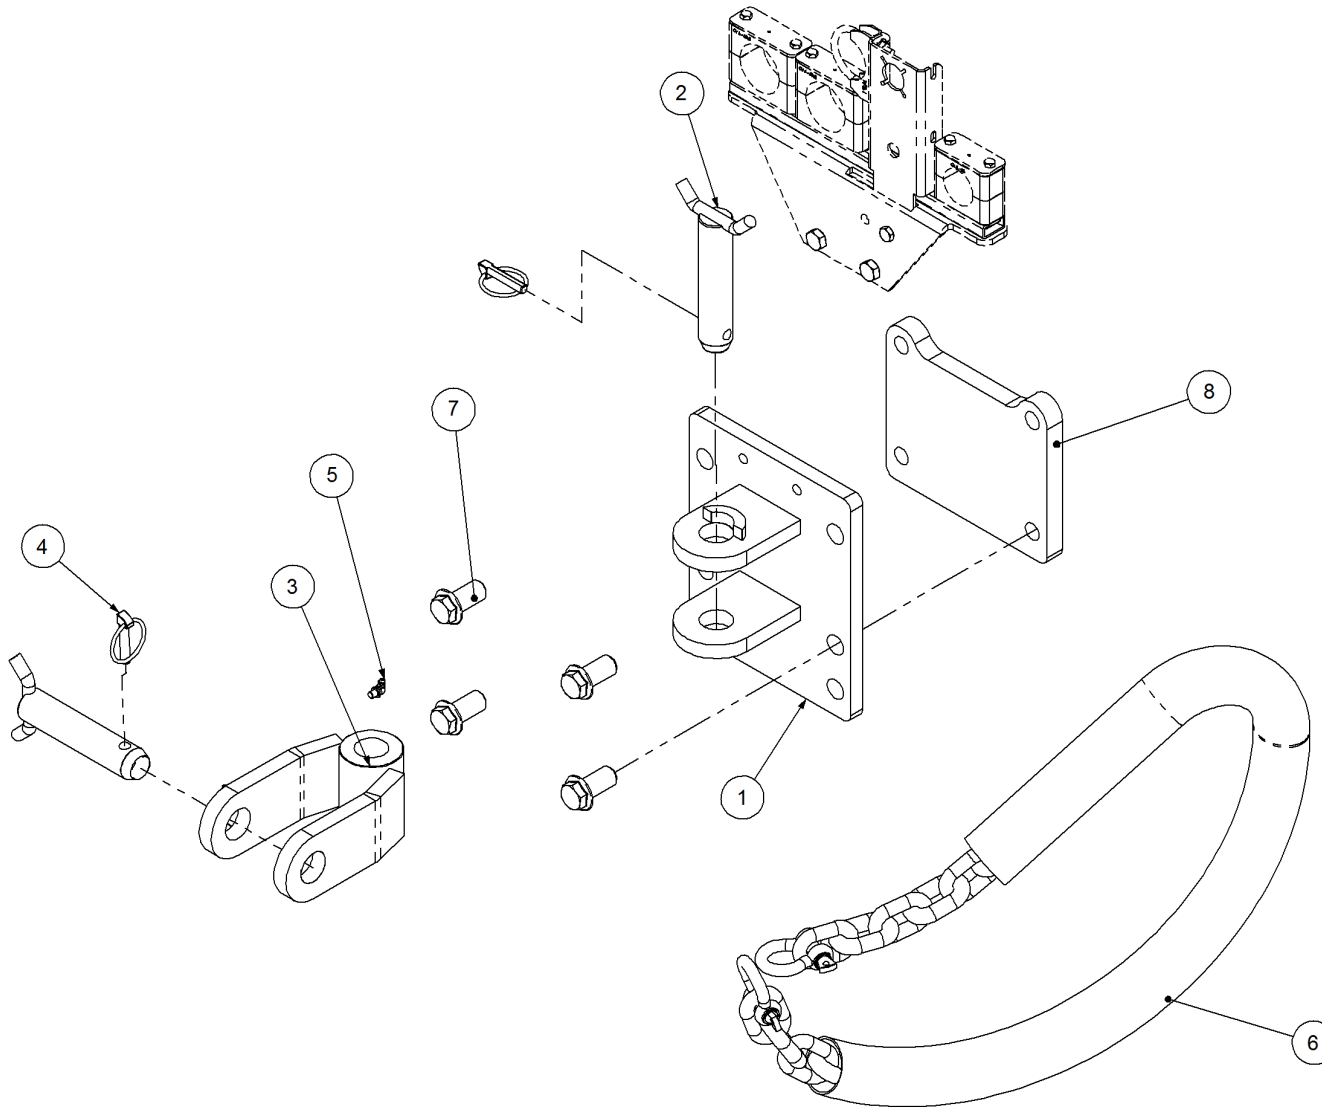

P/N 233260145 Universal Hitch Assy w/- Adaptor Plate

Key	Part Number	Description	Qty
1	233260141	Universal Pull	1
2	233260117	Hitch Pin	2
3	233330165	Clevis	1
4	095110036	Lynch Pin 3/8"	2
5	111206750	Grease Nipple 1/4" UNF - 75°	1
6	230603025	Safety Chain Assy	1
7	054200409	Bolt Hex Hd M20 x 40 Durlok	4
8	233260113	Adaptor Plate	1

Key	Part Number	Description	Qty