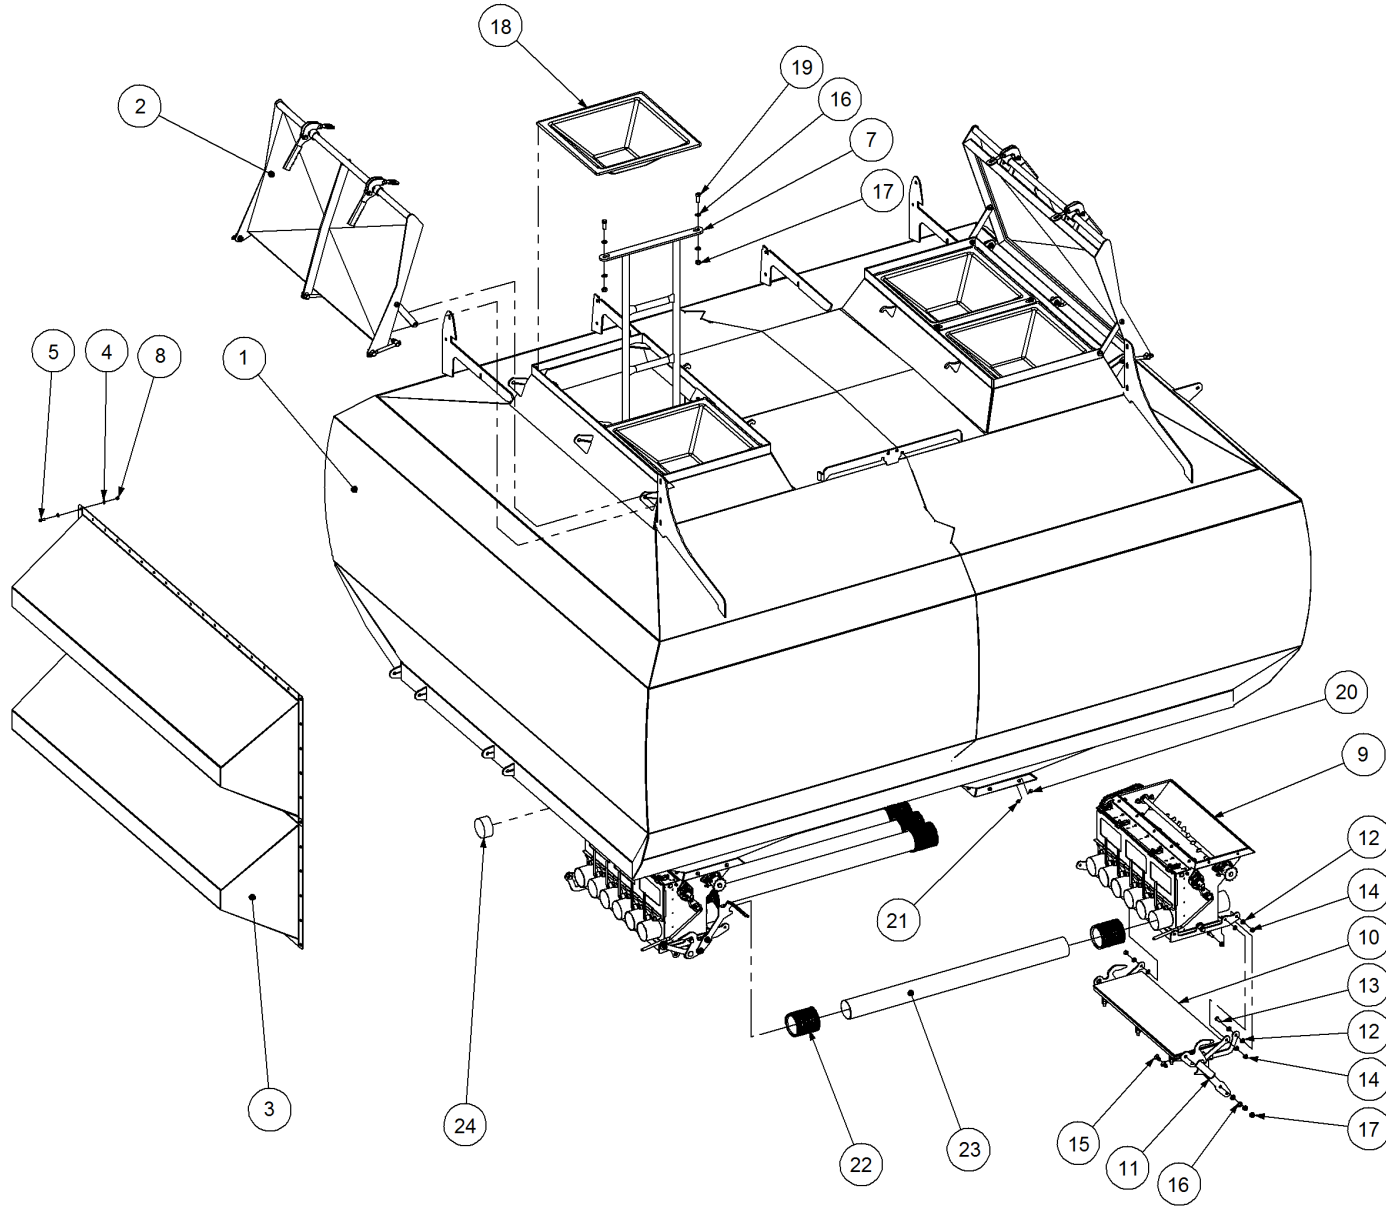

P/N 200902250

Bin Sub Assembly - 9000 2 Bin

Key	Part Number	Description	Qty
1	200902001	Bin - 9000 2 Bin	1
2	203900000	Lid Assy - Large	2
3	207902001	Bin Divider	2
4	035106151	Flat Washer 1/4" ID	169
5	000060195	Bolt Hex Hd 1/4" UNC x 3/4"	84
6	030110061	Nut 1/4" UNC	11
7	202901001	Internal Ladder	2
8	030130061	Nut 1/4" UNC Nyloc	73
9	208600001	Metering Unit Assy - 6 Way (less Bottom Door)	2
10	208600023	Bottom Door & Shaft - 6 Way	2
11	208400065	Metering Unit Bottom Door Handle	2
12	085108000	Flat Washer 8 ID	18
13	050080258	Bolt Hex Hd M8 x 25	6
14	080120800	Nut M8 Nyloc	6
15	062110025	Cap Screw Csk Hd M10 x 25	4
16	085110000	Flat Washer 10 ID	12
17	080121000	Nut M10 Nyloc	8
18	203155001	Wire Basket	4
19	050100308	Bolt Hex Hd M10 x 30	4
20	054060129	Bolt Hex Hd M6 x 12 Durluk	28
21	080130601	Nut M6 Hex	18
22	208000090	Joiner Hose	12
23	208000980	Metering Unit Flow Thru Tube	6
24	197000762	Blank Off Cap 3" Black	4

Key	Part Number	Description	Qty