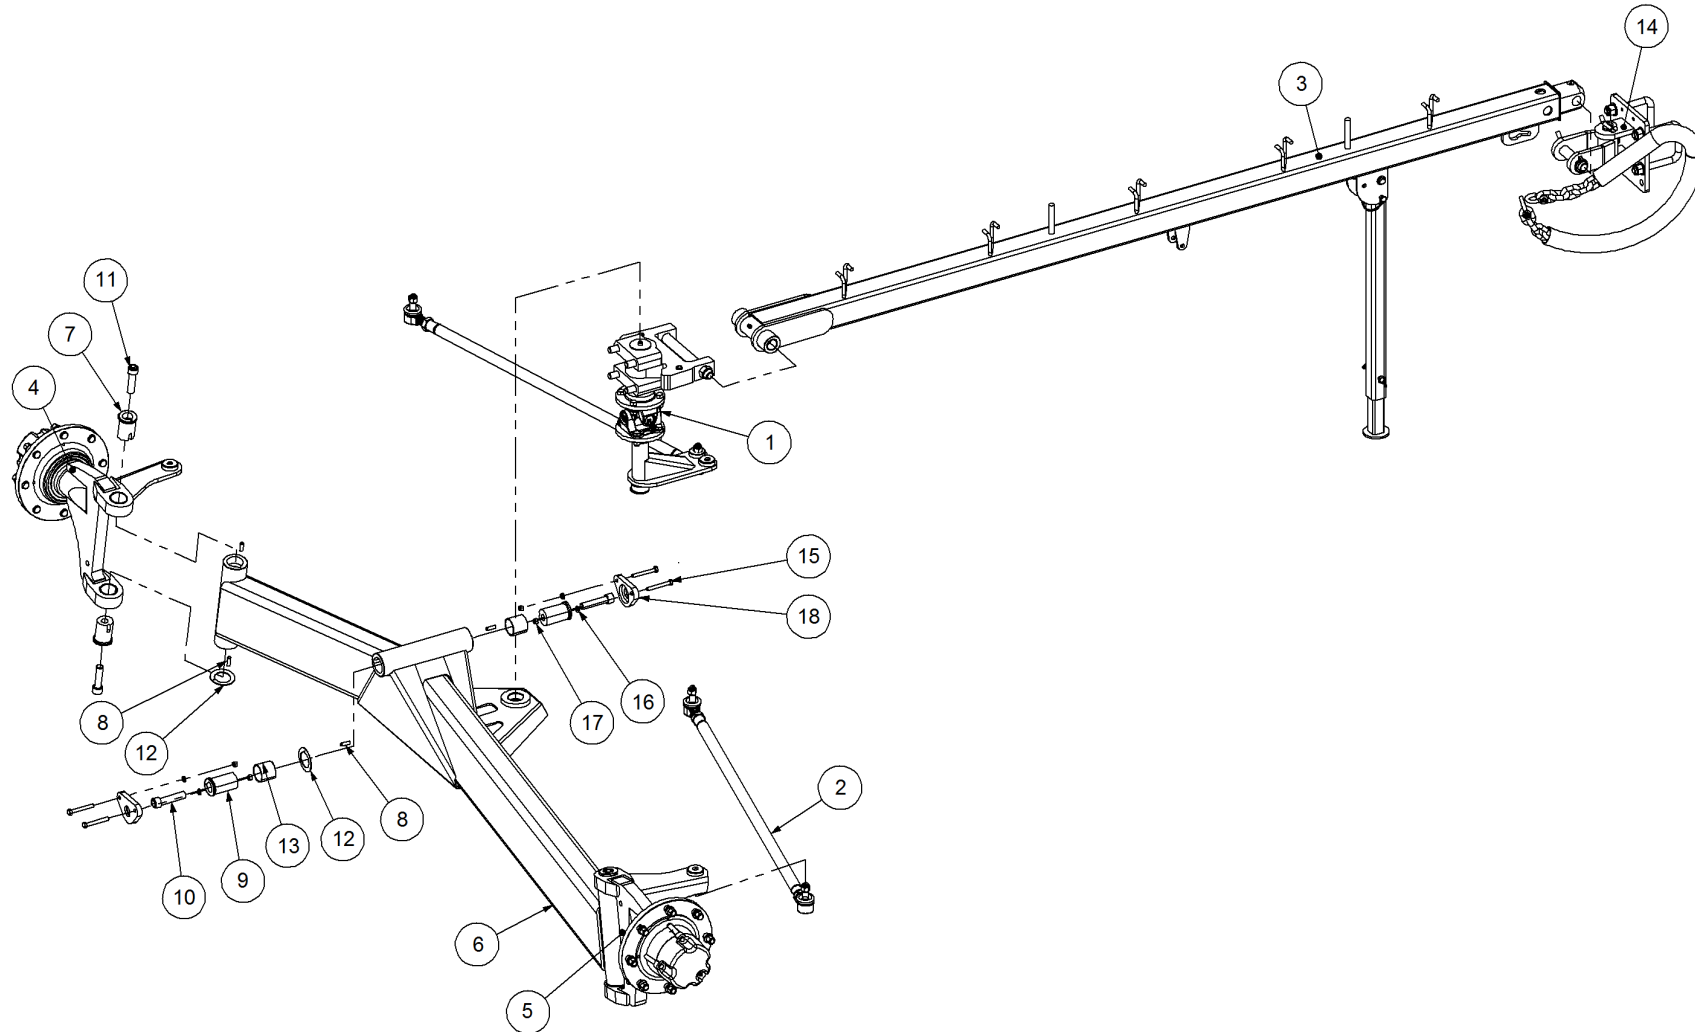

P/N 230123000

Axle Assy - 12000 3.0m Steerable

Key	Part Number	Description	Qty
1	230605101	Steering Yoke Assy	1
2	230603108	Tie Rod Assy	2
3	235600110	Pull Assy	1
4	230123020	Stub Axle Assy - 12000 LH	1
5	230123010	Stub Axle Assy - 12000 RH	1
6	230603001	Rock Axle	1
7	230603004	Pivot Pin - Stub Axle	4
8	090210030	Dowel Pin 10 Dia x 30	6
9	230603007	Pivot Pin - Rock Axle	2
10	061120090	Cap Screw M20 x 90	2
11	061120080	Cap Screw M20 x 80	4
12	138132093	Thrust Washer 2" ID x 0.093"	3
13	137131031	Bush Teflon 50 ID x 50 Lg	2
14	233260100	Universal Hitch Assy w/- U Bolts	1
15	050100808	Bolt Hex Hd M10 x 80	4
16	086110000	Spring Washer 10 ID	4
17	080111000	Nut M10	4
18	230603017	Safety Cap - Axle Pivot	2

Key	Part Number	Description	Qty