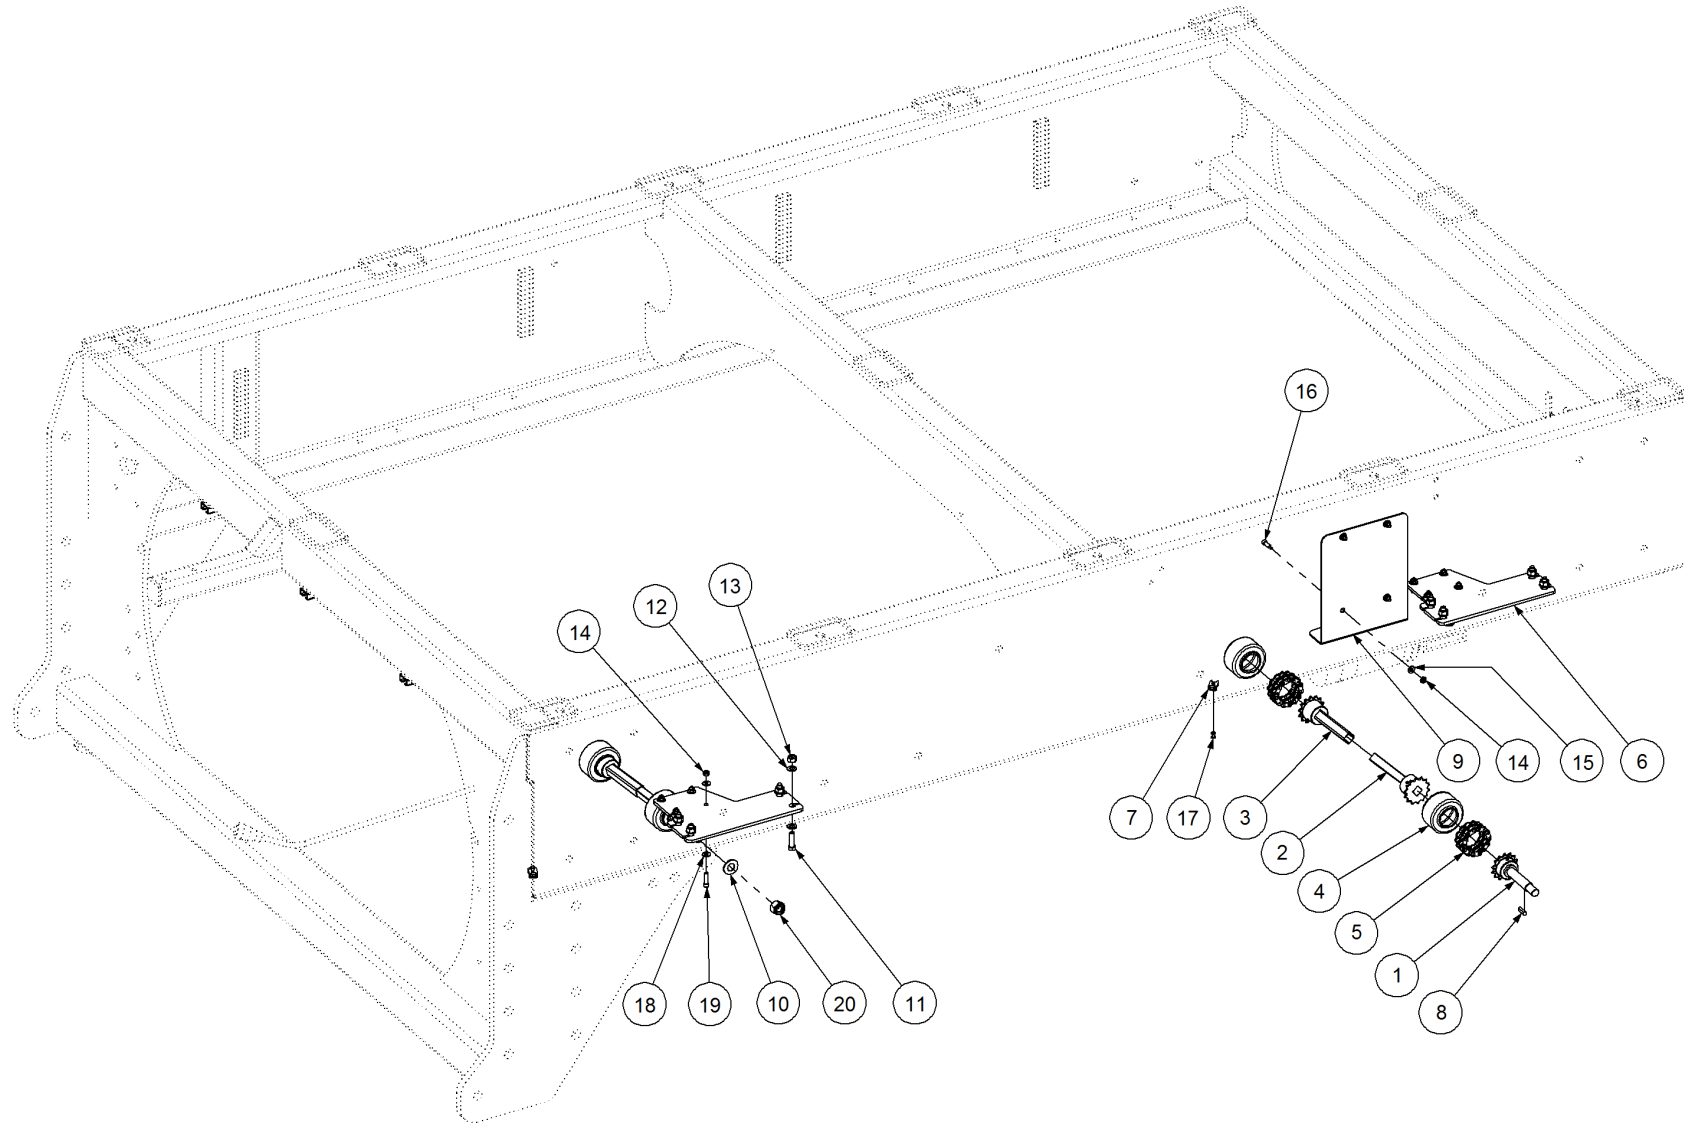

P/N 290602001 Drive Kit - Electric Drive

Key	Part Number	Description	Qty
1	290000005	Input Shaft	2
2	290000007	Drive Shaft w/- Sprocket - 170 Lg	2
3	290000009	Drive Tube w/- Sprocket - 150 Lg	2
4	131000004	Chain Boot	4
5	125412120	Chain 1/2" BS Duplex 13L	4
6	290000070	Mount Plate	2
7	115001512	Cable Clamp	2
8	184006006	Key 6 x 6 x 25 Lg	2
9	214602044	Chassis Mount - KEE Control Unit	1
10	035116351	Flat Washer 5/8" ID	2
11	000100325	Bolt Hex Hd 3/8" UNC x 1-1/4"	10
12	035110191	Flat Washer 3/8" ID	20
13	030130101	Nut 3/8" UNC Nyloc	10
14	030130061	Nut 1/4" UNC Nyloc	12
15	035106151	Flat Washer 1/4" ID	4
16	010106019	Cap Screw 1/4" UNC x 3/4"	4
17	094105000	Pop Rivet 3/16" Steel	2
18	035106161	Flat Washer 1/4" ID	16
19	010106025	Cap Screw 1/4" UNC x 1"	8
20	030130161	Nut 5/8" UNC Nyloc	2

Key	Part Number	Description	Qty