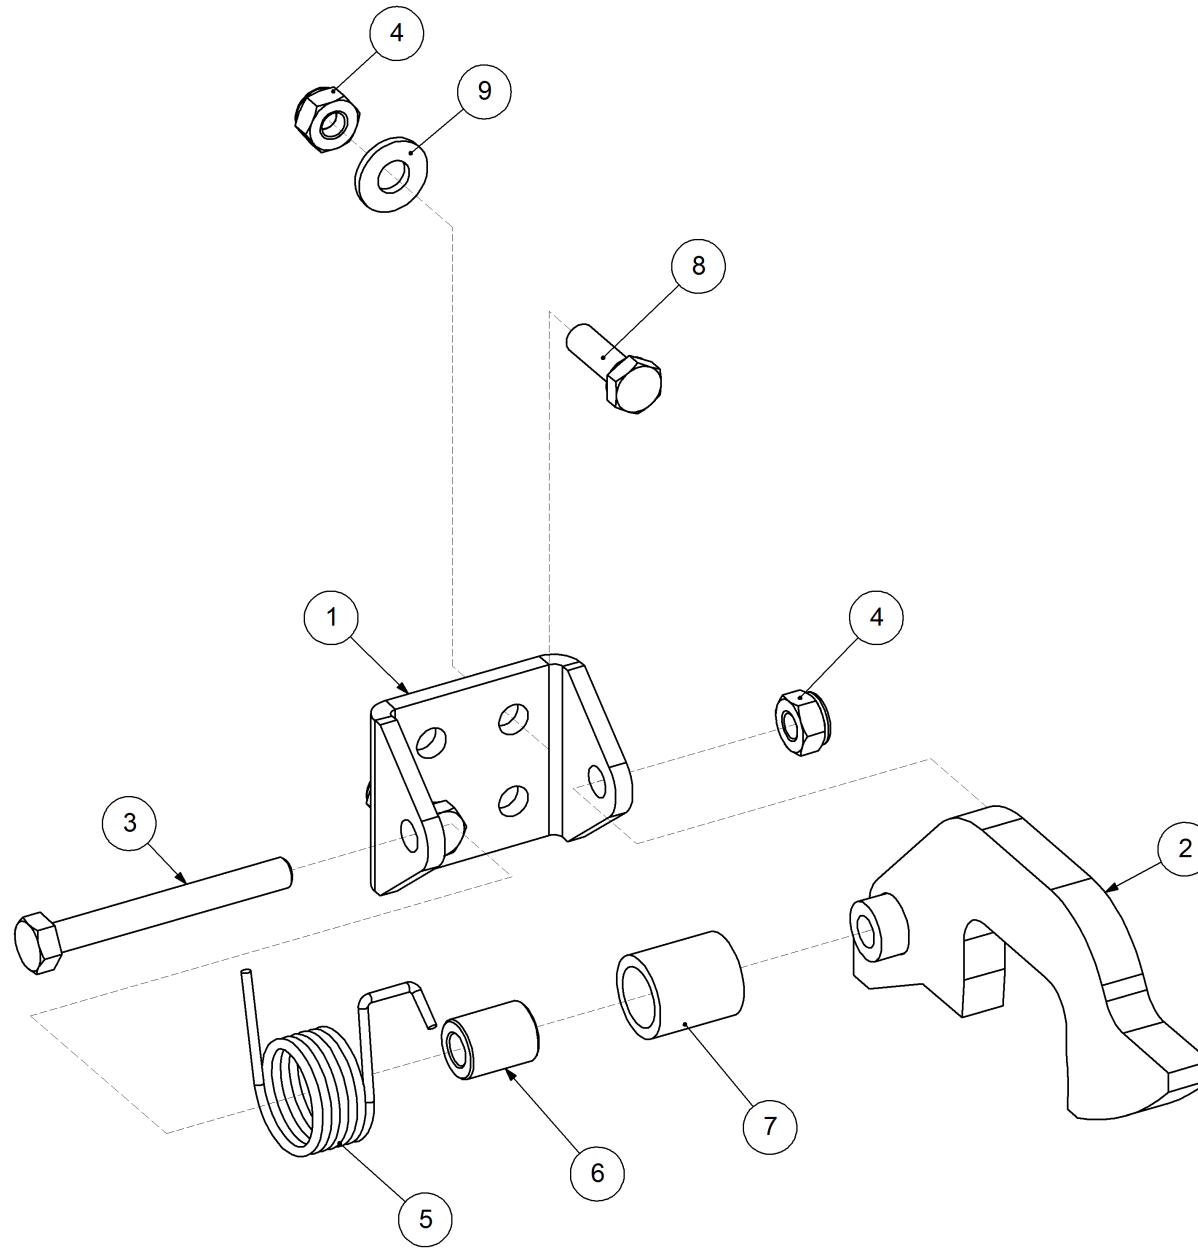

P/N 260902180 Auger Latch - RH

P/N 260902180 Auger Latch - RH

Key	Part Number	Description	Qty
1	260902166	Latch Bracket	1
2	260902181	Latch	1
3	050080708	Bolt Hex Hd M8 x 70	1
4	080120800	Nut M8 Nyloc	3
5	124325060	Spring - Torsion 1" ID - RH	1
6	260902183	Spacer	1
7	260902184	Bush	1
8	050080258	Bolt Hex Hd M8 x 25	2
9	085108000	Flat Washer 8 ID	2

Key	Part Number	Description	Qty