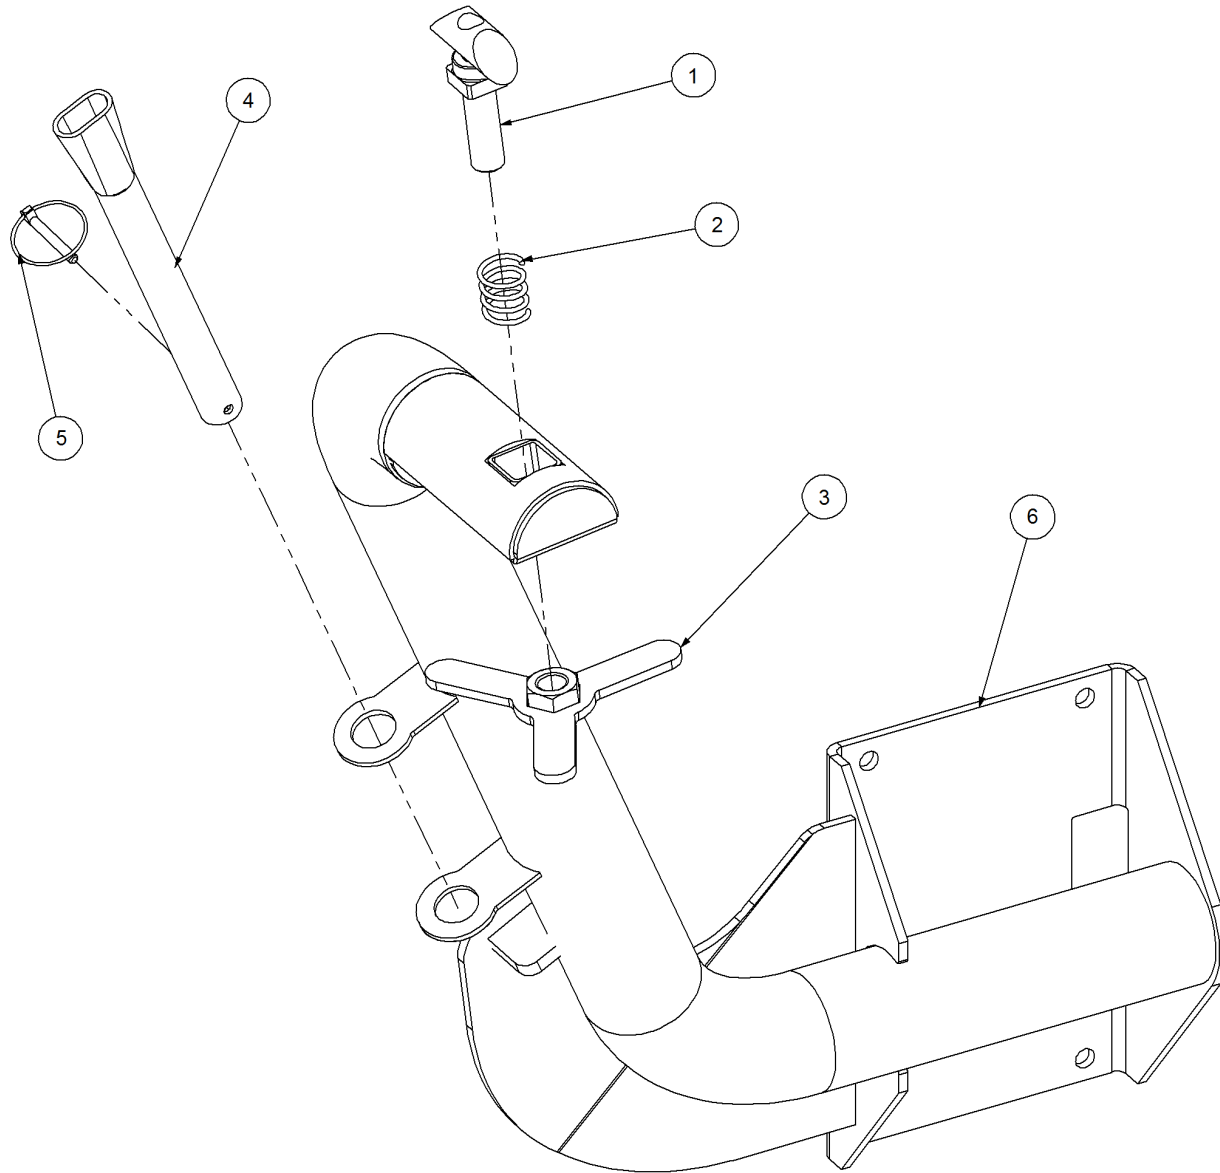

P/N 260902300 Rear Mount Arm - RH

P/N 260902300

Rear Mount Arm - RH

Key	Part Number	Description	Qty
1	260902320	T Bolt	1
2	260902318	Spring - Compression 22.5 ID	1
3	260902312	Handle	1
4	260902315	Handle Extension	1
5	095106000	Lynch Pin 6mm	1
6	260902041	Rear Mount - RH	1

Key	Part Number	Description	Qty