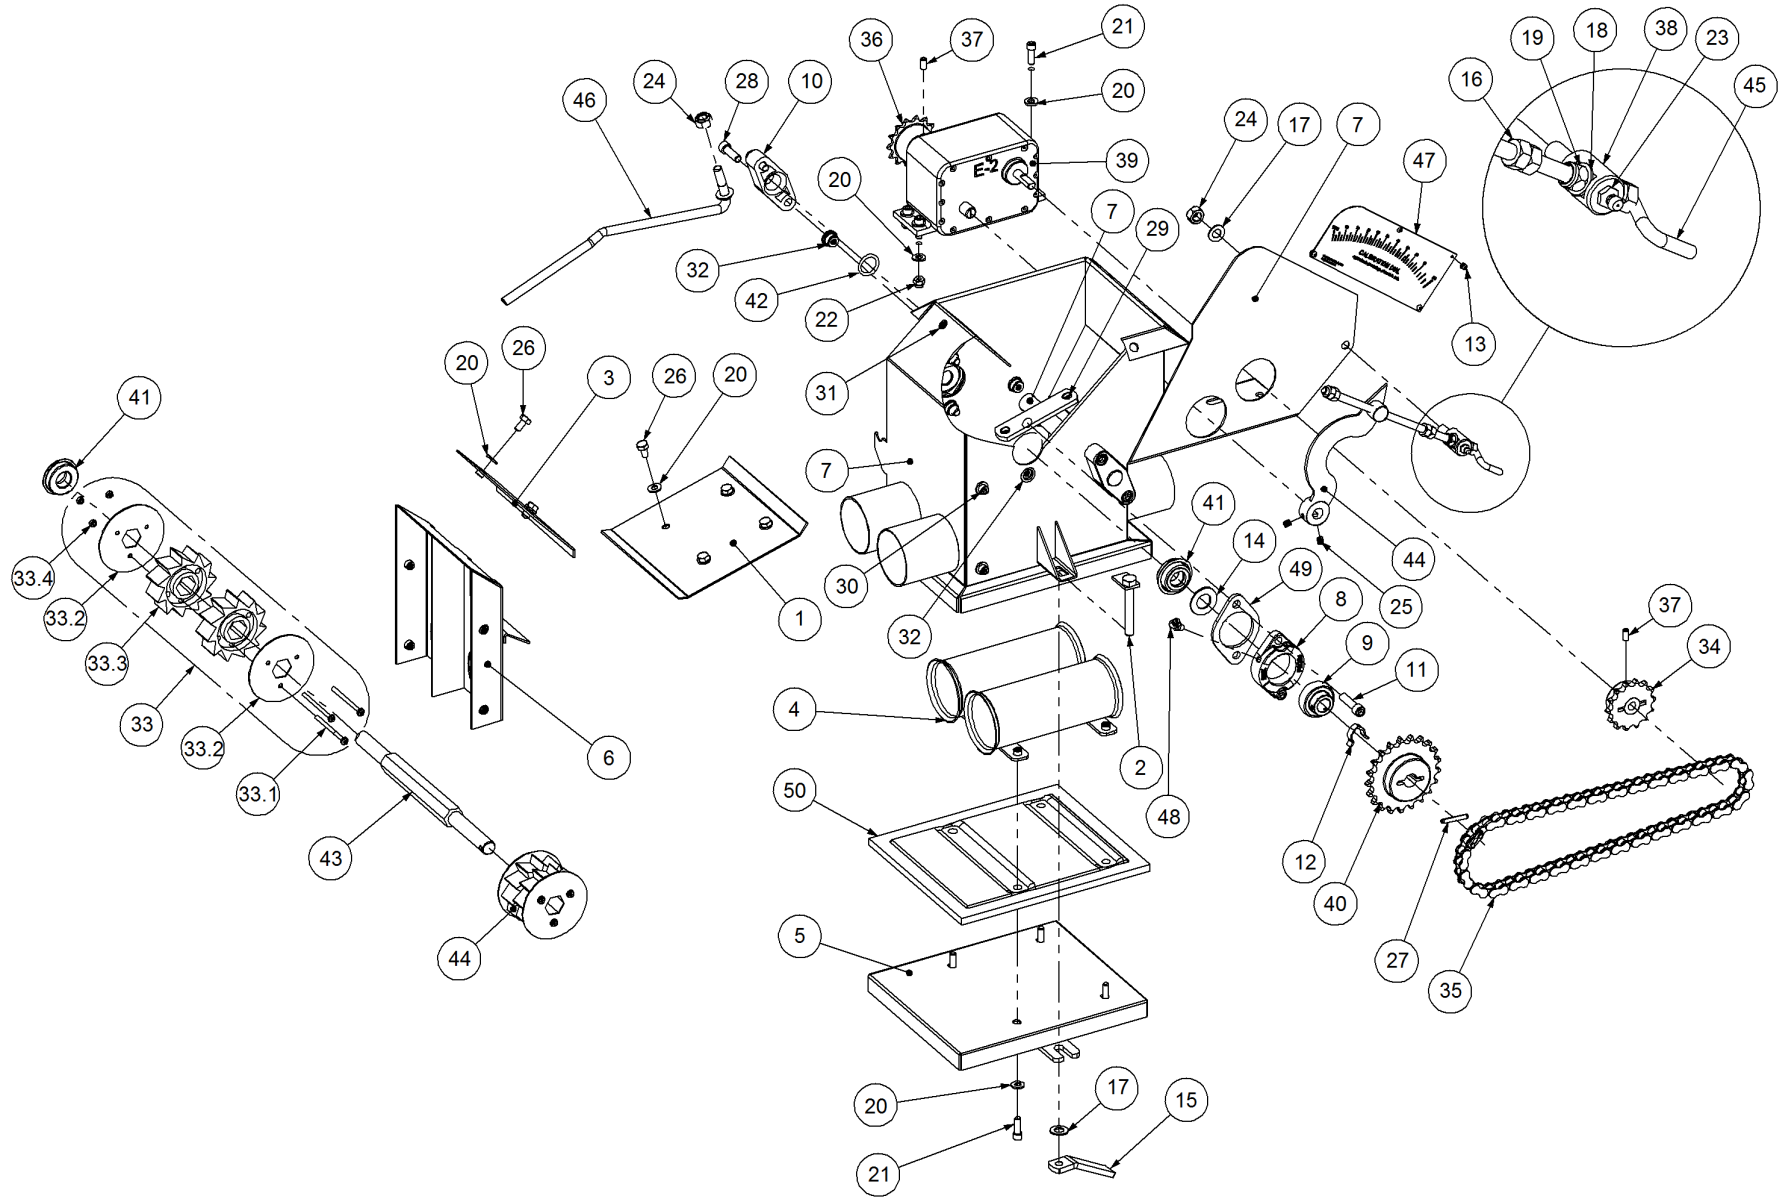

Key	Part Number	Description	Qty	Key	Part Number	Description	Qty
1	208100047	Clean Out Door - SSB	1	33	208100092	Spool Assy - SSB	2
2	208100061	Bottom Door Bolt - SSB	2	33.1	059604060	Bolt Pan Hd M4 x 60	3
3	208100071	Coarse Seeds Plate - SSB	1	33.2	193001905	Spool Washer	2
4	208200031	Flow Through Tube - 2 Way	1	33.3	197018845	Spool	2
5	208100026	Bottom Door - SSB	1	33.4	080310041	Nut M4 S/Steel	3
6	208200020	Port Plate - 2 Way	1	34	208400167	Sprocket (Plastic) 1/2" BS x 14T	1
7	208202002	Metering Unit SSB - 2 Way	1	35	208125000	Chain 1/2" AS Simplex	1
8	136520300	Bearing Housing	2	36	290000036	Sprocket (Plastic) 1/2" BS x 14T - 3/8" ID	1
9	135320210	Bearing - 5/8" ID	2	37	013110613	Grub Screw 1/4" UNC x 1/2"	2
10	137308846	Bush	2	38	290601007	Screw Swivel	1
11	010208032	Cap Screw 5/16" BSW x 1-1/4"	4	39	130000020	Zero Max E2 Gear Box	1
12	193003765	Retainer Clip - Sprocket	1	40	208100095	Sprocket (Plastic) 1/2" BS x 21T	1
13	094103001	Pop Rivet 1/8" Aluminium	4	41	197161687	Seal 5/8" ID	2
14	035316320	Flat Washer 5/8" ID S/Steel	2	42	197192535	O'Ring 3/4" ID x 1" OD x 0.139"	2
15	208100060	Handle - Bottom Door Fastener	2	43	208100100	Spool Shaft - SSB	1
16	030110081	Nut 5/16" UNC	6	44	208102111	Calibration Indicator - SSB	1
17	035110191	Flat Washer 3/8" ID	3	45	209600001	Indicator Adjusting Screw	1
18	035108161	Flat Washer 5/16" ID	2	46	208100051	Cleanout Door Handle - SSB	1
19	030130081	Nut 5/16" UNC Nyloc	1	47	192017269	Calibration Dial	1
20	035106151	Flat Washer 1/4" ID	22	48	111206675	Grease Nipple 1/4" UNF - 67.5°	2
21	010106019	Cap Screw 1/4" UNC x 3/4"	8	49	197001626	Gasket (Small) - Bearing	2
22	030130061	Nut 1/4" UNC Nyloc	4	50	208100016	Door Rubber - SSB	1
23	111206000	Grease Nipple 1/4" UNF	1				
24	030130101	Nut 3/8" UNC Nyloc	2				
25	013110606	Grub Screw 1/4" UNC x 1/4"	2				
26	000060135	Bolt Hex Hd 1/4" UNC x 1/2"	6				
27	090105032	Roll Pin 3/16" x 1-1/4"	1				
28	010208025	Cap Screw 5/16" BSW x 1"	4				
29	030170061	Nut 1/4" UNC Huck	4				
30	010106012	Cap Screw 1/4" UNC x 1/2"	4				
31	030170001	Nut 1/4" UNC Huck	2				
32	030170081	Nut 5/16" UNC Huck	8