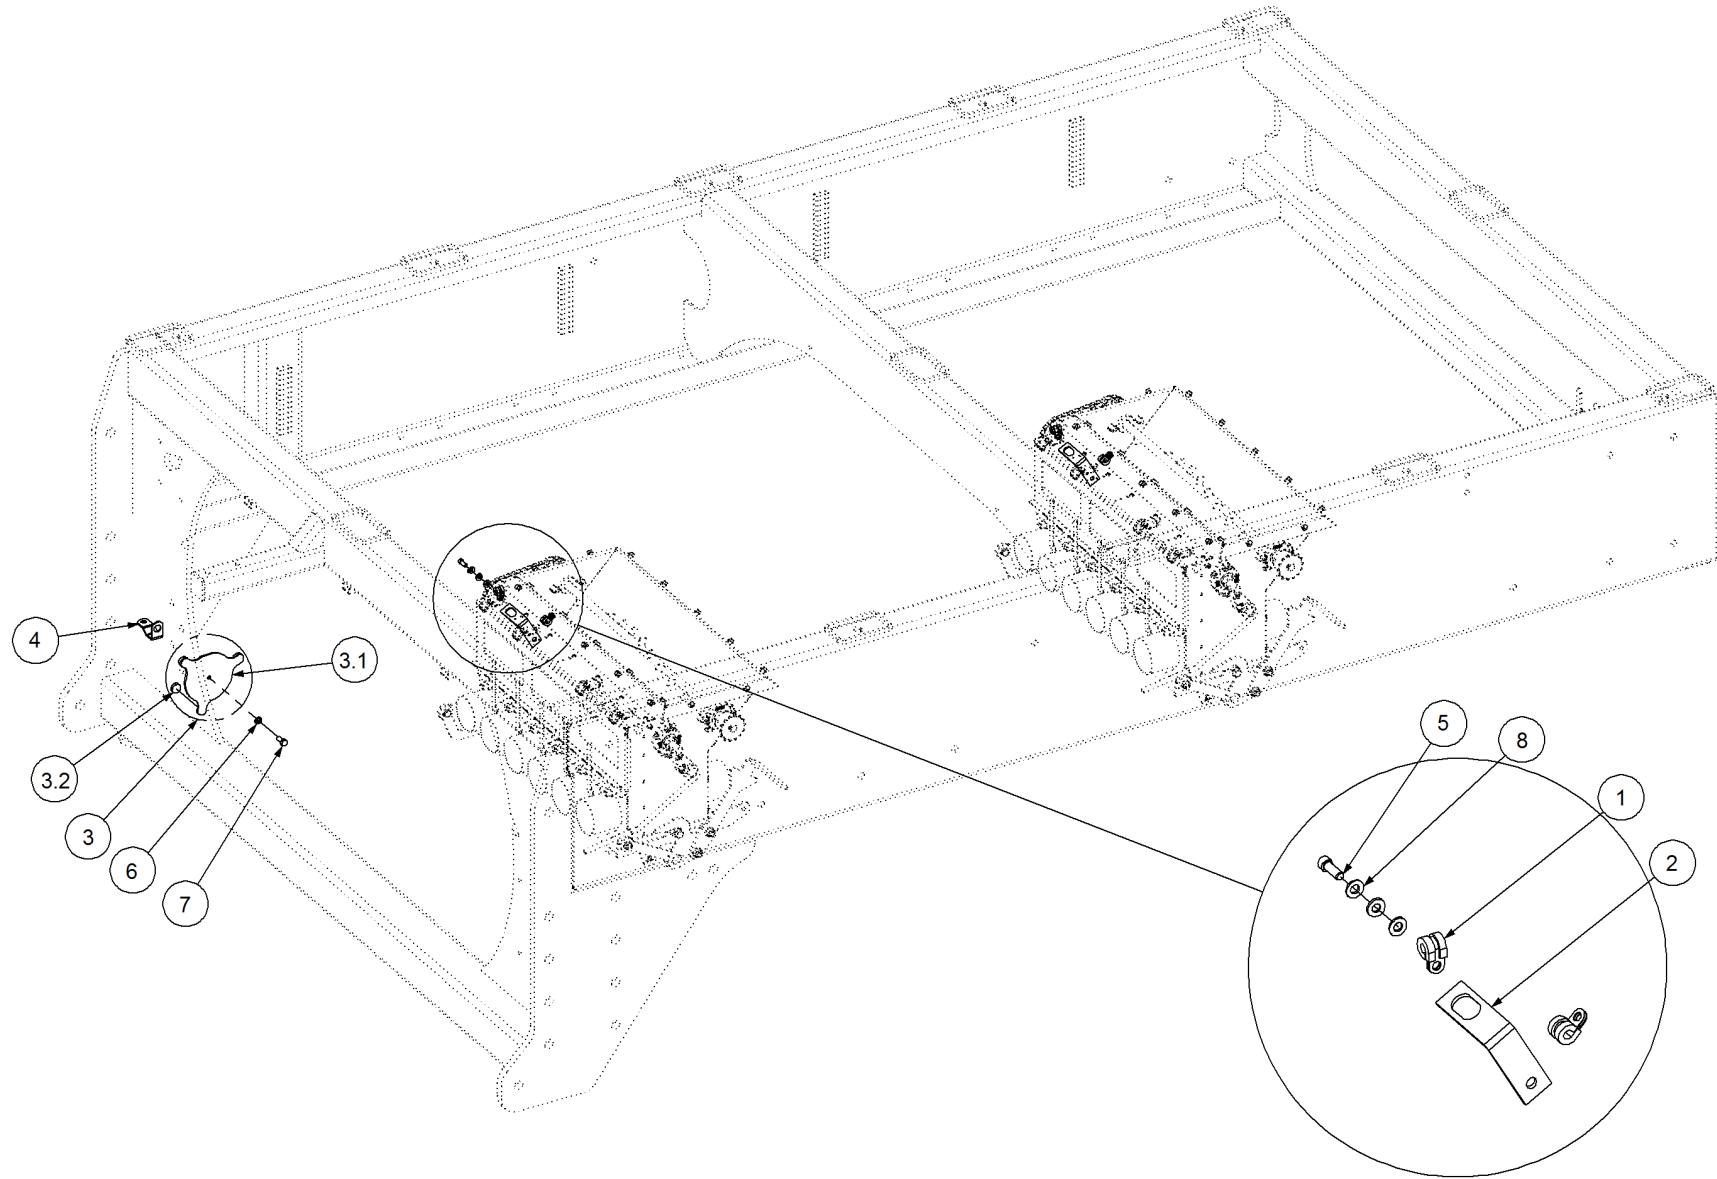

P/N 290000103   Sensor Mount Kit - 2 Bin

Key	Part Number	Description	Qty
1	115001350	Cable Clamp 10mm	4
2	290000098	Speed Sensor Bracket	2
3	290000101	Mount Plate - Speed Magnet	1
3.1	193075004	Sensor Plate - 3 Magnet	1
3.2	193075005	Disc Magnet	3
4	290000102	Sensor Mount	1
5	010106019	Cap Screw 1/4" UNC x 3/4"	2
6	036108000	Spring Washer 5/16" ID	1
7	050080208	Bolt Hex Hd M8 x 20	1
8	035106151	Flat Washer 1/4" ID	6

Key	Part Number	Description	Qty