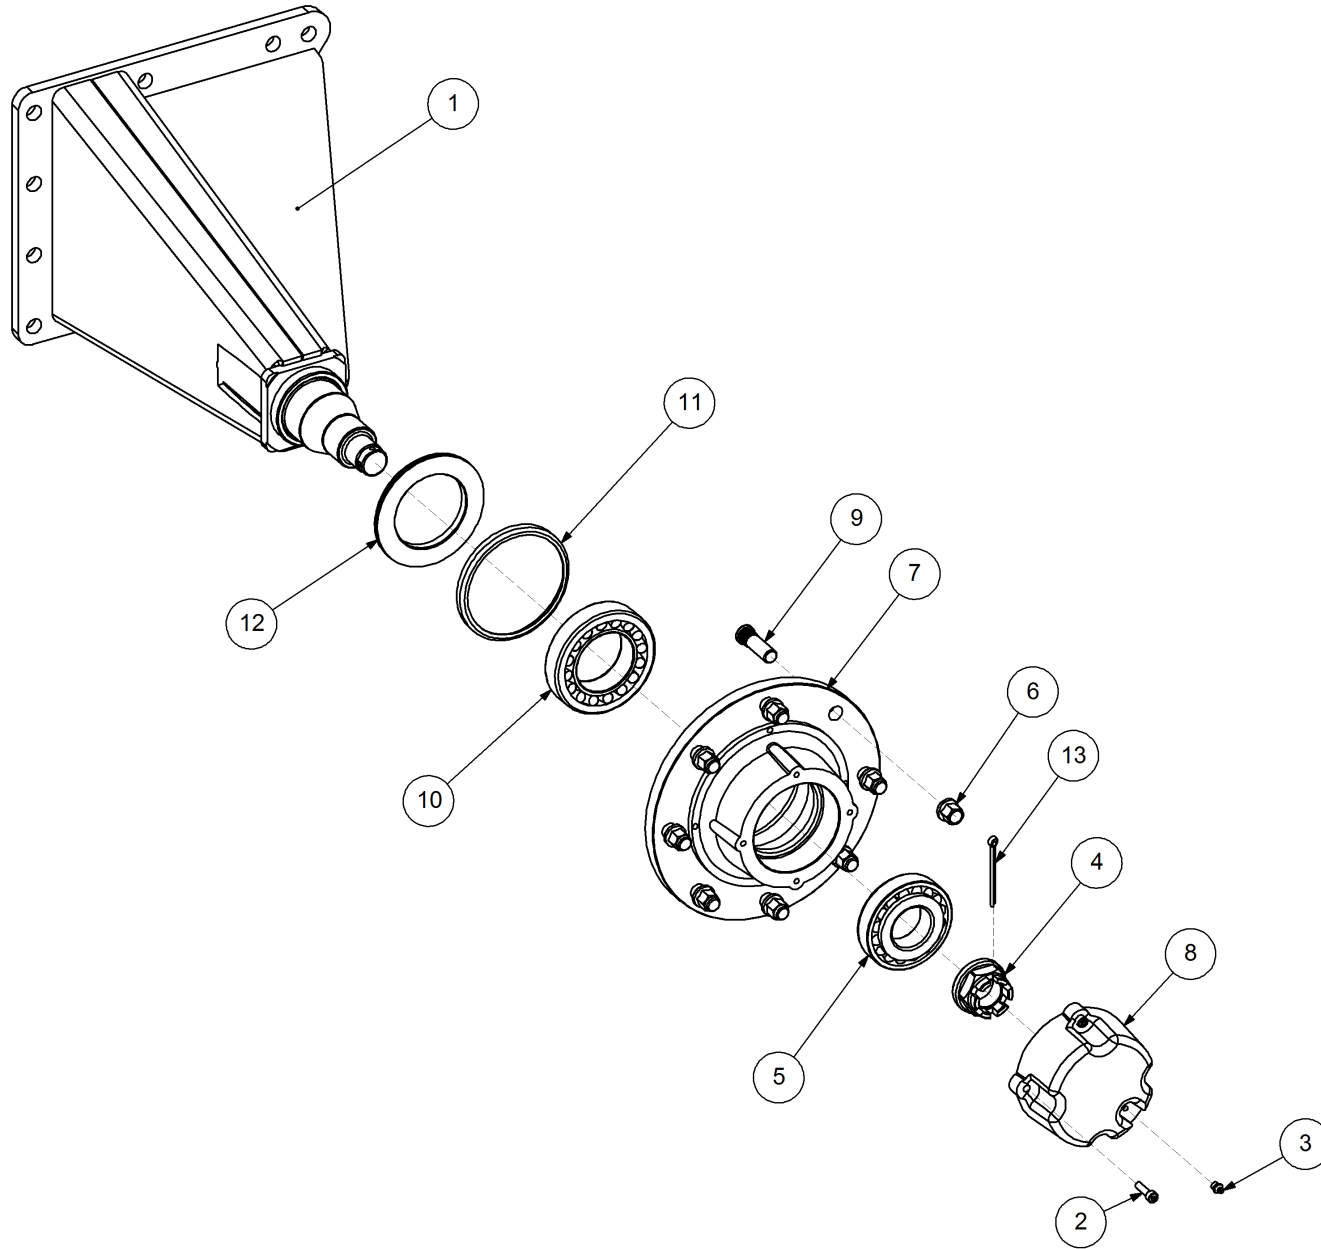

P/N 243900000

Axle Hub & Stub - Lazy - 6.5T (8 stud) x 3.0m

Key	Part Number	Description	Qty
1	243900001	Axle - Lazy	1
2	060108030	Cap Screw M8 x 30	4
3	111103000	Grease Nipple 1/8" BSP	1
4	249092002	Axle Nut 1-1/2"	1
5	135030311	Bearing Tapered Roller 55 ID	1
6	080161801	Wheel Nut M18	8
7	139092006	Hub - 8 stud	1
8	139092007	Grease Cap	1
9	056180600	Wheel Stud M18	8
10	135032216	Bearing Tapered Roller 80 ID	1
11	139092009	Wear Ring	1
12	139092008	Seal 100 ID	1
13	092206080	Split Pin 6.3 Dia x 80	1

Key	Part Number	Description	Qty