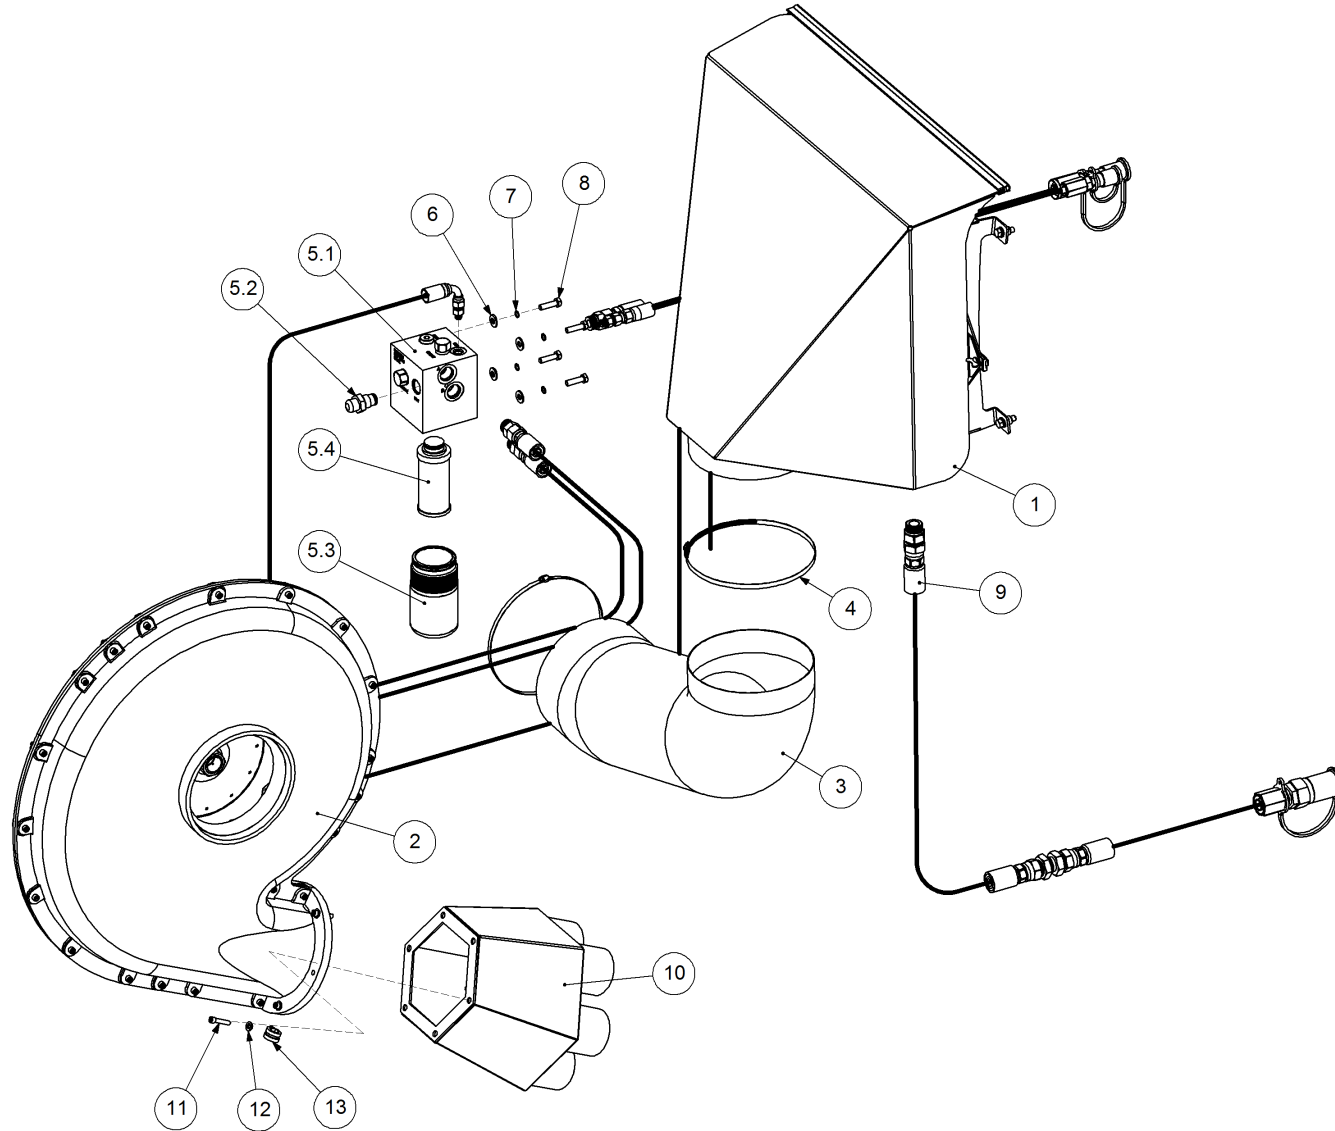

P/N 25000002 Blower Kit - Volvo

P/N 250000002 Blower Kit - Volvo

Key	Part Number	Description	Qty
1	205600010	Cooler Assy	1
2	250902003	Blower - Volvo (90 Deg)	1
3	205001000	Hose - 8" Nyladuct	1
4	101178229	Hose Clamp - 178 - 229	2
5	254000002	Anti Cavity Manifold	1
5.1	161000003	Anti Cavity Manifold	1
5.2	161000005	HI-VT Indicator	1
5.3	254000001	Filter Bowl	1
5.4	159424400	Filter Element suits Anti Cavity Manifold - Blower Kit	1
6	085108000	Flat Washer 8 ID	4
7	086108000	Spring Washer 8 ID	4
8	050080308	Bolt Hex Hd M8 x 30	4
9	150000042	Hydraulic Hose & Fittings Kit	1
10	259602000	Blower Outlet - 6 Outlet	1
11	010106032	Cap Screw 1/4" UNC x 1-1/4"	6
12	035106151	Flat Washer 1/4" ID	6
13	115001351	Cable Clamp 18mm	1

Key	Part Number	Description	Qty