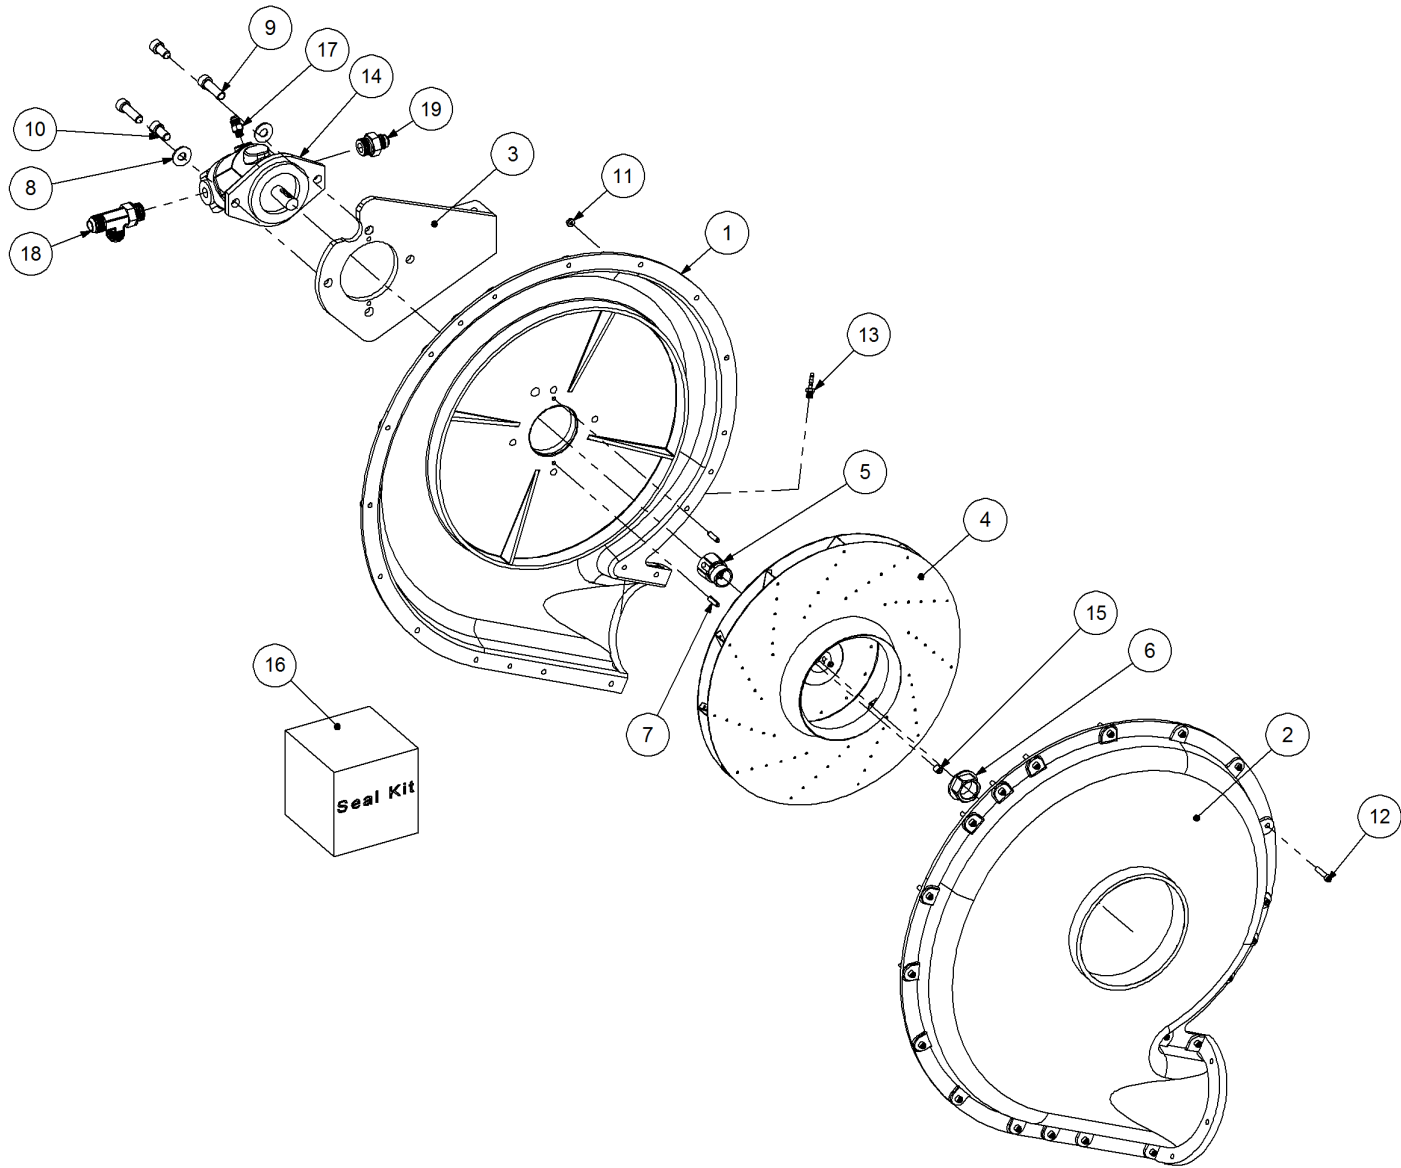

P/N 251902000 Blower - Rexroth

Key	Part Number	Description	Qty
1	259000006	Blower Housing - Drive Side	1
2	259000003	Blower Housing - Intake Side	1
3	259000021	Blower Mount	1
4	259000010	Blower Impeller	1
5	259000032	Blower Taper Bush - 20mm	1
6	259000030	Blower Taper Bush Nut	1
7	090106025	Roll Pin 1/4" x 1"	2
8	035113250	Flat Washer 1/2" ID	2
9	010113045	Cap Screw 1/2" UNC x 1-3/4"	2
10	010113025	Cap Screw 1/2" UNC x 1"	2
11	030130061	Nut 1/4" UNC Nyloc	20
12	010106032	Cap Screw 1/4" UNC x 1-1/4"	20
13	106030302	Fitting - Connector 3/16" BspM x 1/8" Hose	1
14	259000052	Hydraulic Motor - Rexroth	1
15	013121012	Grub Screw 3/8" UNC x 1/2" (Oval)	2
16	158823508	Seal Kit suits Rexroth	1
17	1526F5OX-S	Fitting - Connector 9/16" JicM x 9/16" UnoM	1
18	15212R5OX-S	Fitting - Tee 1-1/16" JicM x 1-1/16" JicM x 1-1/16" UnoM	1
19	15210-12F5OX-S	Fitting - Connector 7/8" JicM x 1-1/16" UnoM	1

Key	Part Number	Description	Qty