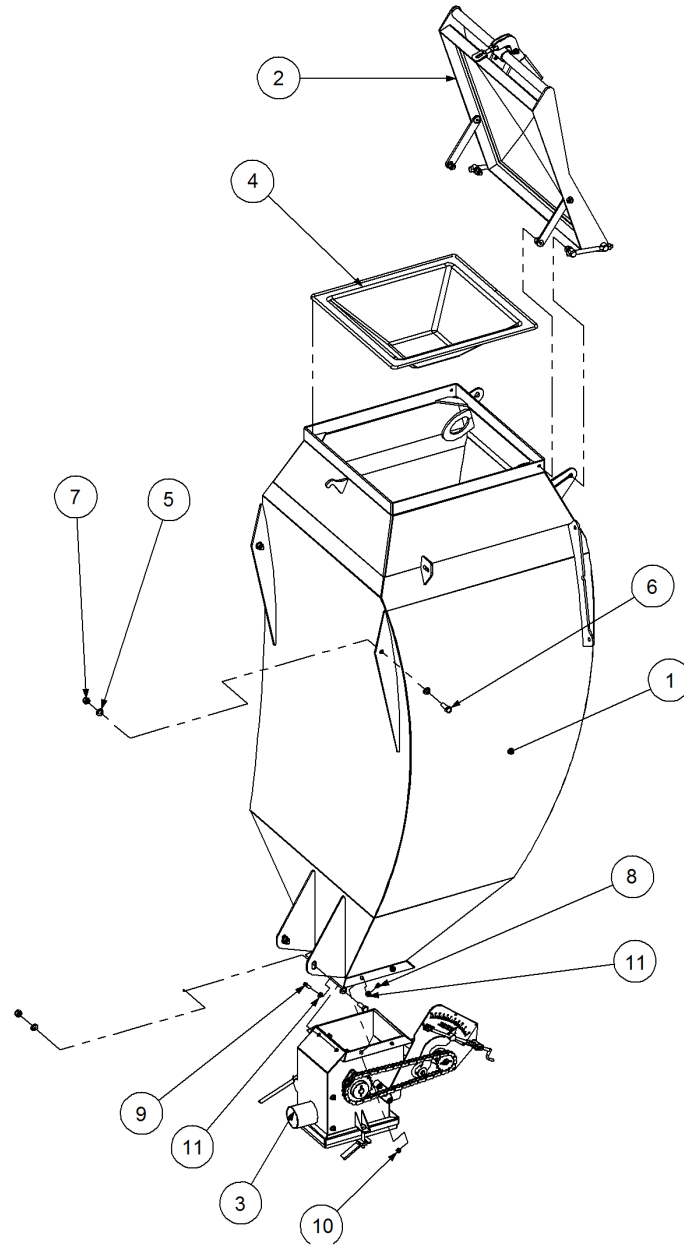

P/N 201450250 SSB Sub Assembly - 450L 1 Way Ground Drive

Key	Part Number	Description	Qty
1	201450001	Small Seeds Box - 450L	1
2	203150000	Lid Assy - Medium	1
3	208102000	Metering Unit SSB - 1 Way Ground Drive	1
4	203155001	Wire Basket	1
5	085110000	Flat Washer 10 ID	8
6	050100308	Bolt Hex Hd M10 x 30	4
7	080121000	Nut M10 Nyloc	4
8	010106012	Cap Screw 1/4" UNC x 1/2"	6
9	010106019	Cap Screw 1/4" UNC x 3/4"	2
10	030110061	Nut 1/4" UNC	6
11	035106151	Flat Washer 1/4" ID	8

Key	Part Number	Description	Qty