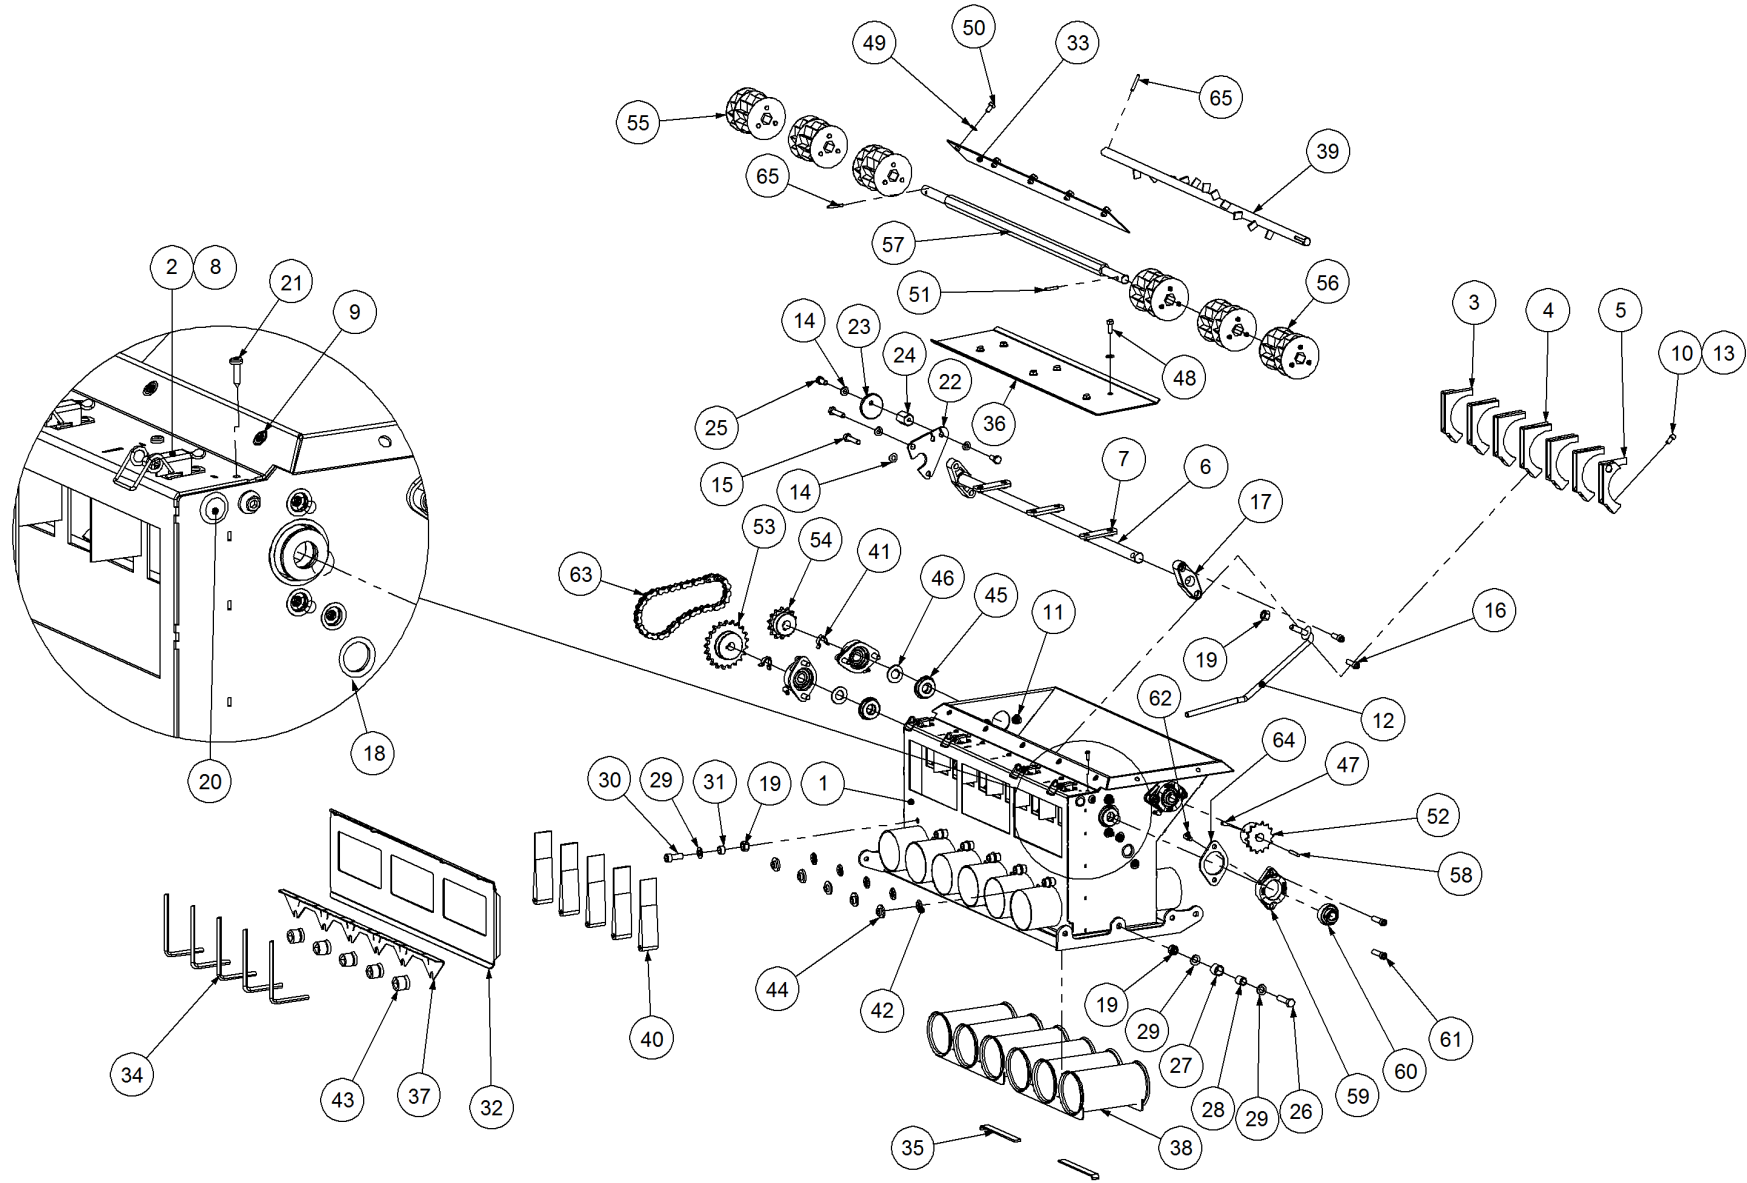

P/N 208600001

Metering Unit Assy - 6 Way (less Bottom Door)

Key	Part Number	Description	Qty	Key	Part Number	Description	Qty
1	208600002	Metering Unit Body - 6 Way	1	38	208600063	Flow Thru Tube	2
2	193020504	Over Centre Clamp	4	39	208600081	Agitator Shaft - 6 Way	1
3	208400128	Spool Divider - LH	1	40	193008851	Vane - Metering Unit	5
4	208400126	Spool Divider	5	41	193003765	Retainer Clip - Sprocket	2
5	208400127	Spool Divider - RH	1	42	193001761	Retainer Clip	5
6	208600055	Cleanout Door Shaft - 6 Way	1	43	208400125	Seal Assy	5
7	030170061	Nut 1/4" UNC Huck	6	44	137308858	Bush 8mm	5
8	094303000	Pop Rivet 1/8" S/Steel	8	45	197161687	Seal 5/8" ID	4
9	030170061	Nut 1/4" UNC Huck	12	46	035316320	Flat Washer 5/8" ID S/Steel	4
10	010106012	Cap Screw 1/4" UNC x 1/2"	9	47	013110613	Grub Screw 1/4" UNC x 1/2"	1
11	030170081	Nut 5/16" UNC Huck	12	48	000060195	Bolt Hex Hd 1/4" UNC x 3/4"	6
12	208400051	Cleanout Door Handle	1	49	035106151	Flat Washer 1/4" ID	13
13	030130061	Nut 1/4" UNC Nyloc	2	50	000060135	Bolt Hex Hd 1/4" UNC x 1/2"	5
14	035108161	Flat Washer 5/16" ID	4	51	090105025	Roll Pin 3/16" x 1"	1
15	000080385	Bolt Hex Hd 5/16" UNC x 1-1/2"	2	52	290000032	Sprocket (Plastic) 1/2" BS x 14T - 5/8" ID	1
16	010208025	Cap Screw 5/16" BSW x 1"	2	53	126132106	Sprocket (Plastic) 1/2" BS x 21T - 5/8" ID	1
17	137308846	Bush	2	54	126131405	Sprocket (Plastic) 1/2" BS x 14T - 5/8" ID	1
18	197192535	O'Ring 3/4" ID x 1" OD x 0.139"	2	55	208400093	Spool Assembly - RH	3
19	030130101	Nut 3/8" UNC Nyloc	9	56	208400092	Spool Assembly - LH	3
20	197000127	Blank Off Plug	2	57	208600065	Spool Shaft - 6 Way	1
21	009408000	Screw 8g x 5/8"	7	58	182047430	Key 4.75 x 4.75 x 30 Lg	1
22	208400062	Chain Tensioner Bracket	1	59	136520300	Bearing Housing	4
23	208400061	Chain Tensioner Block	1	60	135320210	Bearing - 5/8" ID	4
24	208400064	Chain Tensioner Spacer	1	61	010208032	Cap Screw 5/16" BSW x 1-1/4"	8
25	000080195	Bolt Hex Hd 5/16" UNC x 3/4"	2	62	111206675	Grease Nipple 1/4" UNF - 67.5°	4
26	000100385	Bolt Hex Hd 3/8" UNC x 1-1/2"	2	63	125140211	Chain Assy 1/2" AS (35 L + CL)	1
27	208400077	Latch Bearing	2	64	197001626	Gasket (Small) - Bearing	4
28	208400089	Latch Bearing Spacer	2	65	090105032	Roll Pin 3/16" x 1-1/4"	2
29	035110191	Flat Washer 3/8" ID	10				
30	010110025	Cap Screw 3/8" UNC x 1"	6				
31	208400076	Indent Plate Spacer - 4 Way	6				
32	208600110	Inspection Window & Seal	1				
33	208600120	Spool Cover Plate	1				
34	208400101	Vane Handle	5				
35	208400073	Clip - Flow Through Tube	2				
36	208600047	Cleanout Door - 6 Way	1				
37	208600064	Indent Plate - Vane Lever - 6 Way	1