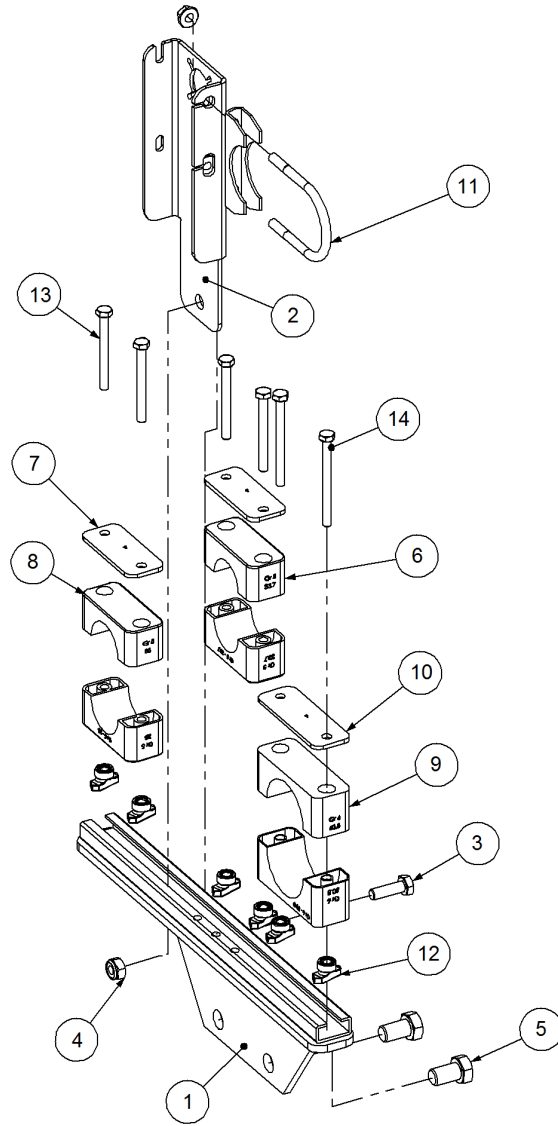

P/N 291600005 Dispatch Kit - Ground Drive

Key	Part Number	Description	Qty
1	235600011	Hose Holder 6 Way	2
2	116503080	Electric Scales	1
3	198691208	Operator's Manual	1
4	199005011	Spray Can - Green	1
5	OZ300C	Ozspray Industry Grade 300gm Aerosol	1
6	193003765	Retainer Clip - Sprocket	1
7	208400034	Metering Unit Blank-Off 100%	6
8	208400033	Metering Unit Blank-Off 66%	6
9	208400032	Metering Unit Blank-Off 33%	6
10	208600058	Metering Unit Blank Off (Canola) LH	3
11	208600060	Metering Unit Blank Off (Canola) RH	3
12	126131405	Sprocket (Plastic) 1/2" BS x 14T - 5/8" ID	1
13	126132106	Sprocket (Plastic) 1/2" BS x 21T - 5/8" ID	1
14	290000032	Sprocket (Plastic) 1/2" BS x 14T - 5/8" ID	1
15	290000031	Sprocket (Plastic) 1/2" BS x 14T - 3/4" ID	1
16	197809005	Weighing Container	1
17	197959535	Blank Off Sponge	9
18	208400045	Crank Handle - Short	1
19	208400095	Crank Handle	1
20	208076050	Air Restrictor	3
21	233260120	Hyd Hose & Electrical Connector Assy	1
22	159424400	Filter Element suits Anti Cavity Manifold - Blower Kit	1

Key	Part Number	Description	Qty