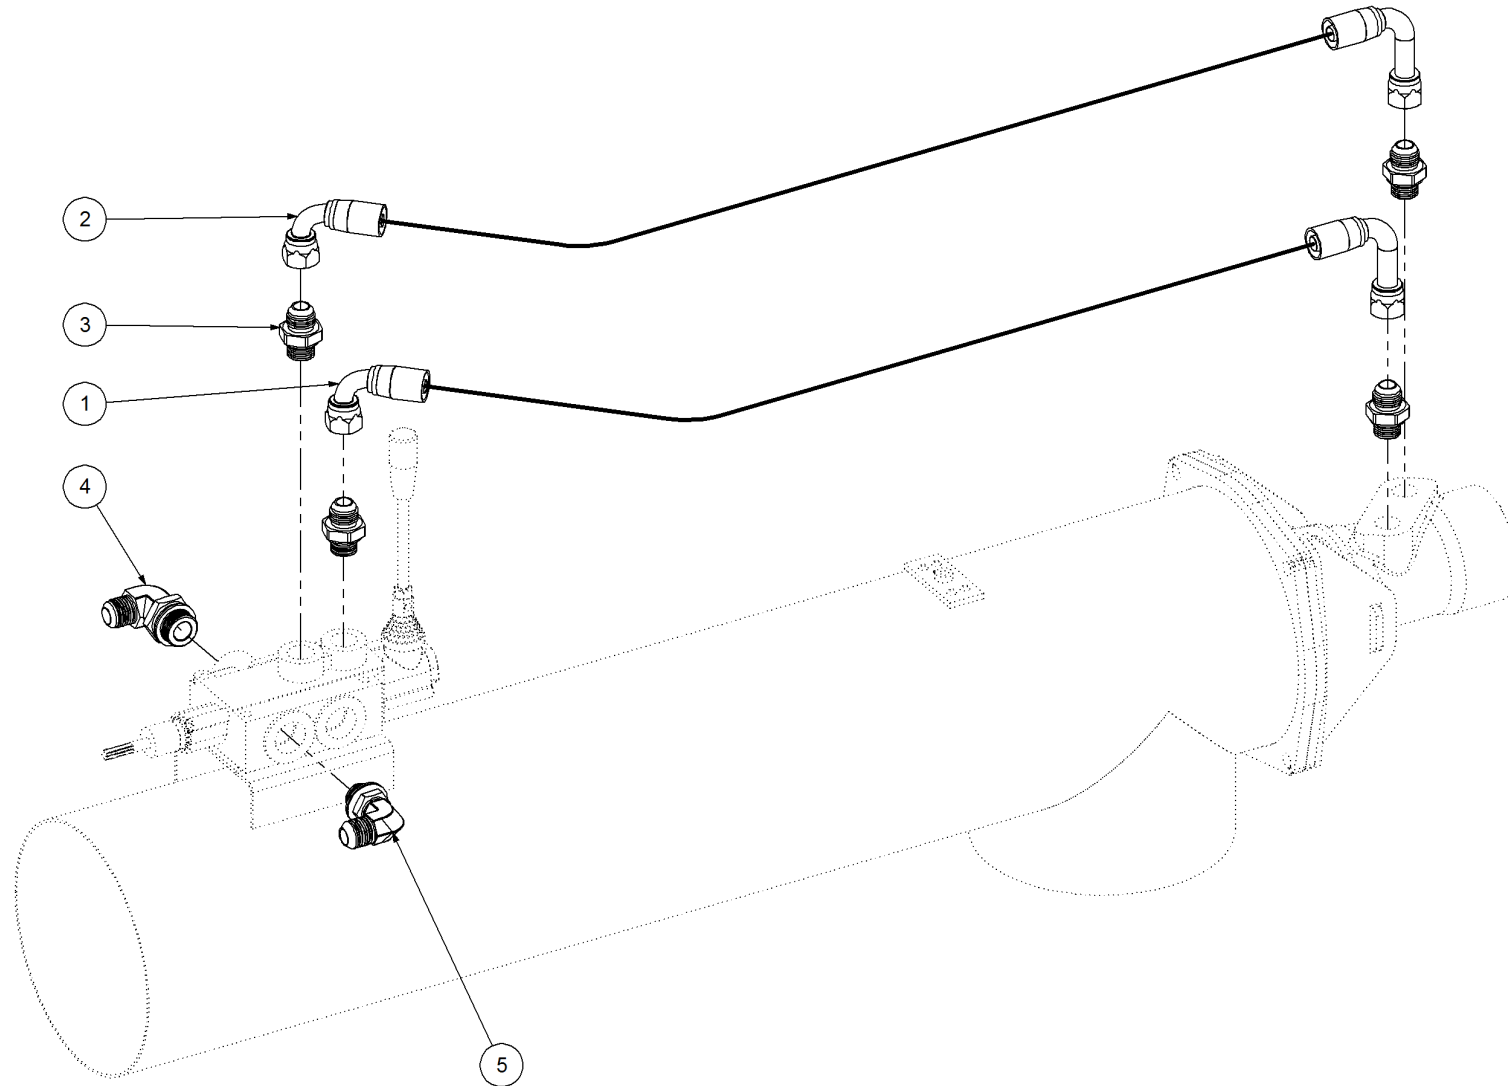

P/N 151600035

Hydraulic Hose & Fittings Kit

Key	Part Number	Description	Qty
1	151600033	Hyd Hose 1/2" DWB x 1000 Lg	1
2	151600034	Hyd Hose 1/2" DWB x 1100 Lg	1
3	15210F4OMX-S	Fitting - Connector 7/8" JicM x 1/2" BspM	4
4	15210-12C4OMX-S	Fitting - Elbow 90° 7/8" JicM x 3/4" BspM	1
5	15210C4OMX-S	Fitting - Elbow 90° 7/8" JicM x 1/2" BspM	1

Key	Part Number	Description	Qty