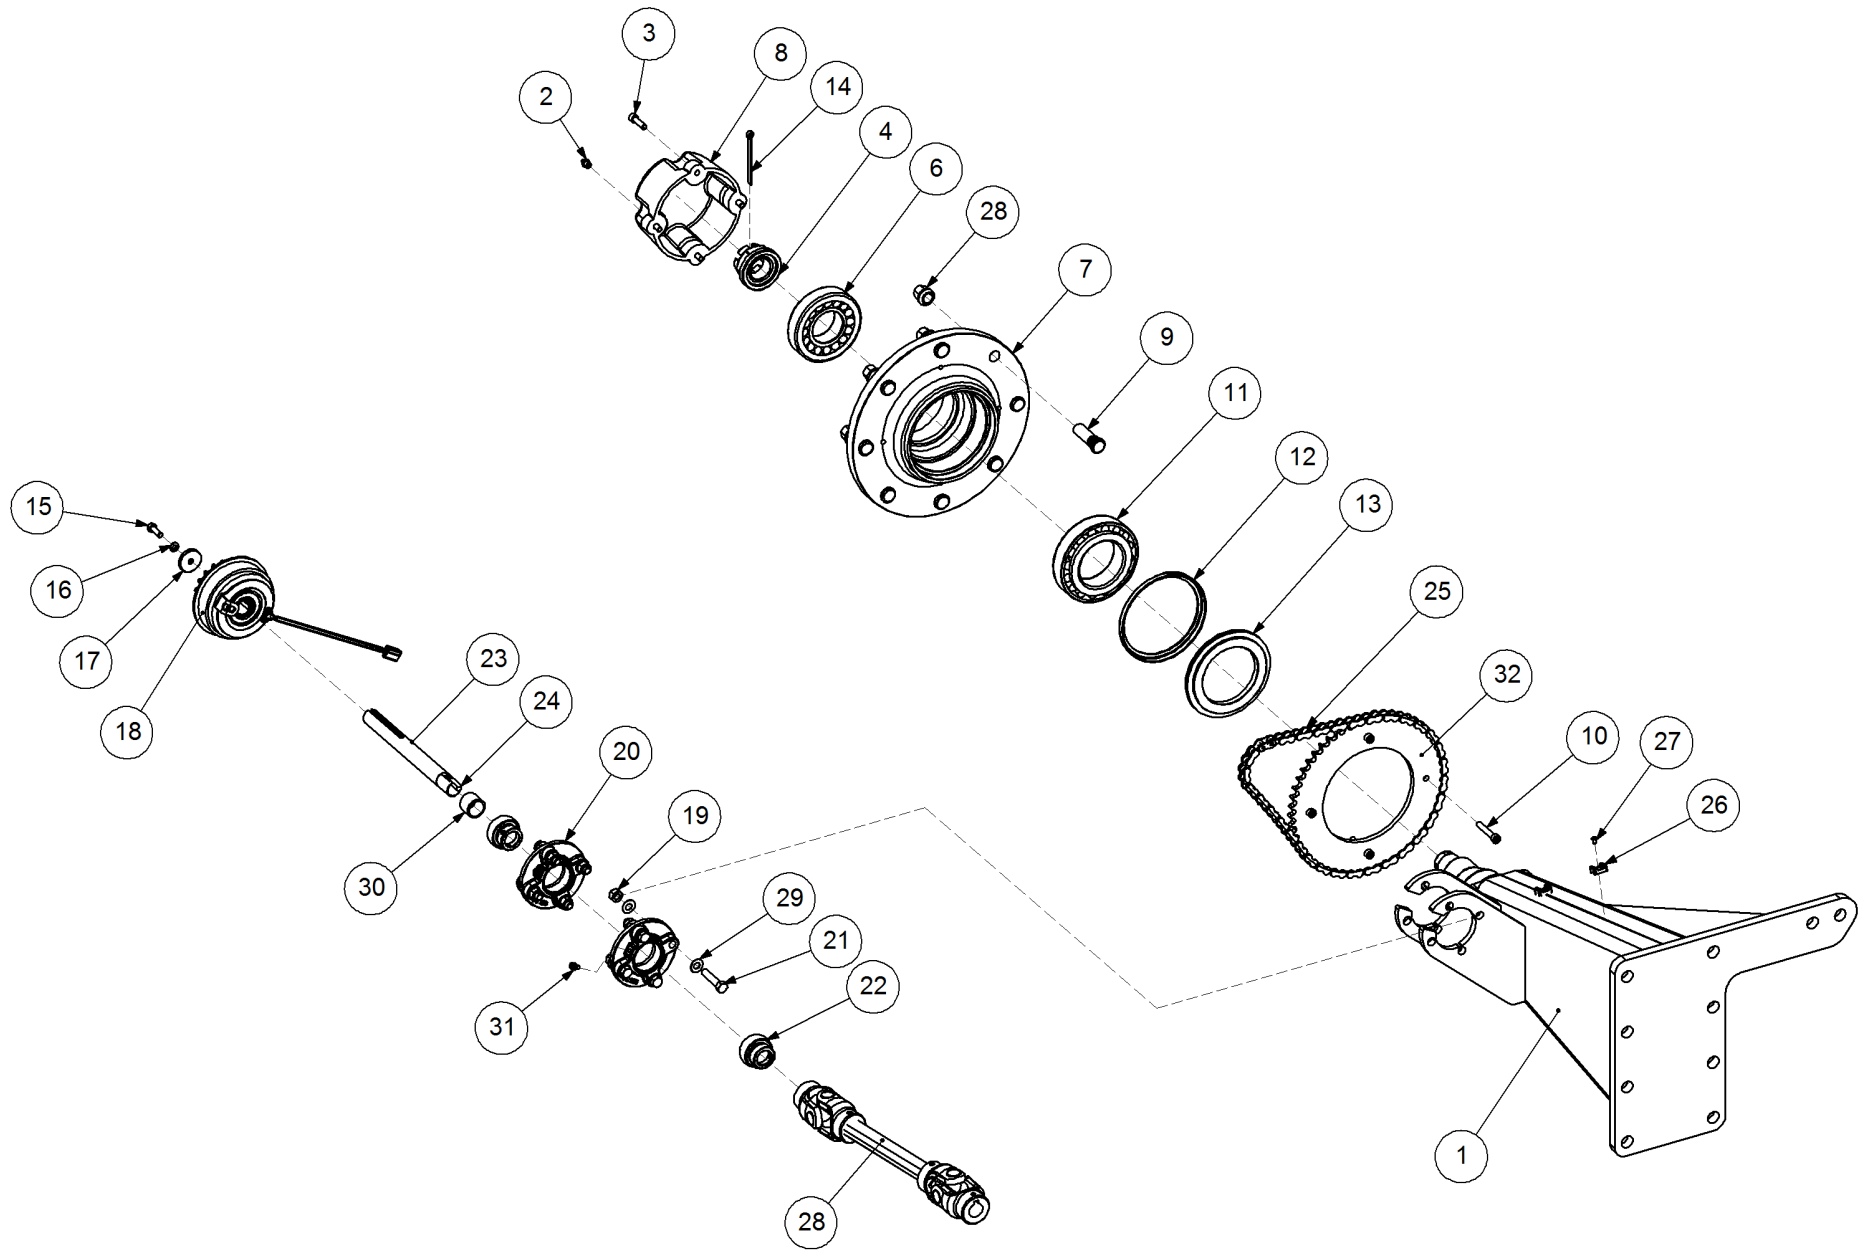

Key	Part Number	Description	Qty
-----	-------------	-------------	-----

**P/N 242900000 Axle Hub & Stub - Drive - 6.5T (8 stud) x 3.0m**

Key	Part Number	Description	Qty
1	242900001	Axle - Drive	1
2	111103000	Grease Nipple 1/8" BSP	1
3	060108030	Cap Screw M8 x 30	4
4	249092002	Axle Nut 1-1/2"	1
5	080161801	Wheel Nut M18	8
6	135030311	Bearing Tapered Roller 55 ID	1
7	139092006	Hub - 8 stud	1
8	139092007	Grease Cap	1
9	056180600	Wheel Stud M18	8
10	060108050	Cap Screw M8 x 50	4
11	135032216	Bearing Tapered Roller 80 ID	1
12	139092009	Wear Ring	1
13	139092008	Seal 100 ID	1
14	092206080	Split Pin 6.3 Dia x 80	1
15	000080255	Bolt Hex Hd 5/16" UNC x 1"	1
16	036108000	Spring Washer 5/16" ID	1
17	290000002	Retainer Washer	1
18	115005314	Electric Clutch w/- 18T Sprocket	1
19	030130111	Nut 7/16" UNC Nyloc	8
20	136220500	Bearing Housing - 4 Bolt	2
21	000110505	Bolt Hex Hd 7/16" UNC x 2" UNC	8
22	135520525	Bearing - 1" ID	2
23	290000003	Clutch Shaft	1
24	182070830	Key 7 x 8 x 30 Lg	1
25	249063000	Chain 5/8" Simplex O'ring	1
26	115001512	Cable Clamp	2
27	094105000	Pop Rivet 3/16" Steel	2
28	131210490	Drive Shaft & Universal	1
29	035108161	Flat Washer 5/16" ID	16
30	240000000	Bush	1
31	111206450	Grease Nipple 1/4" UNF - 45°	2
32	249150543	Sprocket Plate 5/8" BS x 54T	1