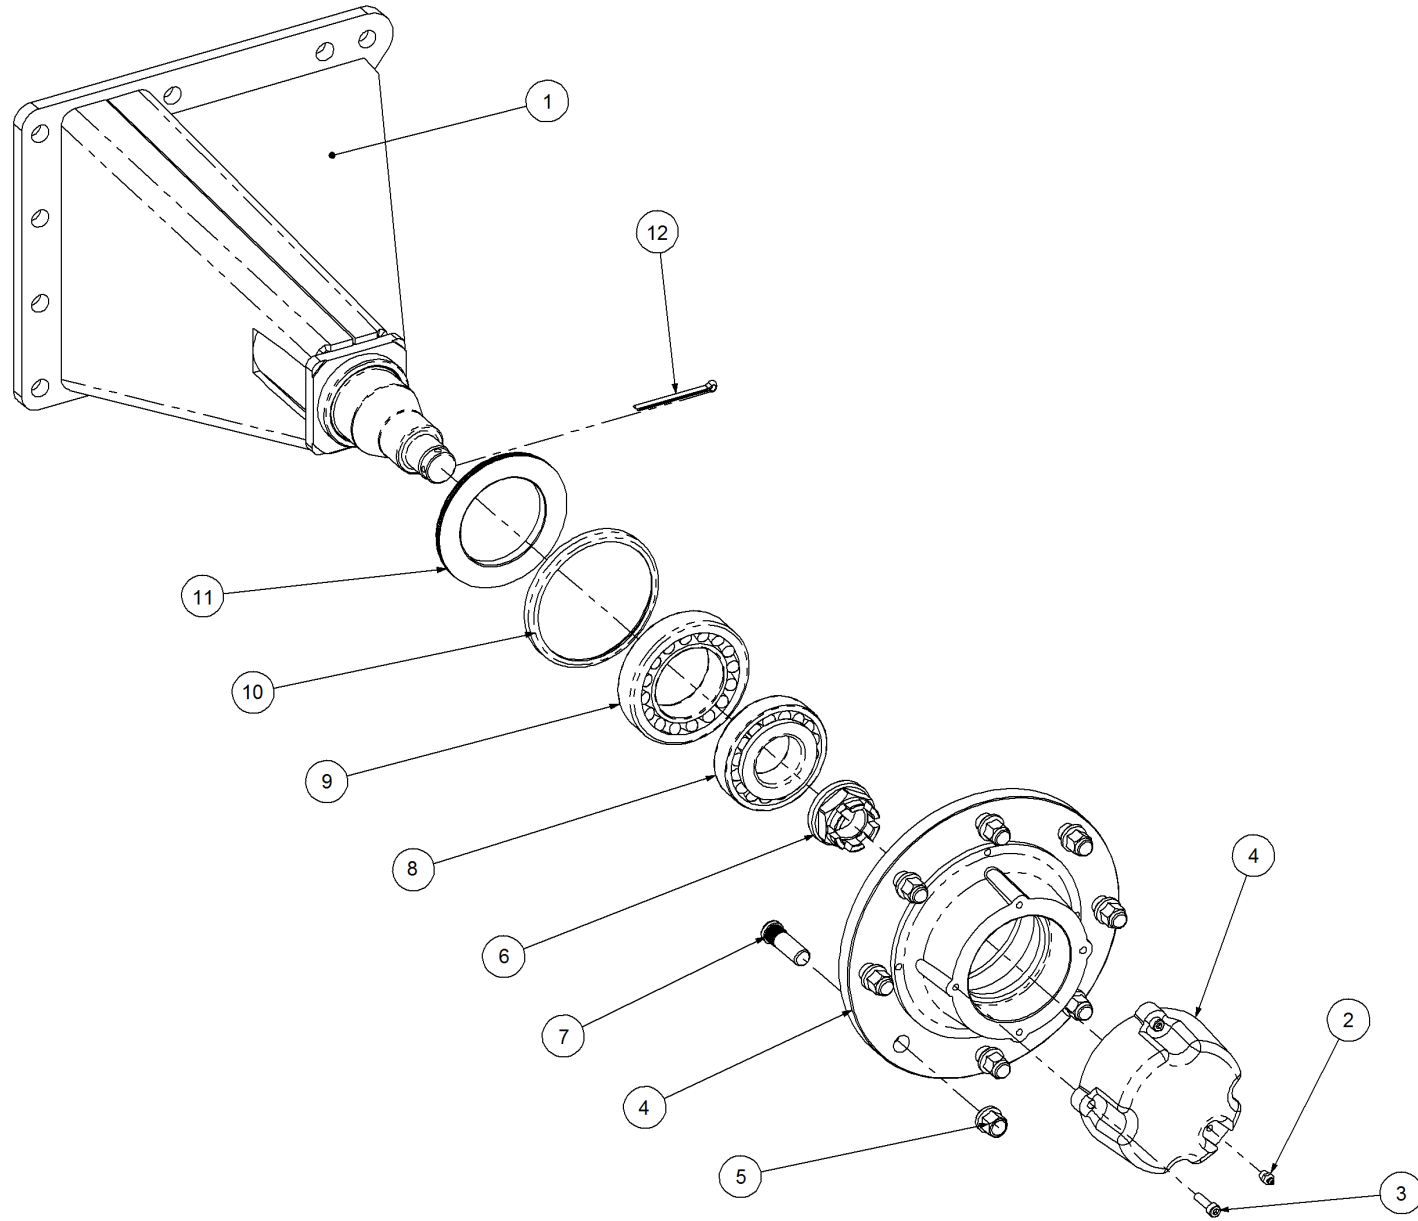

P/N 243124000

Axle Hub & Stub - Lazy - 6.5T (8 stud) x 3.0m

Key	Part Number	Description	Qty
1	243124001	Axle WA - Lazy - 6.5T (8 stud)	1
2	111103000	Grease Nipple 1/8" BSP	1
3	060108030	Cap Screw M8 x 30	4
4	249092006	Hub & Cap - 6.5T (8 stud) - Painted	1
5	080161801	Wheel Nut M18	8
6	249092002	Axle Nut 1-1/2"	1
7	056180600	Wheel Stud M18	8
8	135030311	Bearing Tapered Roller 55 ID	1
9	135032216	Bearing Tapered Roller 80 ID	1
10	139092009	Wear Ring	1
11	139092008	Seal 100 ID	1
12	092206080	Split Pin 6.3 Dia x 80	1

Key	Part Number	Description	Qty