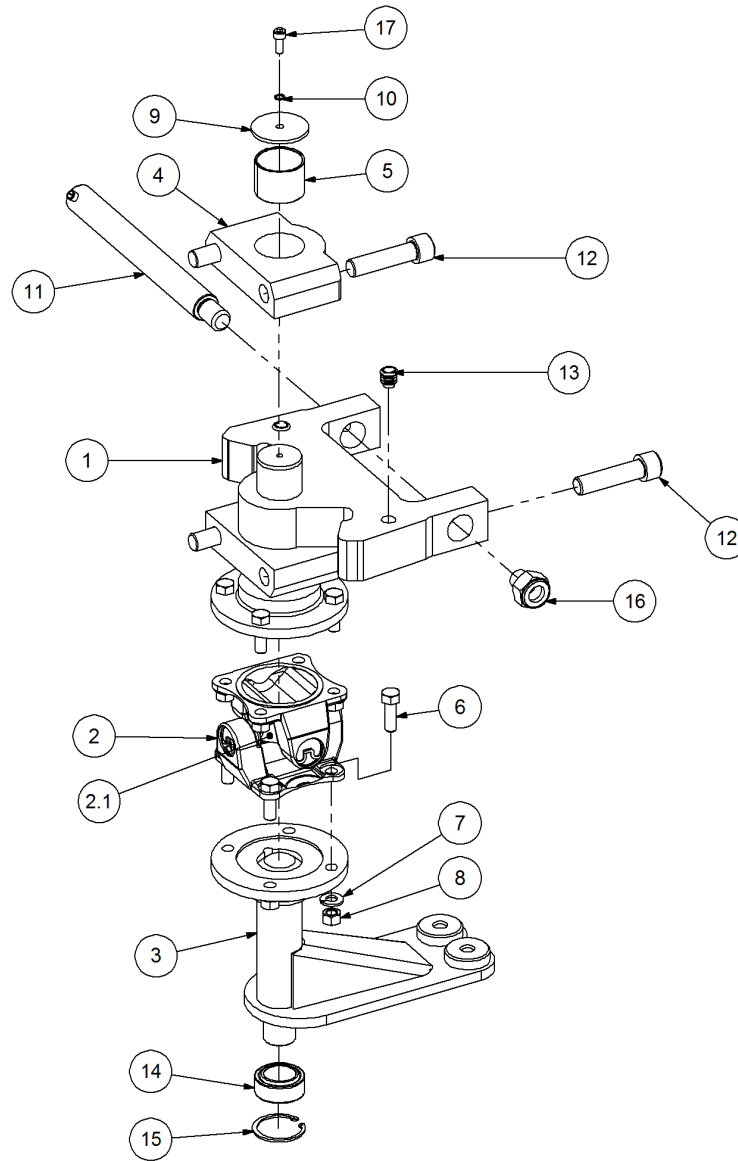

P/N 230605101 Steering Yoke Assy

P/N 230605101 Steering Yoke Assy

Key	Part Number	Description	Qty	Key	Part Number	Description	Qty
1	230605109	Bearing Assy	1				
2	230131000	Universal Assy	1				
2.1	230131003	Universal Cross	1				
3	230605102	Bottom Shaft	1				
4	214602031	Bearing Block	1				
5	137131025	Bush Teflon 50 ID x 40 Lg	1				
6	000130385	Bolt Hex Hd 1/2" UNC x 1-1/2"	8				
7	036113000	Spring Washer 1/2" ID	8				
8	030110131	Nut 1/2" UNC	8				
9	230605108	Top Cover	1				
10	086108000	Spring Washer 8 ID	1				
11	230605110	Pull Pin	1				
12	061120080	Cap Screw M20 x 80	4				
13	195000003	End Stop	2				
14	137403501	Bearing Spherical 35 ID	1				
15	098205500	Circlip Internal 55mm	1				
16	080122400	Nut M24 Nyloc	1				
17	060108020	Cap Screw M8 x 20	1