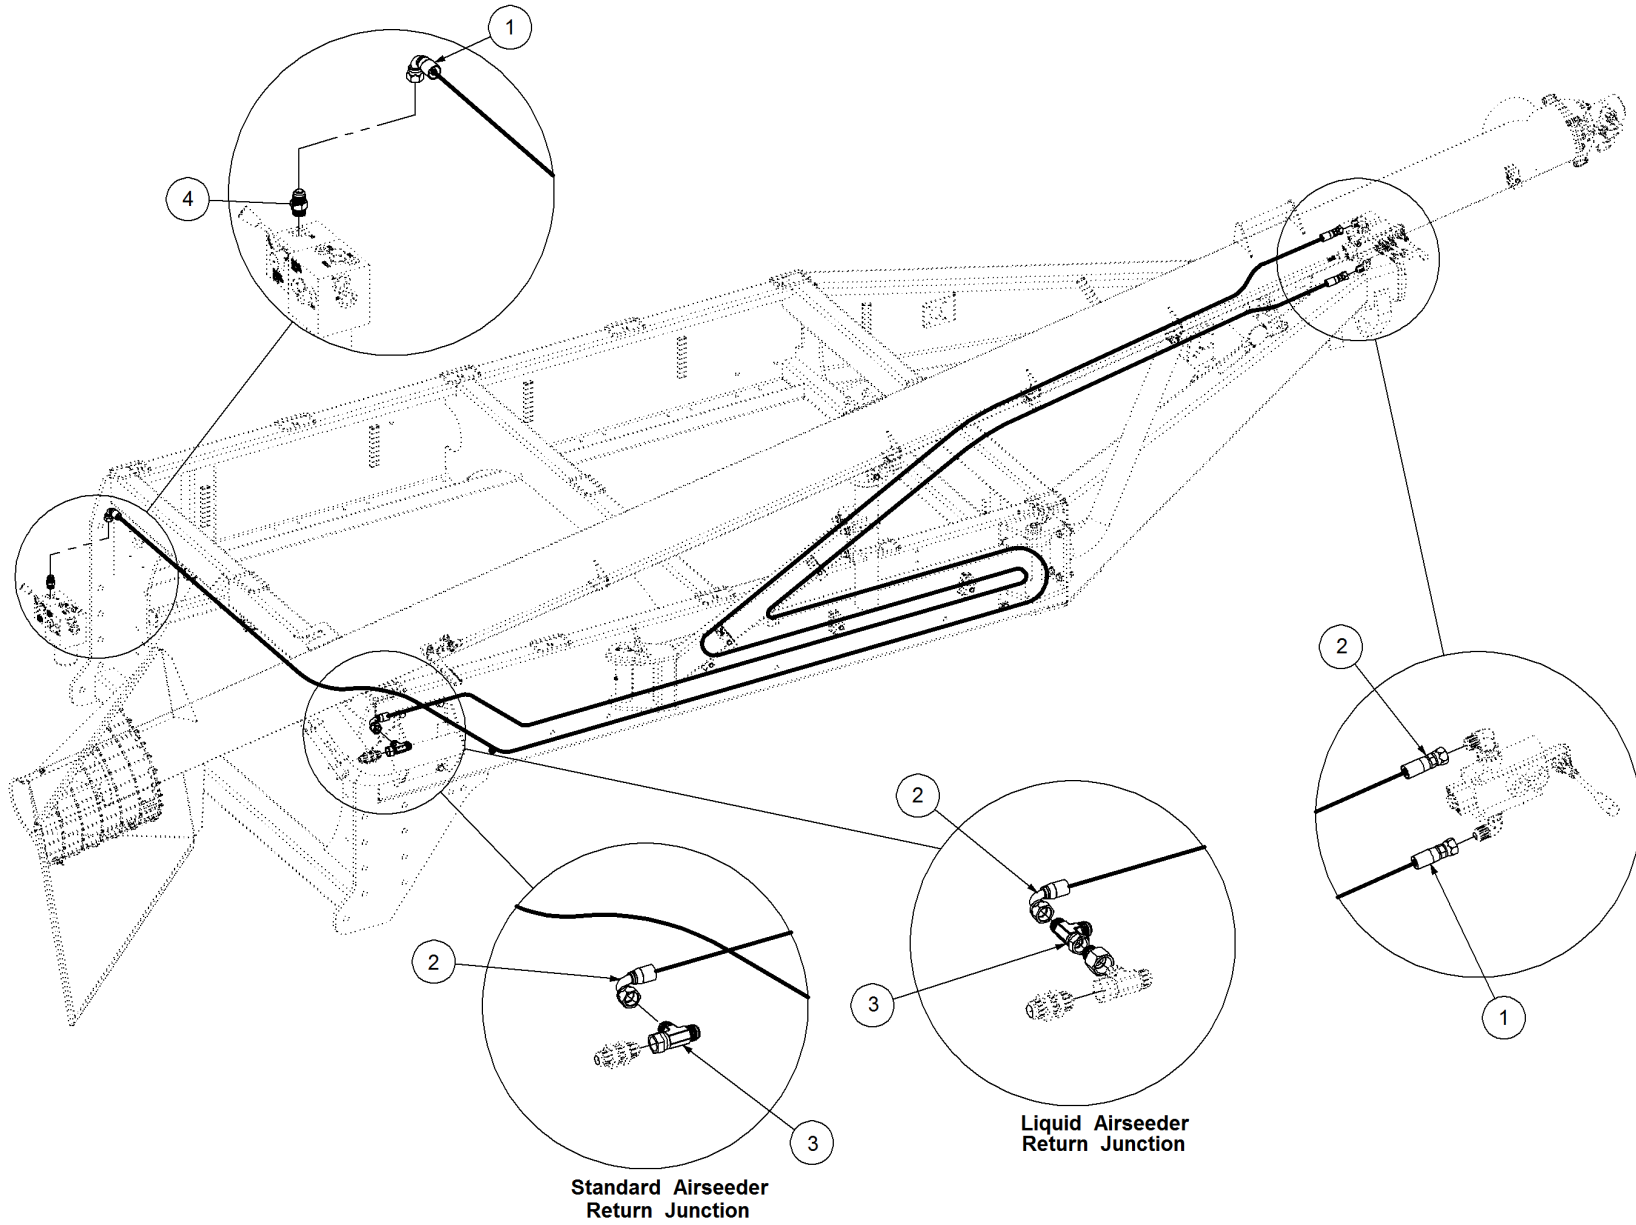

P/N 150000059

Hydraulic Hose & Fittings Kit

Key	Part Number	Description	Qty
1	150000048	Hyd Hose 1/2" DWB x 10800 Lg	1
2	150000049	Hyd Hose 1/2" DWB x 9000 Lg	1
3	15212R6X-S	Fitting - Tee 1-1/16" JicM x 1-1/16" JicM x 1-1/16" JicF	1
4	15210F5OX-S	Fitting - Connector 7/8" JicM x 7/8" UnoM	1
5	PSG32	Spiral Guard	1

Key	Part Number	Description	Qty