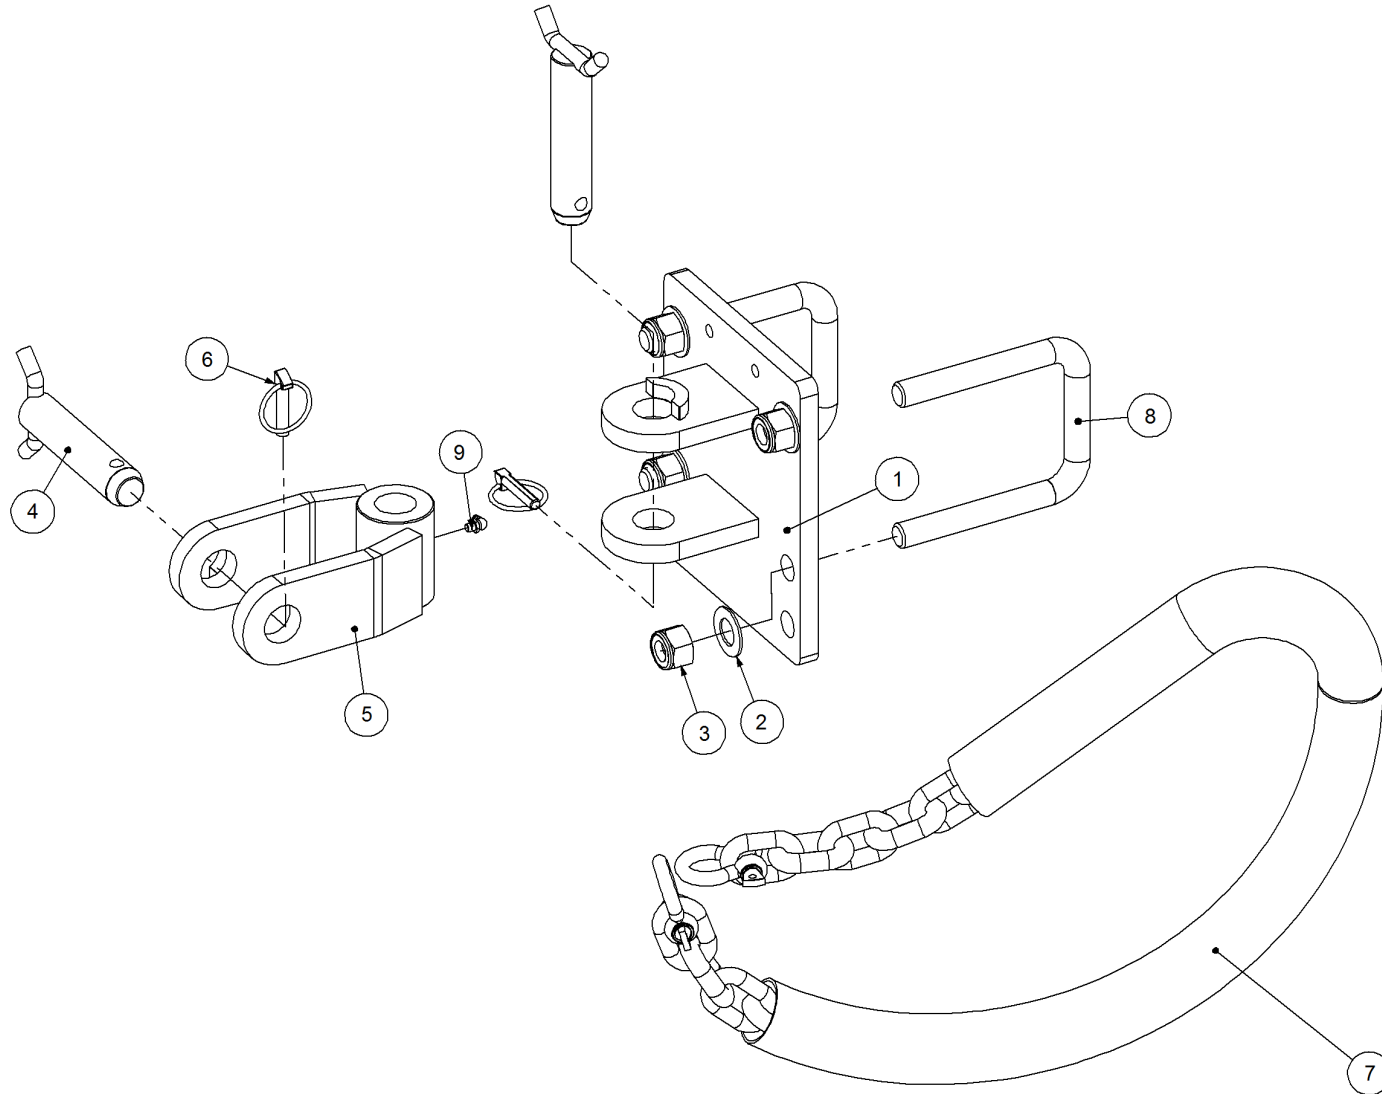

P/N 233260100 Universal Hitch Assy w/- U Bolts

Key	Part Number	Description	Qty
1	233260141	Universal Pull	1
2	085120000	Flat Washer 20 ID	4
3	080122000	Nut M20 Nyloc	4
4	233260117	Hitch Pin	2
5	233330165	Clevis	1
6	095110036	Lynch Pin 3/8"	2
7	230603025	Safety Chain Assy	1
8	073100100	U Bolt M20 suits 100 x 100 RHS	2
9	111206900	Grease Nipple 1/4" UNF - 90°	1

Key	Part Number	Description	Qty