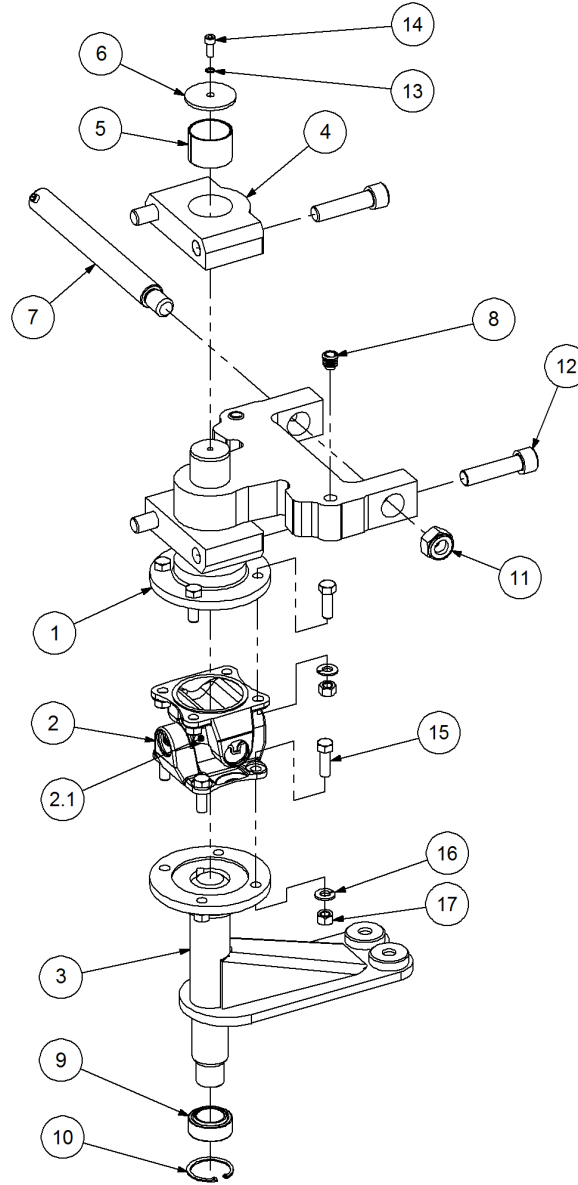

P/N 230605115 Steering Yoke Assy - Xtra Steer

P/N 230605115 Steering Yoke Assy - Xtra Steer

Key	Part Number	Description	Qty
1	230605120	Bearing Assy - Xtra Steer	1
2	230131000	Universal Assy	1
2.1	230131003	Universal Cross	1
3	230605116	Bottom Shaft - Xtra Steer	1
4	214602031	Bearing Block	1
5	137131025	Bush Teflon 50 ID x 40 Lg	1
6	230605108	Top Cover	1
7	230605110	Pull Pin	1
8	195000003	End Stop	2
9	137403501	Bearing Spherical 35 ID	1
10	098205500	Circlip Internal 55mm	1
11	080122400	Nut M24 Nyloc	1
12	061120080	Cap Screw M20 x 80	4
13	086108000	Spring Washer 8 ID	1
14	060108020	Cap Screw M8 x 20	1
15	000130385	Bolt Hex Hd 1/2" UNC x 1-1/2"	8
16	036113000	Spring Washer 1/2" ID	8
17	030110131	Nut 1/2" UNC	8

Key	Part Number	Description	Qty