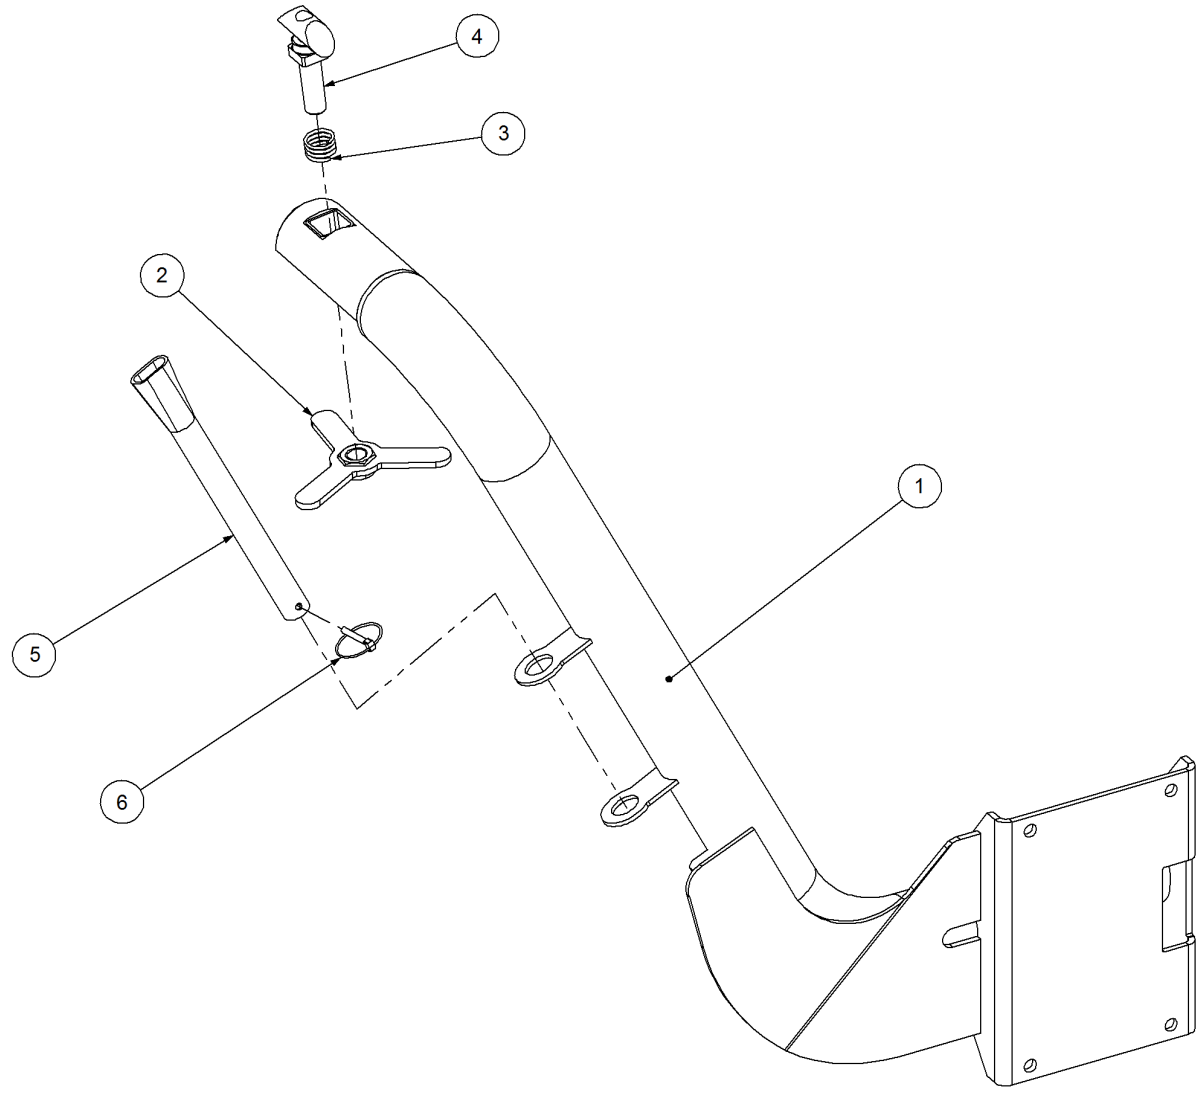

P/N 260903040

Rear Mount Arm - LH

Key	Part Number	Description	Qty
1	260903041	Rear Mount - LH	1
2	260902312	Handle	1
3	260902318	Spring - Compression 22.5 ID	1
4	260902320	T Bolt	1
5	260902315	Handle Extension	1
6	095106000	Lynch Pin 6mm	1

Key	Part Number	Description	Qty