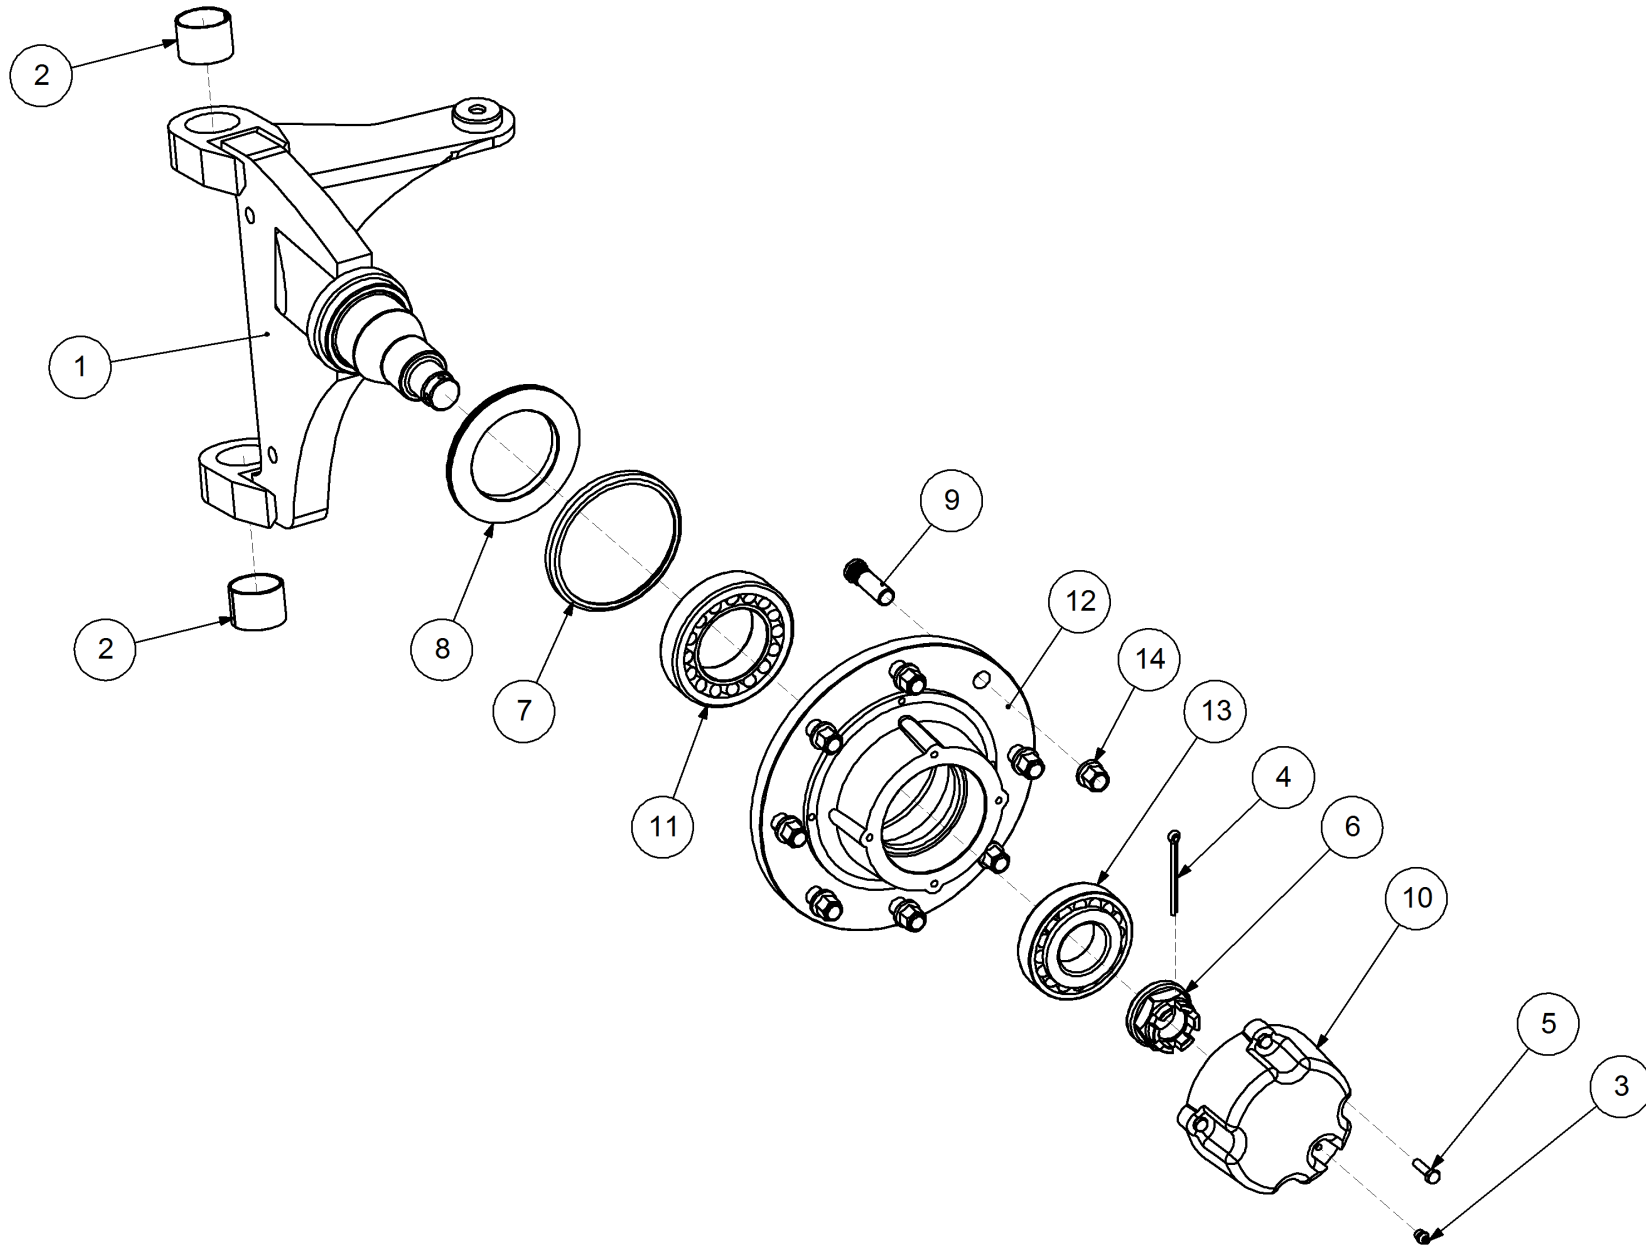

P/N 230123010 Stub Axle Assy - 12000 RH

Key	Part Number	Description	Qty
1	230123011	Stub Axle - 12000 RH	1
2	137131025	Bush Teflon 50 ID x 40 Lg	2
3	111103000	Grease Nipple 1/8" BSP	1
4	092206080	Split Pin 6.3 Dia x 80	1
5	050080308	Bolt Hex Hd M8 x 30	4
6	249092002	Axle Nut 1-1/2"	1
7	139092009	Wear Ring	1
8	139092008	Seal 100 ID	1
9	056180600	Wheel Stud M18	9
10	139092007	Grease Cap	1
11	135032216	Bearing Tapered Roller 80 ID	1
12	139092006	Hub - 8 stud	1
13	135030311	Bearing Tapered Roller 55 ID	1
14	080161801	Wheel Nut M18	8

Key	Part Number	Description	Qty