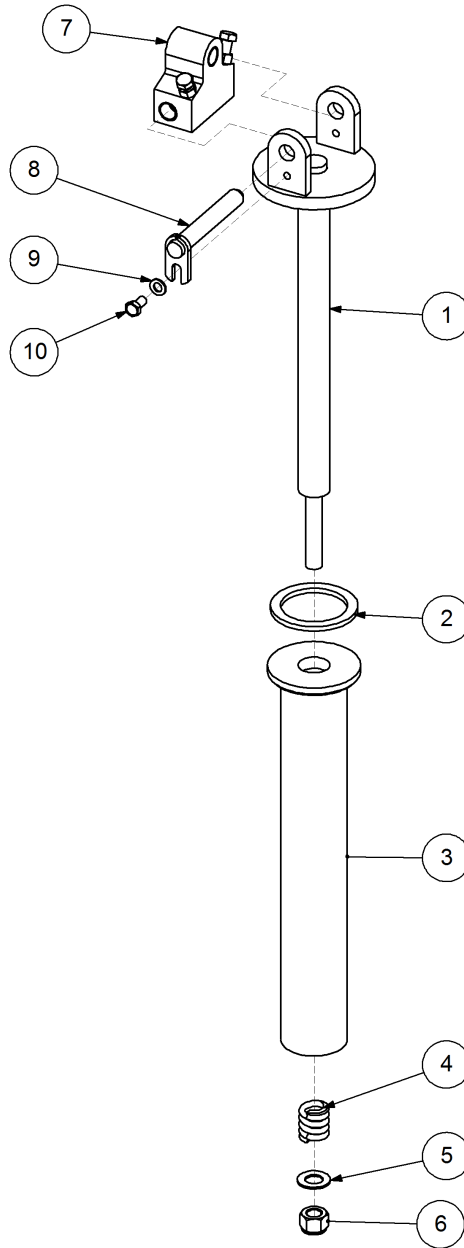

P/N 260902220 Auger Centre Pivot - RH

P/N 260902220

Auger Centre Pivot - RH

Key	Part Number	Description	Qty
1	260902060	Support Shaft	1
2	193100766	Brake Disc	1
3	260902064	Support Sleeve	1
4	124105708	Spring - Compression	1
5	035119380	Flat Washer 3/4" ID	1
6	030130191	Nut 3/4" UNC Nyloc	1
7	260902129	Support Block	1
8	260902142	Centre Pivot Pin	1
9	085110000	Flat Washer 10 ID	1
10	050100208	Bolt Hex Hd M10 x 20	1

Key	Part Number	Description	Qty