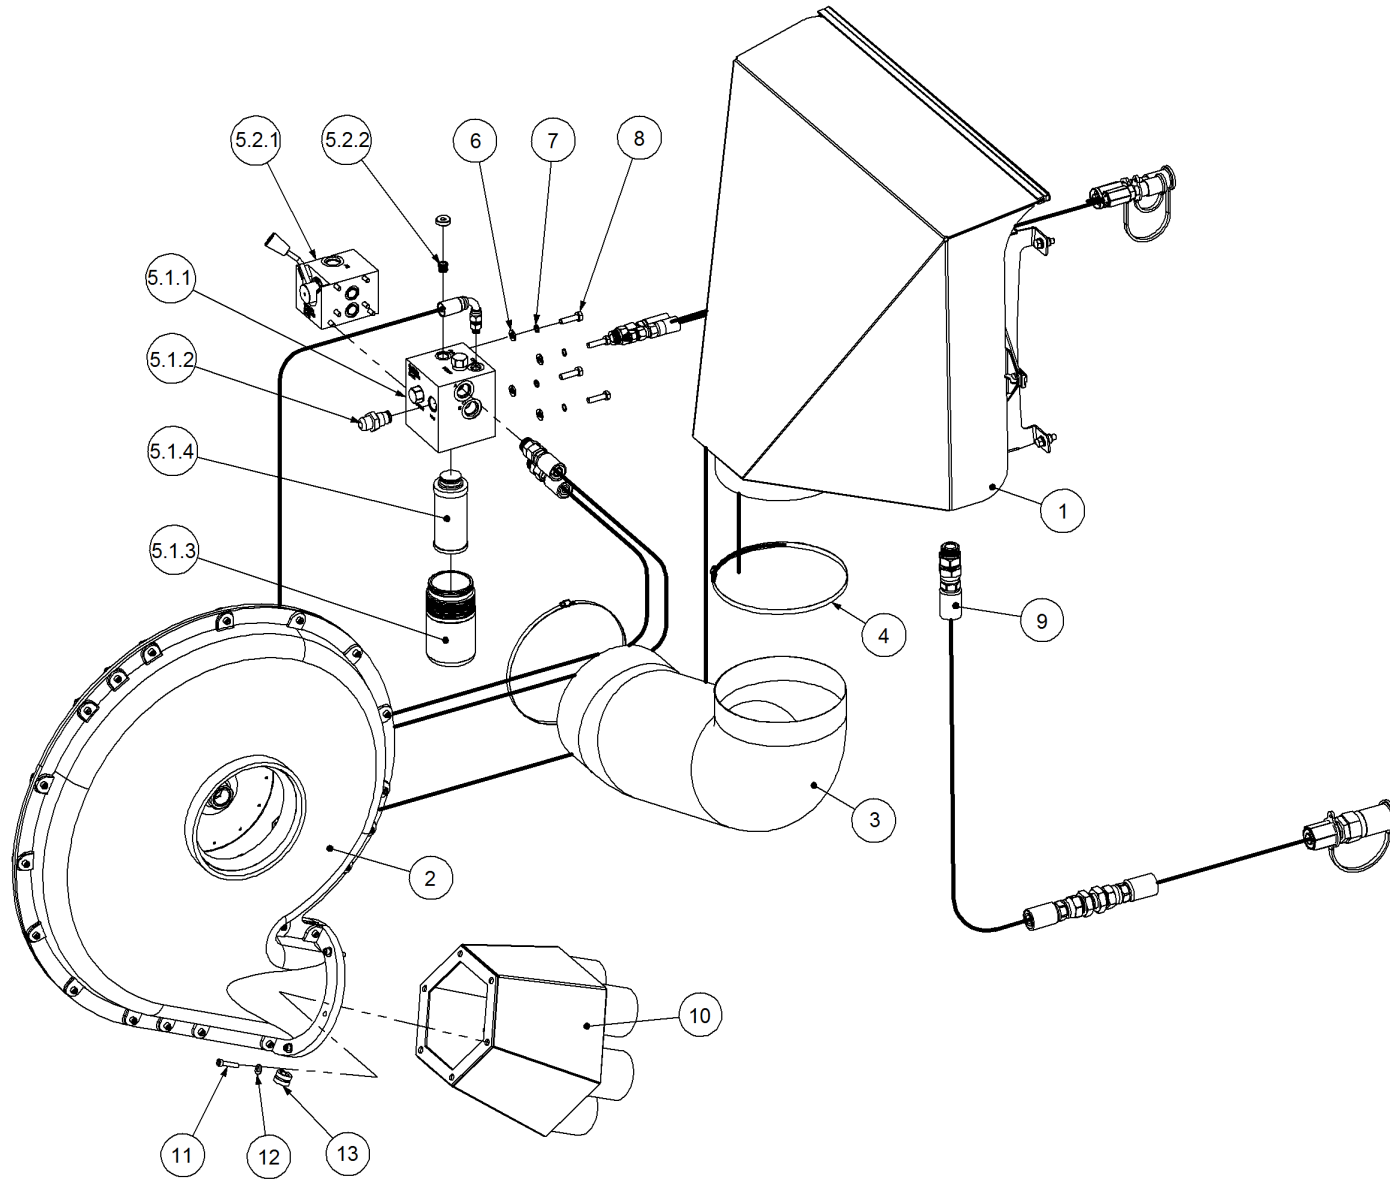

P/N 250000102 Blower Kit - Volvo w/- Diverter Valve

Key	Part Number	Description	Qty	Key	Part Number	Description	Qty
1	205600010	Cooler Assy	1				
2	250902003	Blower - Volvo (90 Deg)	1				
3	205001000	Hose - 8" Nyladuct	1				
4	101178229	Hose Clamp - 178 - 229	2				
5	254000006	Anti Cavity Manifold & Diverter Valve	1				
5.1	254000002	Anti Cavity Manifold	1				
5.1.1	161000003	Anti Cavity Manifold	1				
5.1.2	161000005	HI-VT Indicator	1				
5.1.3	254000001	Filter Bowl	1				
5.1.4	159424400	Filter Element suits Anti Cavity Manifold - Blower Kit	1				
5.2	254000003	Diverter Valve	1				
5.2.1	161000004	Diverter Valve 6 Bolt Version	1				
5.2.2	013451313	Fitting - Plug 1/4" BspM	1				
6	085108000	Flat Washer 8 ID	4				
7	086108000	Spring Washer 8 ID	4				
8	050080308	Bolt Hex Hd M8 x 30	4				
9	150000042	Hydraulic Hose & Fittings Kit	1				
10	259602000	Blower Outlet - 6 Outlet	1				
11	010106032	Cap Screw 1/4" UNC x 1-1/4"	6				
12	035106151	Flat Washer 1/4" ID	6				
13	115001351	Cable Clamp 18mm	1