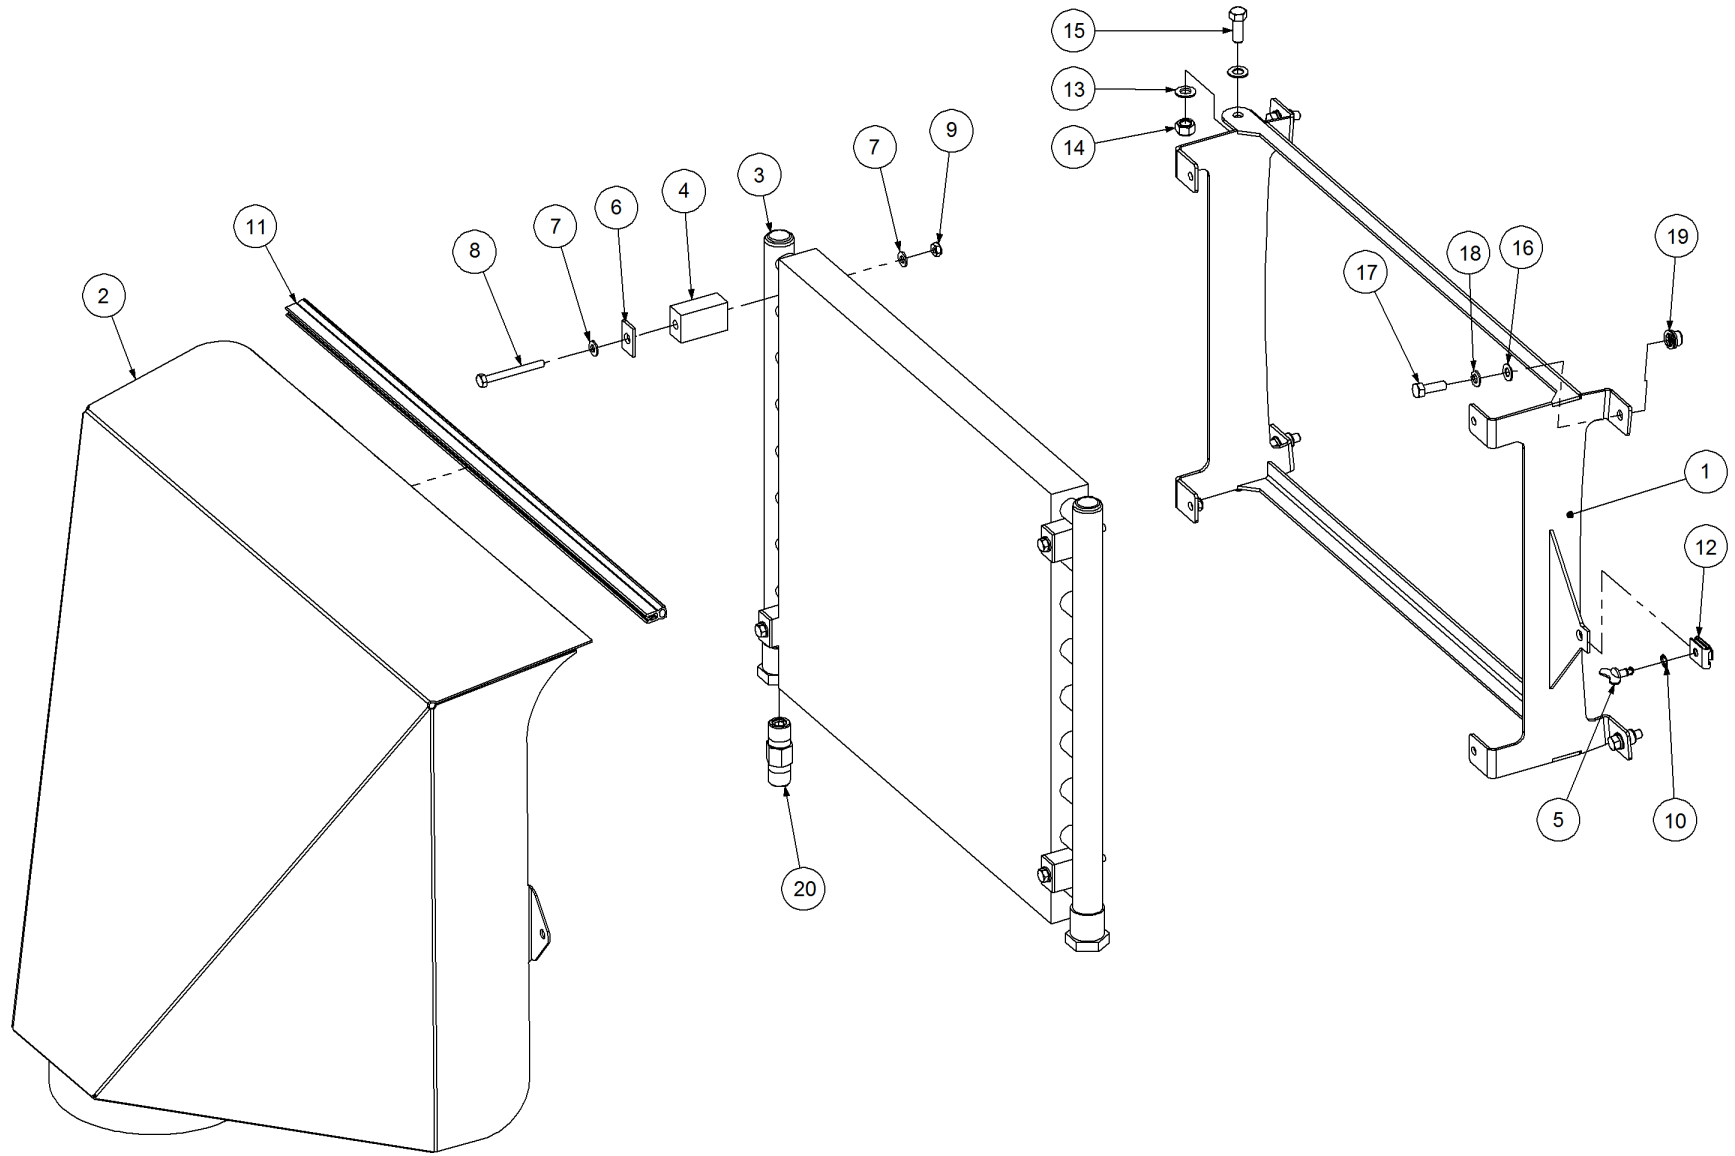

P/N 205600010 Cooler Assy

P/N 205600010 Cooler Assy

Key	Part Number	Description	Qty
1	205603001	Cooler Mount	1
2	205600001	Cooler Shroud	1
3	163109241	Oil Cooler	1
4	197203050	Rubber Cooler Mount	4
5	067852260	Wing Hd Stud -1/4 Turn Fastener	1
6	203154007	Spacer Washer	4
7	035106151	Flat Washer 1/4" ID	8
8	000060635	Bolt Hex Hd 1/4" UNC x 2-1/2"	4
9	030130061	Nut 1/4" UNC Nyloc	4
10	067853420	Retainer -1/4 Turn Fastener	1
11	205600006	Rubber Seal	1
12	067854101	Receptacle -1/4 Turn Fastener	1
13	035110191	Flat Washer 3/8" ID	4
14	030130101	Nut 3/8" UNC Nyloc	2
15	000100255	Bolt Hex Hd 3/8" UNC x 1"	2
16	035108161	Flat Washer 5/16" ID	4
17	000080255	Bolt Hex Hd 5/16" UNC x 1"	4
18	036108000	Spring Washer 5/16" ID	4
19	030170081	Nut 5/16" UNC Huck	4
20	200122350	Relief Valve	1

Key	Part Number	Description	Qty