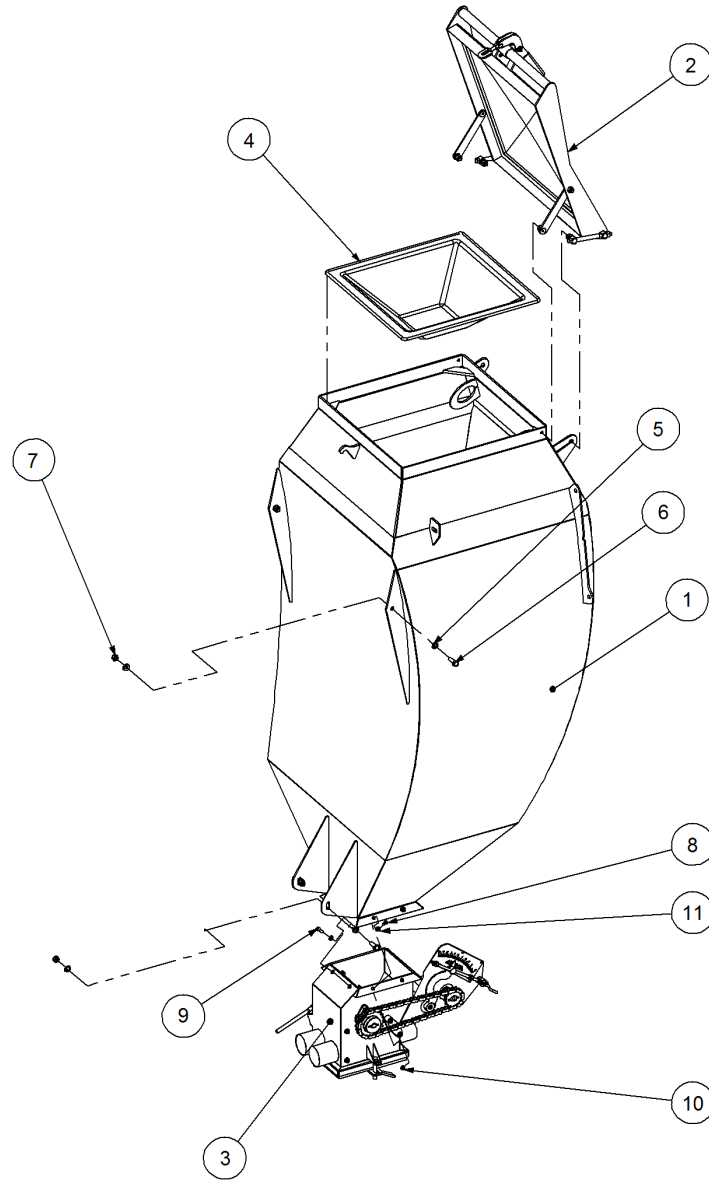

P/N 201450252 SSB Sub Assembly - 450L 2 Way Ground Drive

Key	Part Number	Description	Qty
1	201450001	Small Seeds Box - 450L	1
2	203150000	Lid Assy - Medium	1
3	208202000	Metering Unit SSB - 2 Way Ground Drive	1
4	203155001	Wire Basket	1
5	085110000	Flat Washer 10 ID	8
6	050100308	Bolt Hex Hd M10 x 30	4
7	080121000	Nut M10 Nyloc	4
8	010106012	Cap Screw 1/4" UNC x 1/2"	6
9	010106019	Cap Screw 1/4" UNC x 3/4"	2
10	030110061	Nut 1/4" UNC	6
11	035106151	Flat Washer 1/4" ID	8

Key	Part Number	Description	Qty