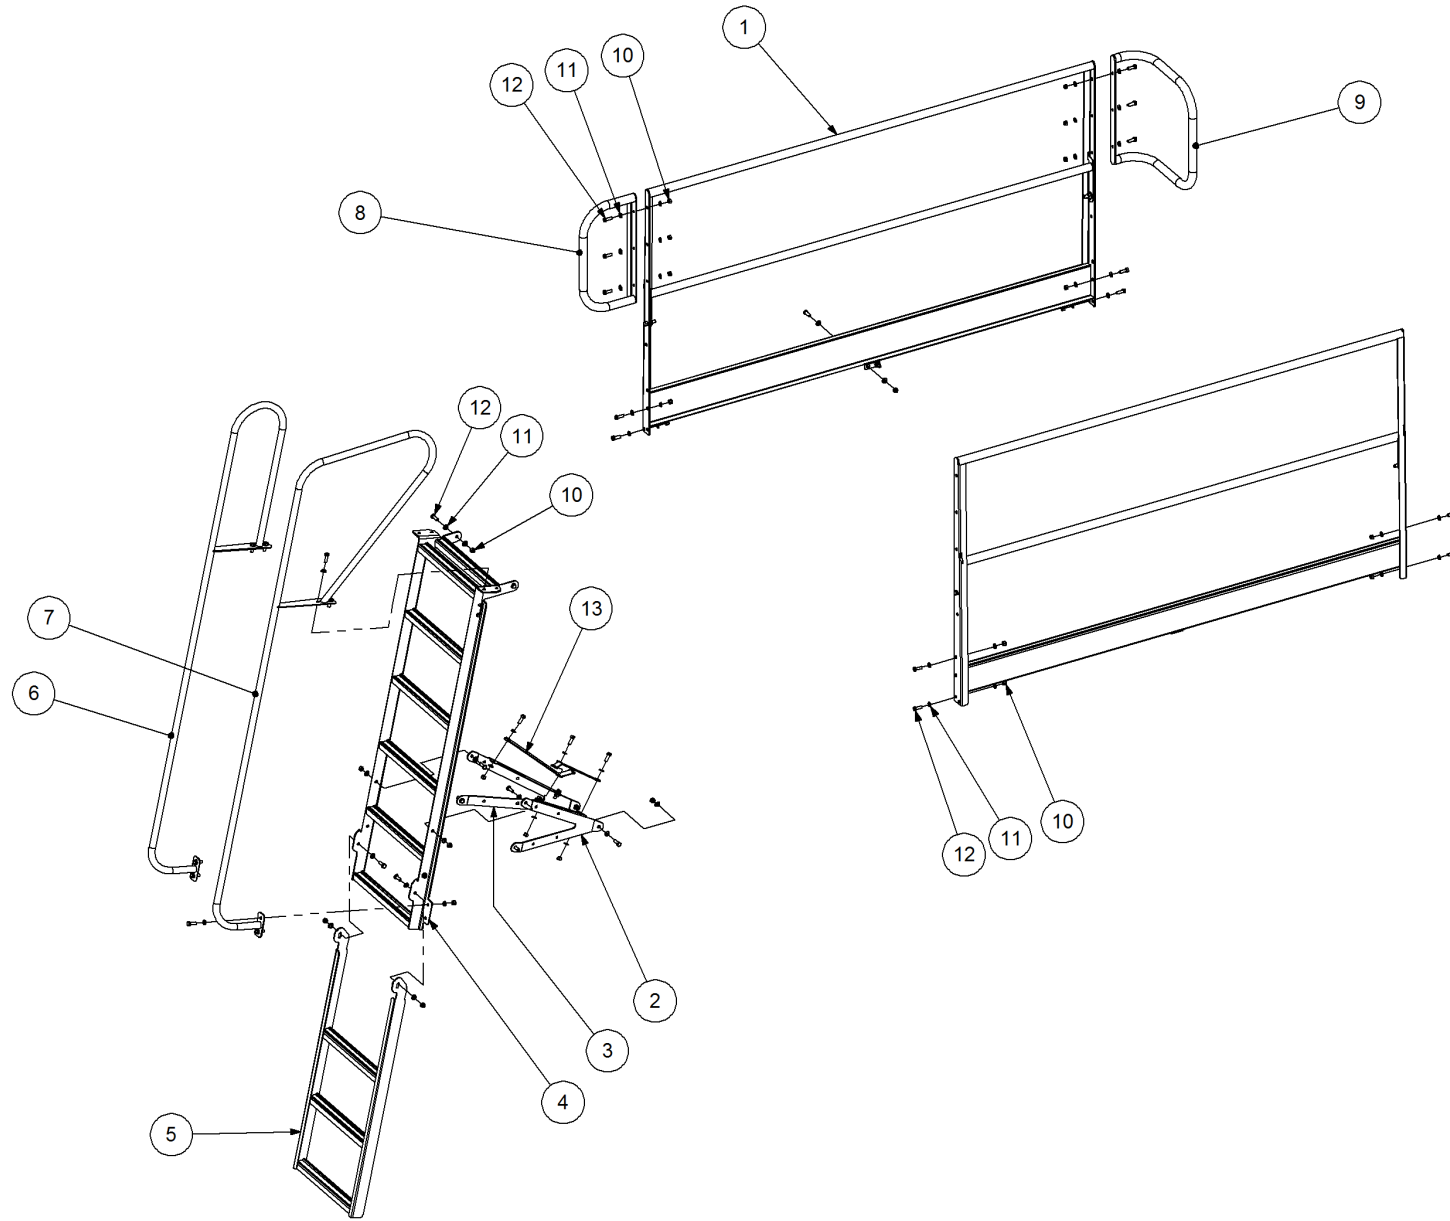

P/N 200902210 Handrail Kit - 9000 2 Bin

P/N 200902210 Handrail Kit - 9000 2 Bin

Key	Part Number	Description	Qty
1	206602081	Handrail Assy	2
2	202902002	Ladder Stay - RH	1
3	202902001	Ladder Stay - LH	1
4	202600001	Ladder	1
5	202120001	Ladder Extension - 3 Step	1
6	202602005	Ladder Handrail - LH	1
7	202602004	Ladder Handrail - RH	1
8	206602053	Handrail End - Straight	1
9	206602052	Handrail End - Return	1
10	080121000	Nut M10 Nyloc	39
11	085110000	Flat Washer 10 ID	78
12	050100308	Bolt Hex Hd M10 x 30	39
13	202600006	Ladder Cross Stay	2

Key	Part Number	Description	Qty