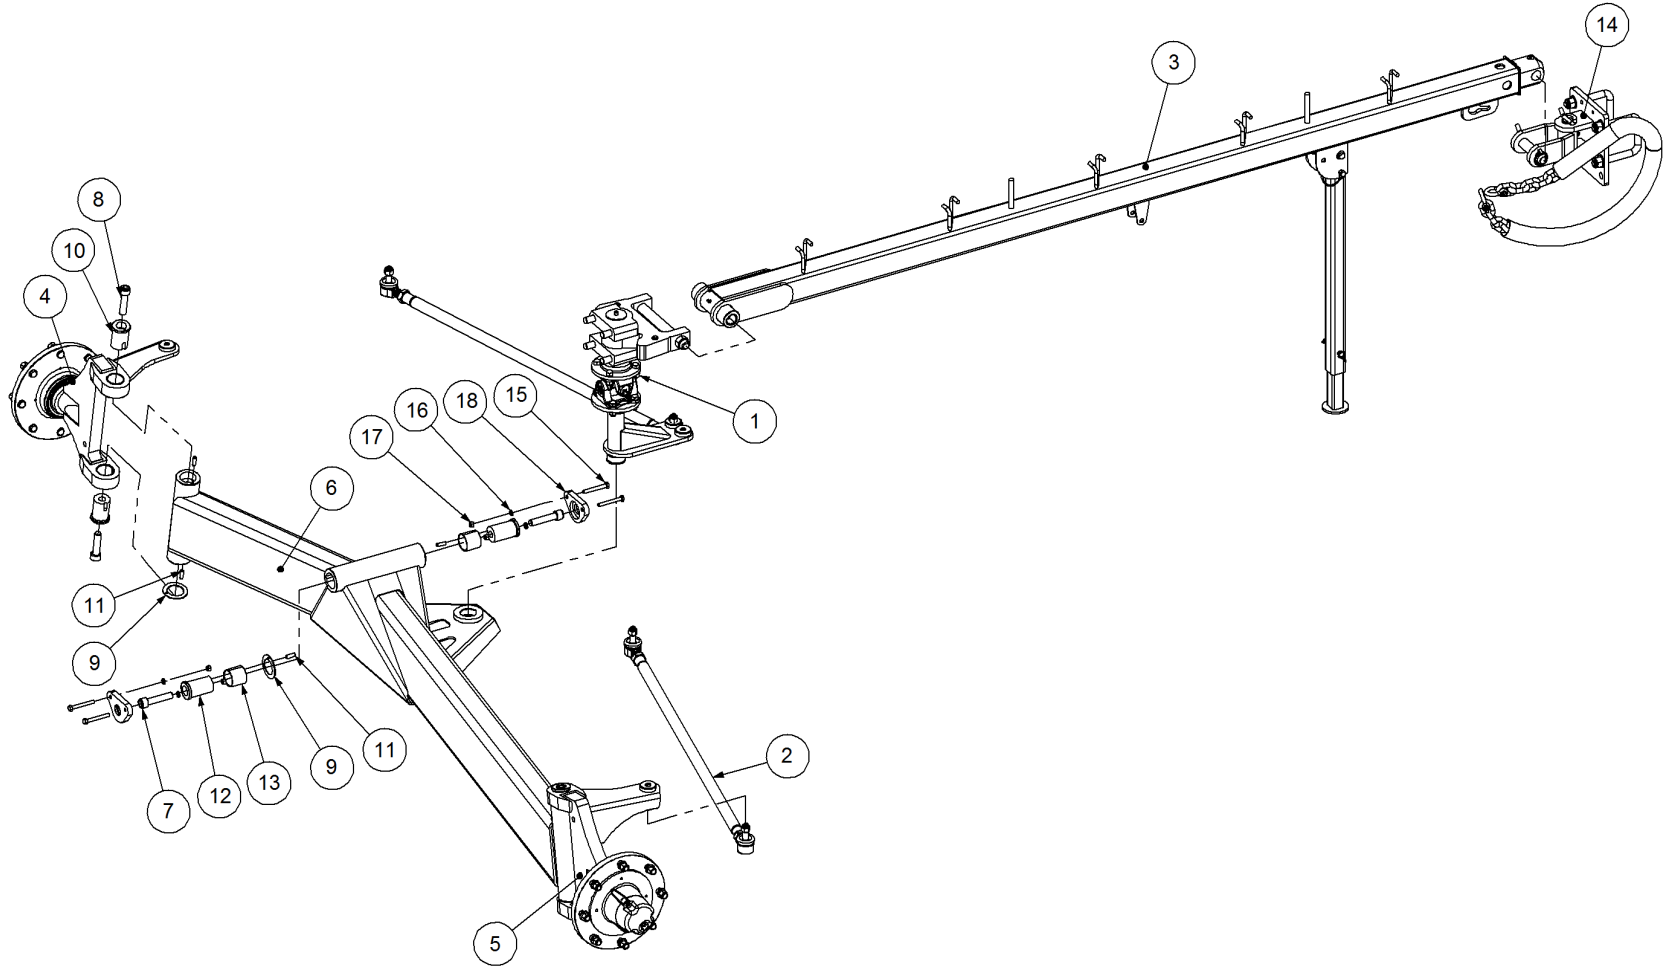

P/N 230903000 Axle Assy - 9000 3.0m Steerable

Key	Part Number	Description	Qty
1	230605101	Steering Yoke Assy	1
2	230603108	Tie Rod Assy	2
3	235600110	Pull Assy	1
4	230903020	Stub Axle Assy - 9000 LH	1
5	230903010	Stub Axle Assy - 9000 RH	1
6	230603001	Rock Axle	1
7	061120090	Cap Screw M20 x 90	2
8	061120080	Cap Screw M20 x 80	4
9	138132093	Thrust Washer 2" ID x 0.093"	3
10	230603004	Pivot Pin - Stub Axle	4
11	090210030	Dowel Pin 10 Dia x 30	6
12	230603007	Pivot Pin - Rock Axle	2
13	137131031	Bush Teflon 50 ID x 50 Lg	2
14	233260100	Universal Hitch Assy w/- U Bolts	1
15	050100808	Bolt Hex Hd M10 x 80	4
16	086110000	Spring Washer 10 ID	4
17	080111000	Nut M10	4
18	230603017	Safety Cap - Axle Pivot	2

Key	Part Number	Description	Qty