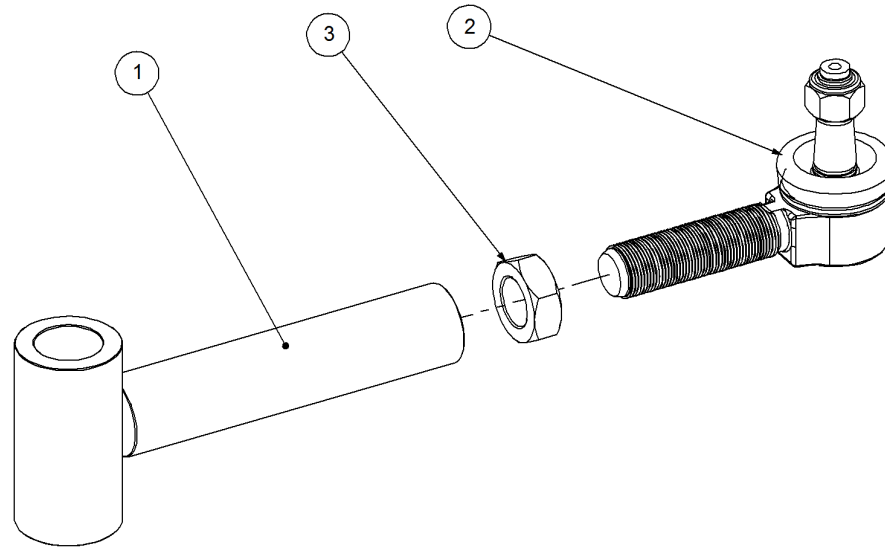

P/N 230606015 Secondary Lever Assy

Key	Part Number	Description	Qty
1	230606011	Secondary Lever	1
2	145003859	Tie Rod End - RH	1
3	145003861	Nut Lock 1" x 16 TPI - RH	1

Key	Part Number	Description	Qty