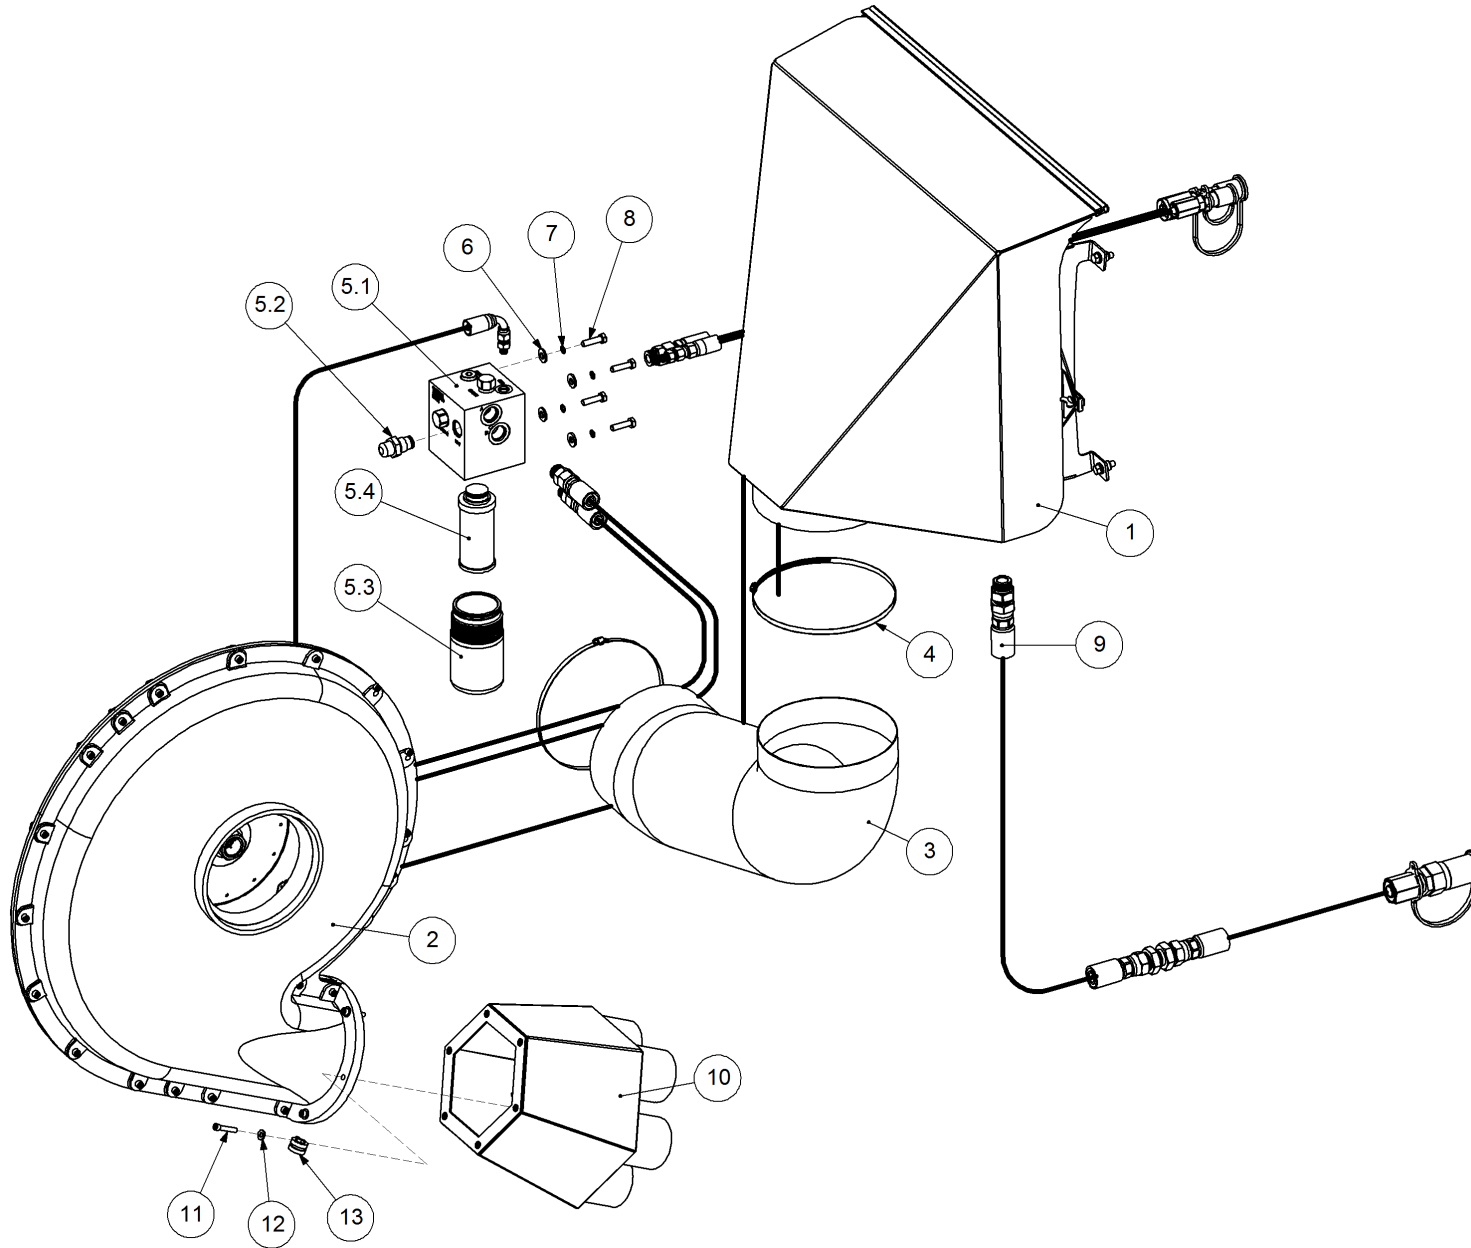

P/N 250000003 Blower Kit - Rexroth

Key	Part Number	Description	Qty
1	205600010	Cooler Assy	1
2	251902000	Blower - Rexroth	1
3	205001000	Hose - 8" Nyladuct	1
4	101178229	Hose Clamp - 178 - 229	2
5	254000002	Anti Cavity Manifold	1
5.1	161000003	Anti Cavity Manifold	1
5.2	161000005	HI-VT Indicator	1
5.3	254000001	Filter Bowl	1
5.4	159424400	Filter Element suits Anti Cavity Manifold - Blower Kit	1
6	085108000	Flat Washer 8 ID	4
7	086108000	Spring Washer 8 ID	4
8	050080308	Bolt Hex Hd M8 x 30	4
9	150000042	Hydraulic Hose & Fittings Kit	1
10	259602000	Blower Outlet - 6 Outlet	1
11	010106032	Cap Screw 1/4" UNC x 1-1/4"	6
12	035106151	Flat Washer 1/4" ID	6
13	115001351	Cable Clamp 18mm	1

Key	Part Number	Description	Qty