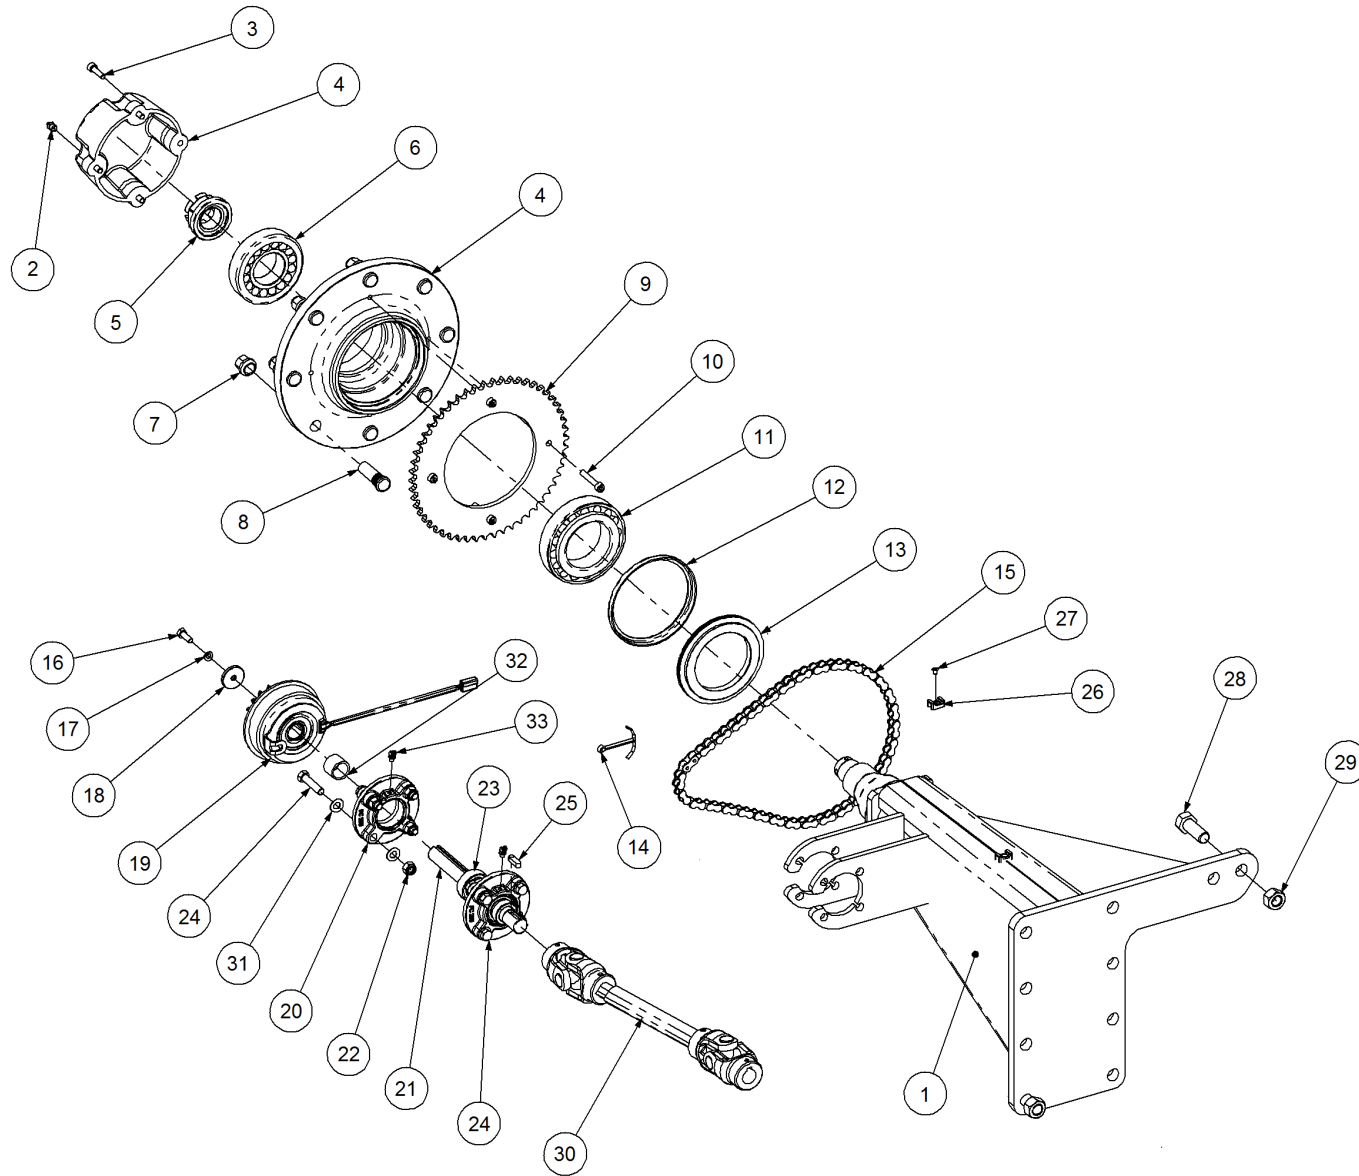

P/N 242124000

Axle Hub & Stub - Drive - 6.5T (8 stud) x 3.0m

Key	Part Number	Description	Qty
1	242124001	Axle WA - Drive - 6.5T (8 stud)	1
2	111103000	Grease Nipple 1/8" BSP	1
3	060108030	Cap Screw M8 x 30	4
4	249092006	Hub & Cap - 6.5T (8 stud) - Painted	1
5	249092002	Axle Nut 1-1/2"	1
6	135030311	Bearing Tapered Roller 55 ID	1
7	080161801	Wheel Nut M18	8
8	056180600	Wheel Stud M18	8
9	249150543	Sprocket Plate 5/8" BS x 54T	1
10	060108050	Cap Screw M8 x 50	4
11	135032216	Bearing Tapered Roller 80 ID	1
12	139092009	Wear Ring	1
13	139092008	Seal 100 ID	1
14	092206080	Split Pin 6.3 Dia x 80	1
15	249063000	Chain 5/8" Simplex O'ring	1
16	000080255	Bolt Hex Hd 5/16" UNC x 1"	1
17	036108000	Spring Washer 5/16" ID	1
18	290000002	Retainer Washer	1
19	115005314	Electric Clutch w/- 18T Sprocket	1
20	136220500	Bearing Housing - 4 Bolt	2
21	290000003	Clutch Shaft	1
22	030130111	Nut 7/16" UNC Nyloc	8
23	135520525	Bearing - 1" ID	2
24	000110505	Bolt Hex Hd 7/16" UNC x 2" UNC	8
25	182070830	Key 7 x 8 x 30 Lg	1
26	115001512	Cable Clamp	2
27	094105000	Pop Rivet 3/16" Steel	2
28	000190505	Bolt Hex Hd 3/4" UNC x 2"	2
29	030110191	Nut 3/4" UNC	2
30	131210490	Drive Shaft & Universal	1
31	035111220	Flat Washer 7/16" ID	16
32	240000000	Bush	1

Key	Part Number	Description	Qty
33	111206450	Grease Nipple 1/4" UNF - 45°	2