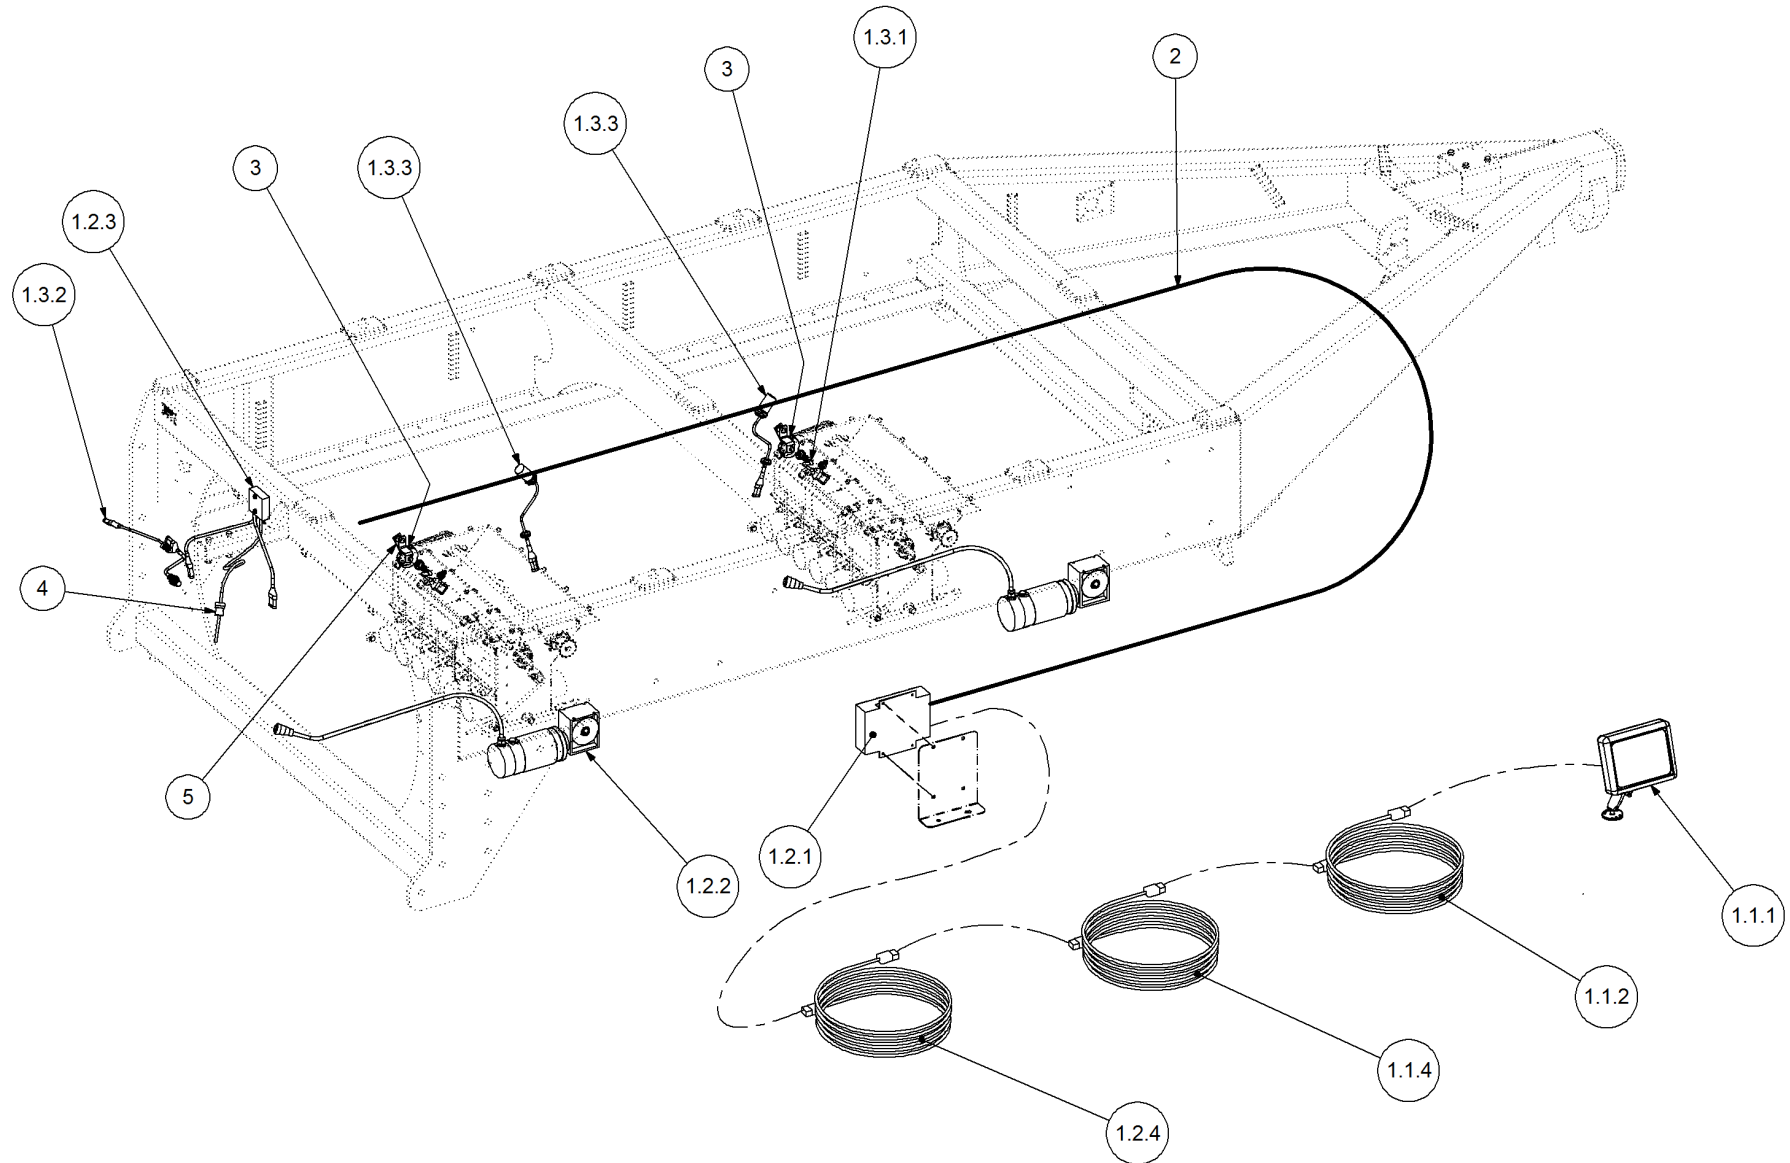

P/N 290102455 Monitor & Harness Kit - Eagle 2 Bin w/- Actuator

Key	Part Number	Description	Qty
1	116102455	Monitor - Eagle 2 Bin (Actuator)	1
1.1	116400670	Actuator Kit - 3 Bin	1
1.1.1	116701755	Console - Eagle	1
1.1.2	116900874	Manual - Eagle (Actuator)	1
1.2	116400671	Actuator Kit - 2 Bin	1
1.2.1	116900443	Linear Actuator	2
1.2.2	116900267	Sensor Kit - Fan Pressure	1
1.2.3	116101526	Multi Drive Electronic Control Unit (MDECU) 4 Bin	1
1.3	116400493	Sensor Kit - Eagle 2 Bin	1
1.3.1	116901200	Sensor - Speed	3
1.3.2	116900755	Sensor - Fan	1
1.3.3	116900667	Sensor Kit - Bin Level	2
1.3.4	116900442	Encoder - 8 Magnet	2
2	116700453	Harness - 4 Bin	1
3	116700467	Harness - 12.5m Extension	1
4	116701973	Harness - Tractor	1
5	116700468	Harness - 10.0m Extension	1
6	159421608	Filter	1
7	290000103	Sensor Mount Kit - 2 Bin	1

Key	Part Number	Description	Qty