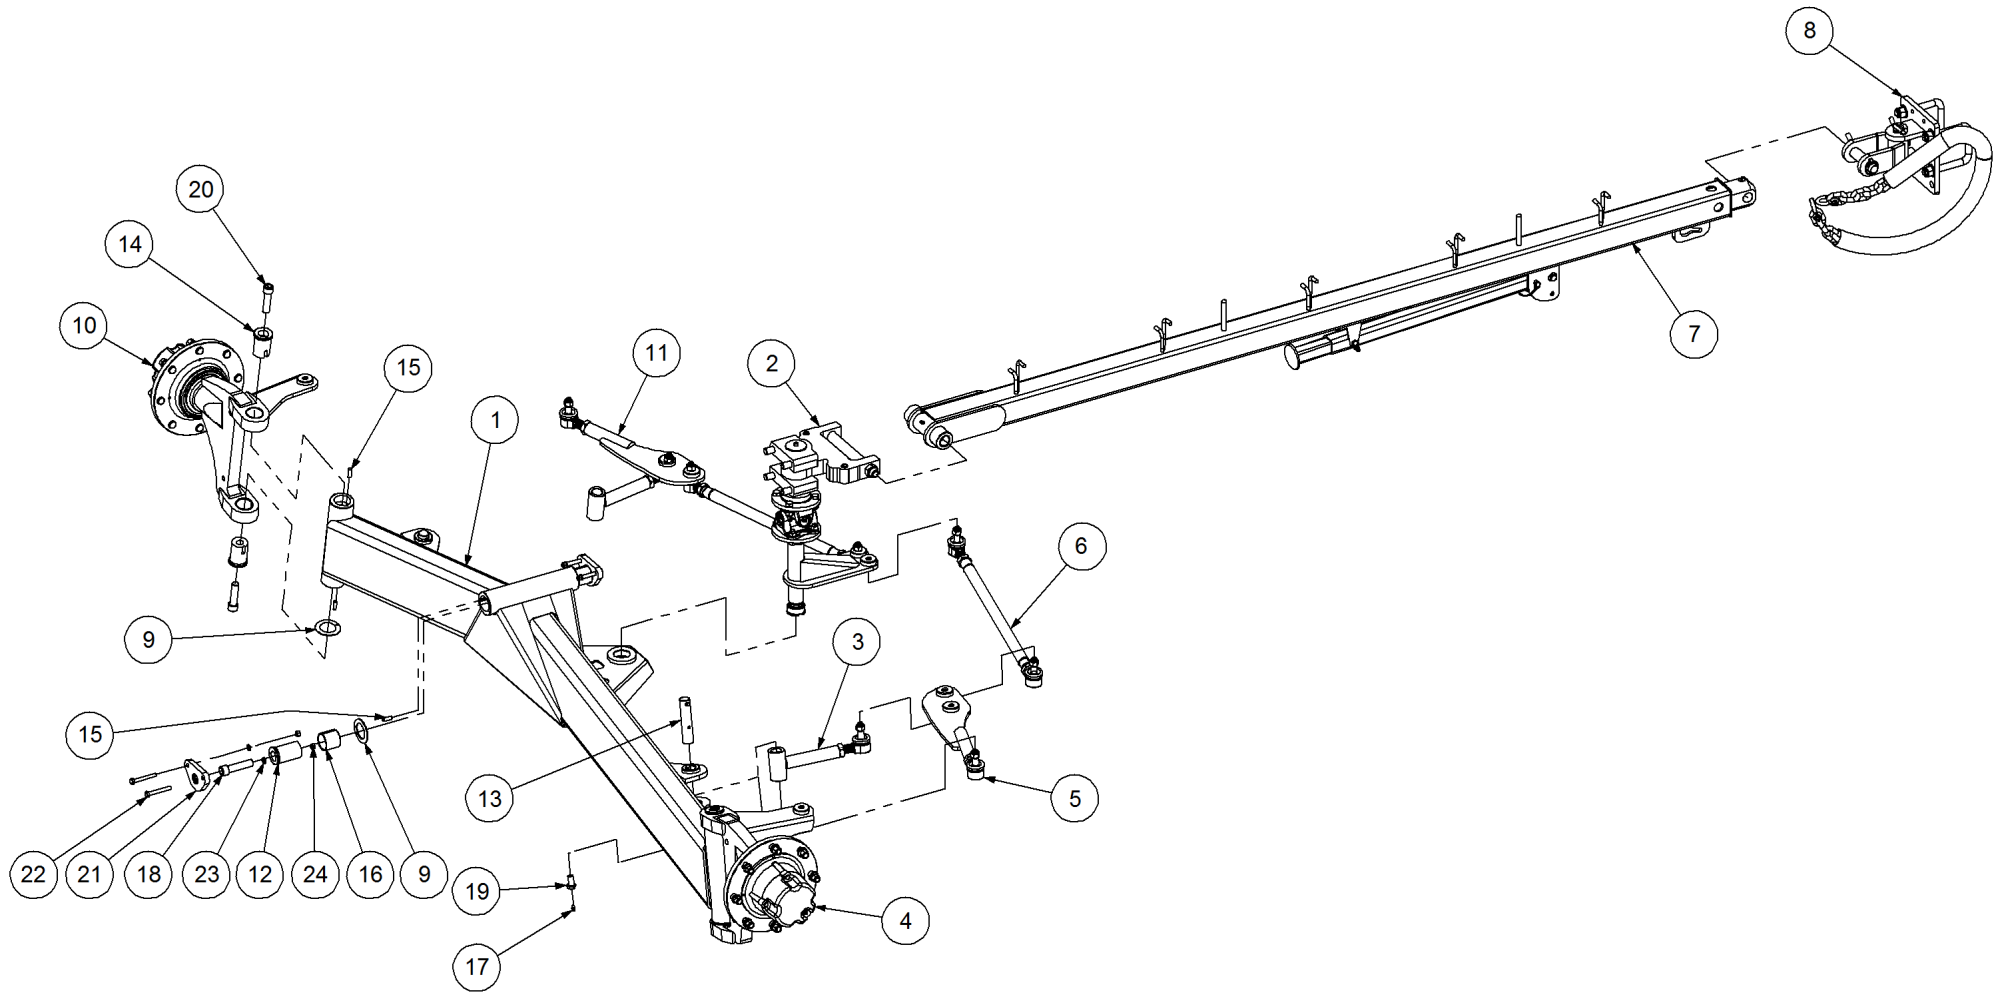

P/N 230123100 Axle Assy - Xtra Steer - 3.0m

Key	Part Number	Description	Qty
1	230603201	Rock Axle - Xtra Steer - 3.0m	1
2	230605115	Steering Yoke Assy - Xtra Steer	1
3	230606015	Secondary Lever Assy	2
4	230123010	Stub Axle Assy - 12000 RH	1
5	230606016	Link Assy - RH	1
6	230603123	Tie Rod Assy - Xtra Steer	2
7	235600110	Pull Assy	1
8	233260100	Universal Hitch Assy w/- U Bolts	1
9	138132093	Thrust Washer 2" ID x 0.093"	3
10	230123020	Stub Axle Assy - 12000 LH	1
11	230606022	Link Assy - LH	1
12	230603007	Pivot Pin - Rock Axle	2
13	491700200	Pin Assy	2
14	230603004	Pivot Pin - Stub Axle	4
15	090210030	Dowel Pin 10 Dia x 30	6
16	137131031	Bush Teflon 50 ID x 50 Lg	2
17	111506000	Grease Nipple 1/4" - Straight	2
18	061120090	Cap Screw M20 x 90	2
19	491700206	Bolt M16 x 30 Durluk - Greasable	2
20	061120080	Cap Screw M20 x 80	4
21	230603017	Safety Cap - Axle Pivot	2
22	050100808	Bolt Hex Hd M10 x 80	4
23	086110000	Spring Washer 10 ID	4
24	080111000	Nut M10	4

Key	Part Number	Description	Qty